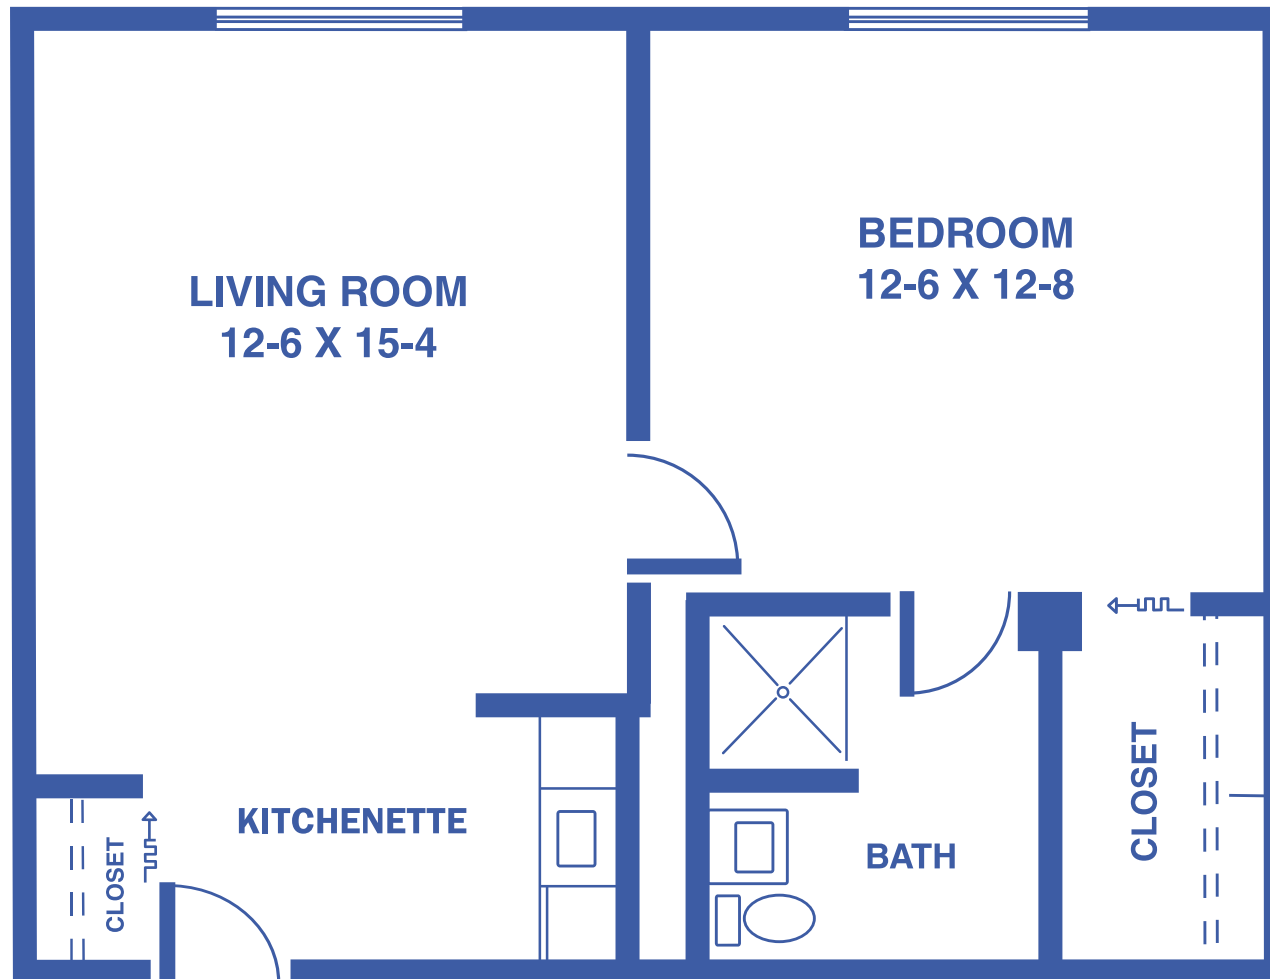

# SUNFLOWER TOWER: THE LILY

1-BEDROOM / APPROX. 444 SQUARE FEET

*Floor plans may vary slightly and are not to scale.*

1429 KASOLD DR, LAWRENCE, KS 66409 • [WWW.LAWRENCEPRESBYTERIANMANOR.ORG](http://WWW.LAWRENCEPRESBYTERIANMANOR.ORG)

**LAWRENCE**  
Presbyterian Manor