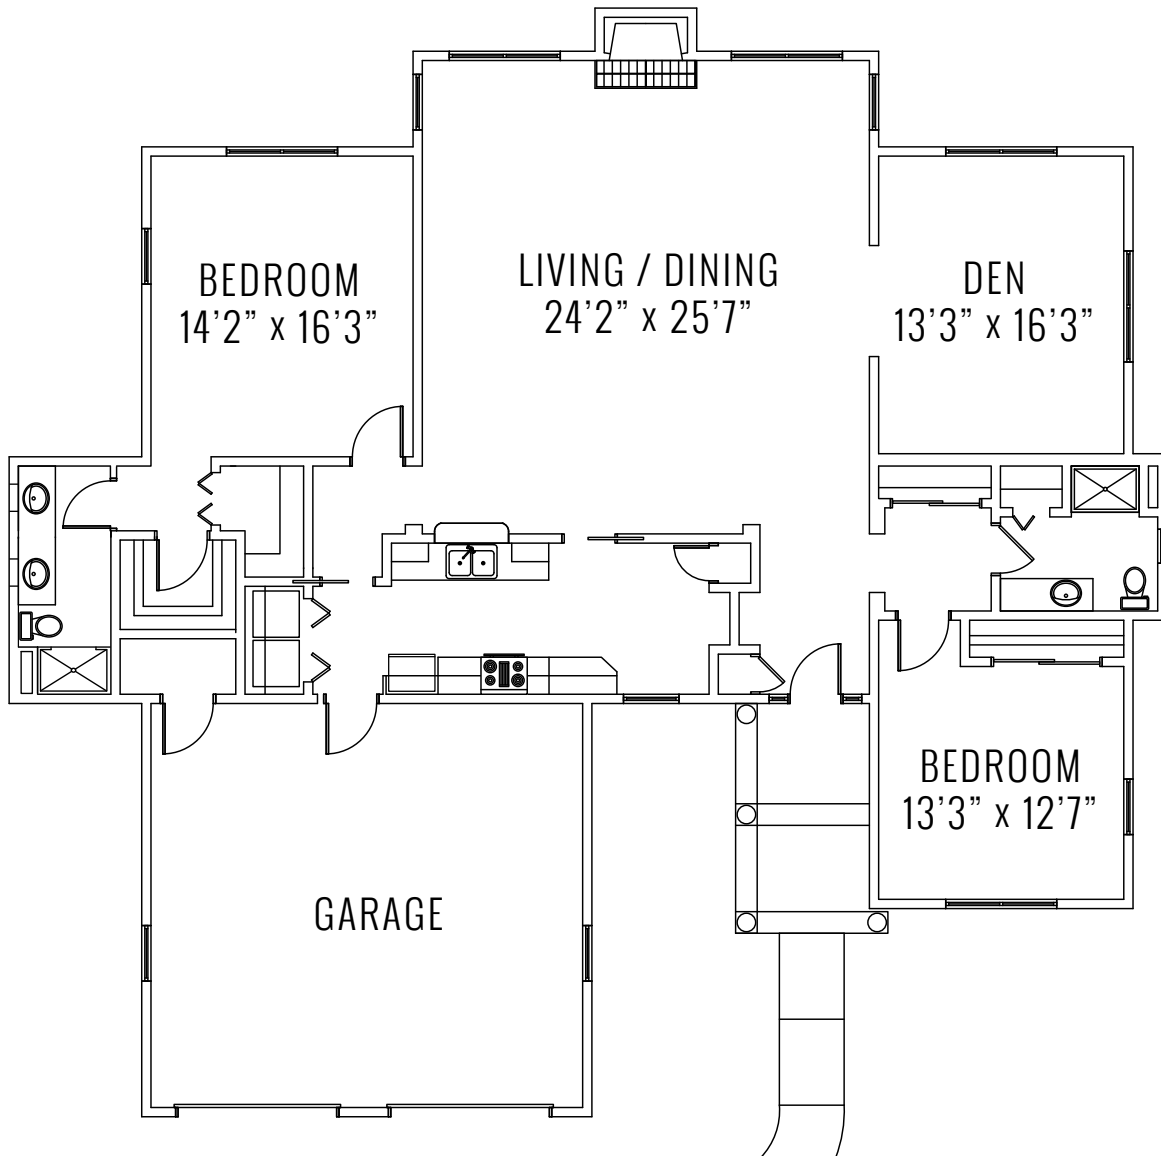

FALCONS LANDING
Common Bonds. Extraordinary Living.

Monticello 2 Bed & 1.5 Bath Cottage 2017 sq. ft.

**Slight variations in floor plans may exist.
Not drawn to scale.*

CONTACT US! Call (703) 404-5100 or visit falconslanding.org.