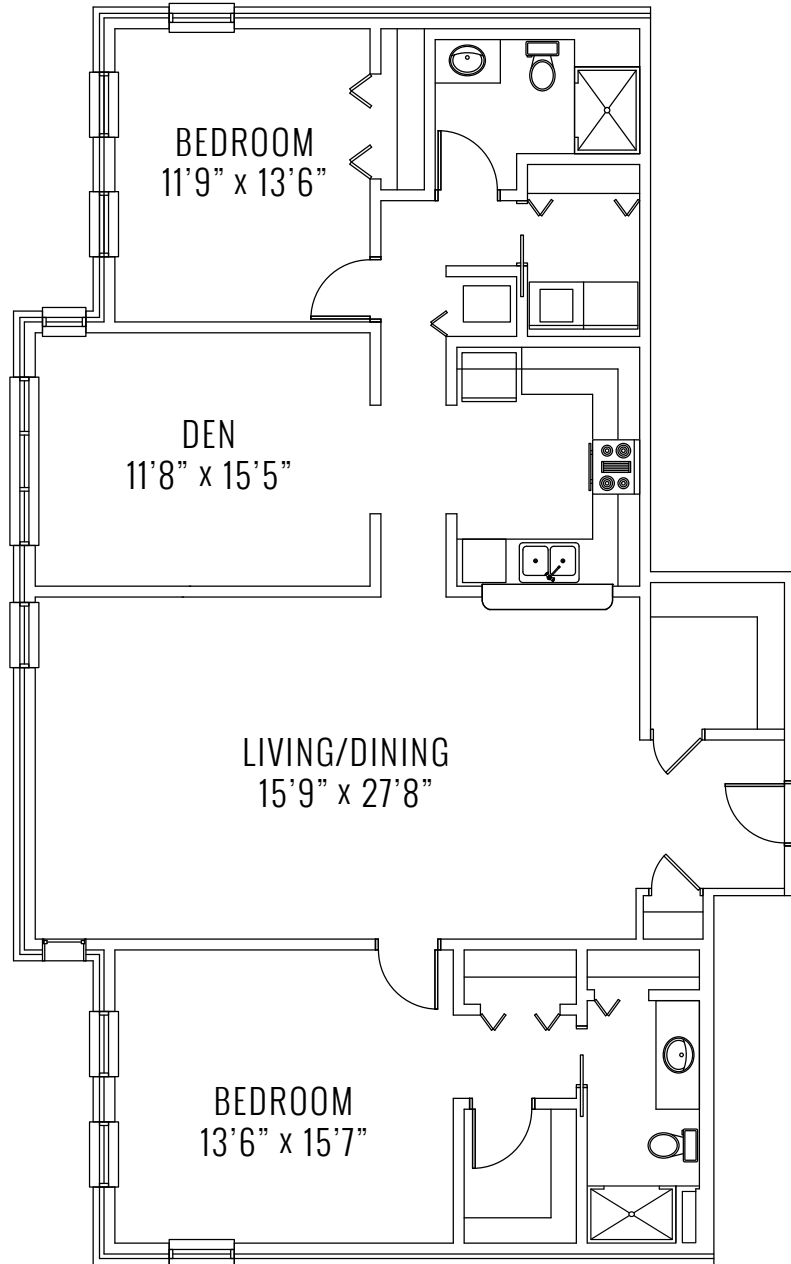

FALCONS LANDING
Common Bonds. Extraordinary Living.

Roanoke 2 Bed & 2 Bath Apartment 1630 sq. ft.

**Slight variations in floor plans may exist.
Not drawn to scale.*

CONTACT US! Call (703) 404-5100 or visit falconslanding.org.