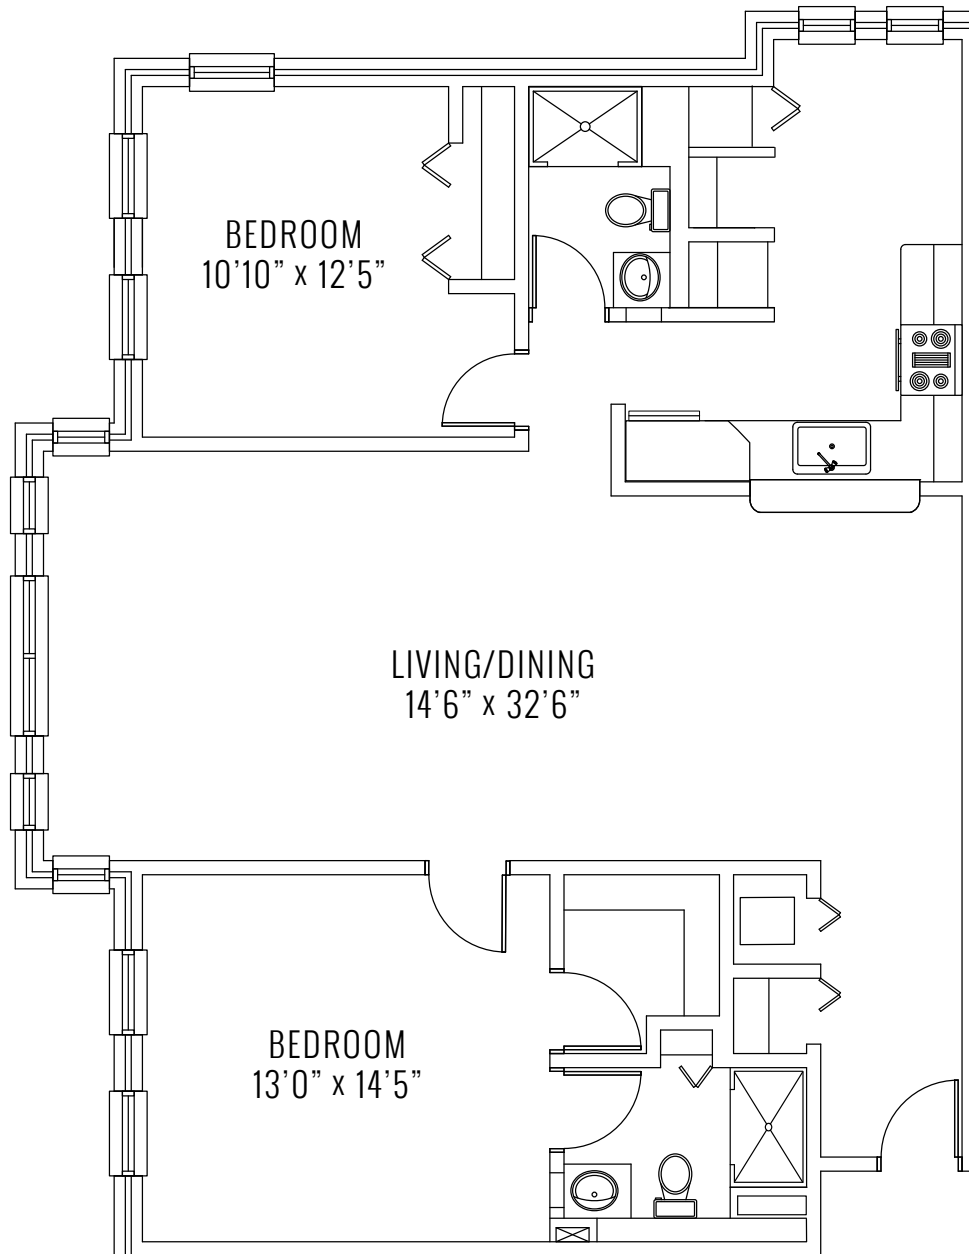

FALCONS LANDING
Common Bonds. Extraordinary Living.

Potomac 2 Bed & 2 Bath Apartment 1304 sq. ft.

**Slight variations in floor plans may exist.
Not drawn to scale.*

CONTACT US! Call (703) 404-5100 or visit falconslanding.org.