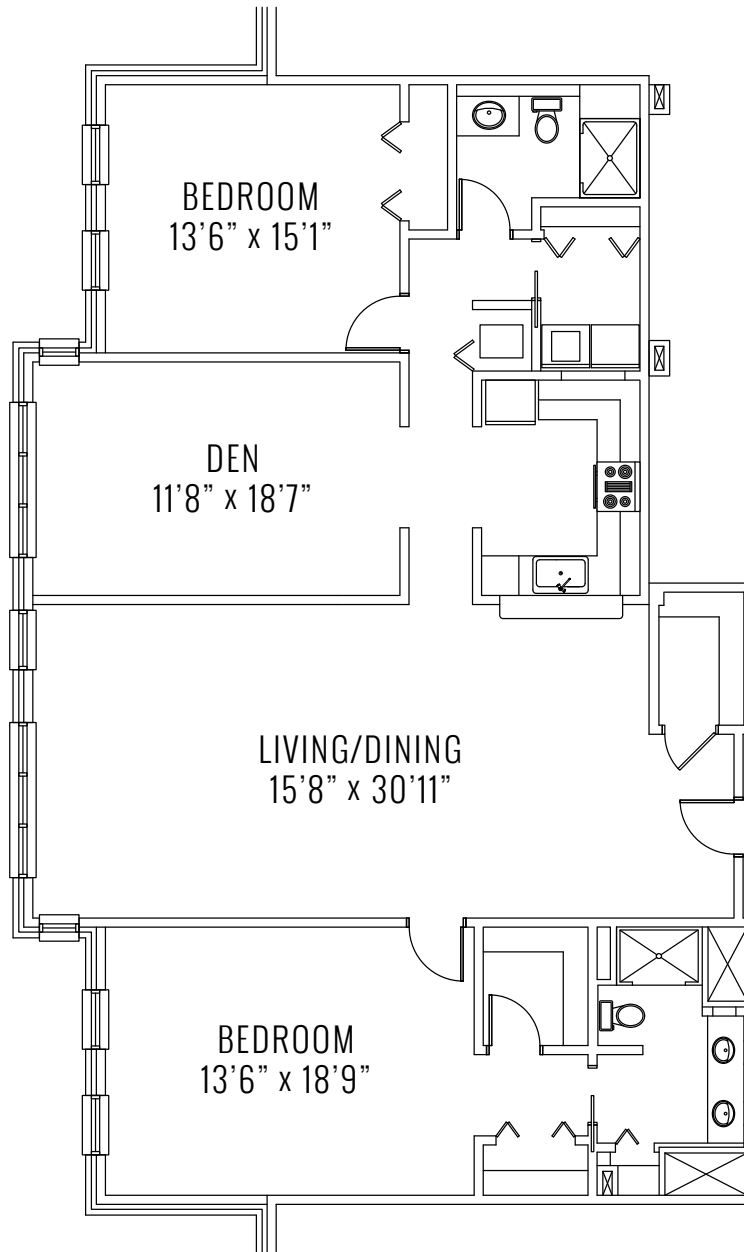

FALCONS LANDING
Common Bonds. Extraordinary Living.

Williamsburg

2 Bed & 2 Bath Apartment
1834 sq. ft.

**Slight variations in floor plans may exist.
Not drawn to scale.*

CONTACT US! Call (703) 404-5100 or visit falconslanding.org.