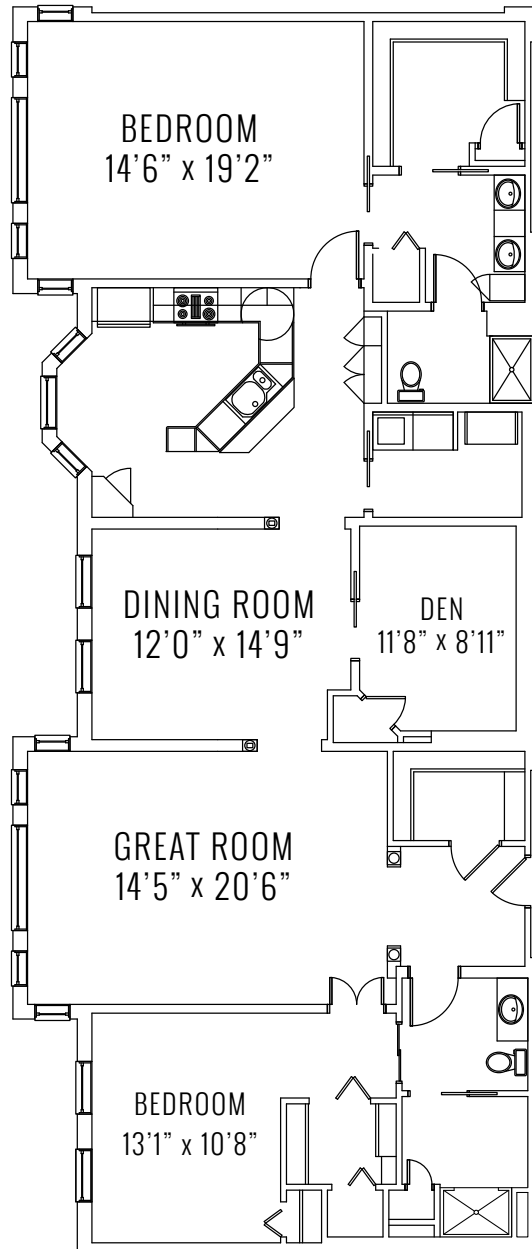

FALCONS LANDING
Common Bonds. Extraordinary Living.

Lexington 2 Bed & 2 Bath Apartment 1950 sq. ft.

**Slight variations in floor plans may exist.
Not drawn to scale.*

CONTACT US! Call (703) 404-5100 or visit falconslanding.org.