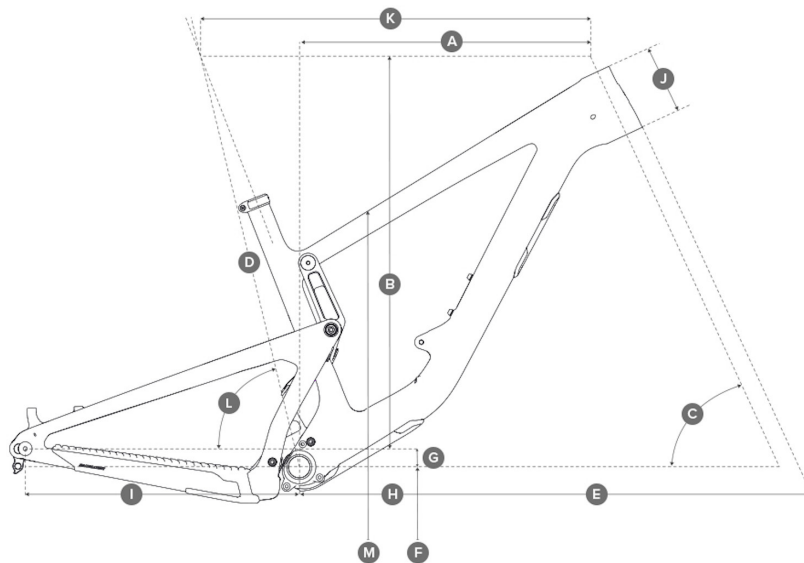

MEGATOWER

GEOMETRY

	S (Low / High)	M (Low / High)	L (Low / High)	XL (Low / High)	XXL (Low / High)
A Reach	422 / 425mm	447 / 450mm	467 / 470mm	487 / 490mm	512 / 515mm
B Stack	609 / 607mm	618 / 616mm	627 / 625mm	645 / 643mm	668 / 666mm
C Head Tube Angle	64.7 / 65°	64.7 / 65°	64.7 / 65°	64.7 / 65°	64.7 / 65°
D Seat Tube Length	380mm	405mm	430mm	460mm	500mm
E Front Center	743mm	772mm	796mm	825mm	860mm
F BB Height	340 / 343mm	340 / 343mm	340 / 343mm	340 / 343mm	340 / 343mm
G BB Drop	33 / 29mm	33 / 29mm	33 / 29mm	33 / 29mm	33 / 29mm
H Wheelbase	743 / 743mm	772 / 772mm	796 / 796mm	825 / 825mm	860 / 860mm
I Chainstay Length	1178-1188mm	1208-1218mm	1232-1242mm	1260-1270mm	1295-1305mm
J Head Tube Length	90mm	100mm	110mm	130mm	155mm
K Top Tube Length	568mm	596mm	620mm	648mm	680mm
L Seat Tube Angle	76.5 / 76.8°	76.7 / 76.4°	76.3 / 76.6°	76 / 76.3°	75.8 / 76°
M Standover	698 / 702mm	709 / 714mm	708 / 713mm	705 / 711mm	703 / 708mm