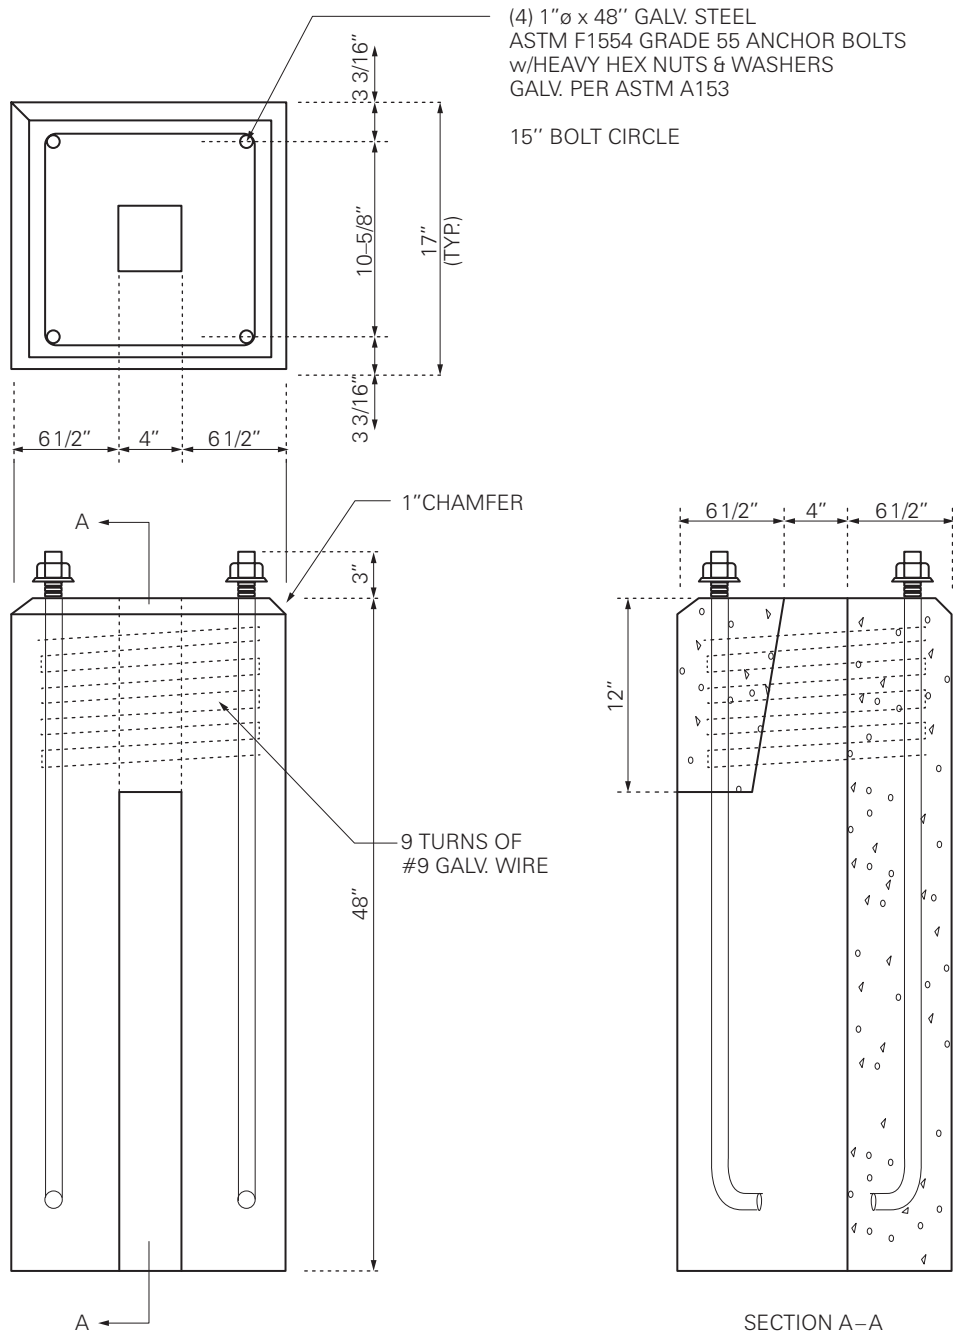

BPDL®

www.precastpecialtiescorp.com
www.bpd.com

T 781.878.7220 F 781.878.7464
info@precastspecialtiescorp.com
999 Adams Street, P.O. Box 86,
Abington, Massachusetts 02351

BRAINTREE ELECTRIC POLE BASE

WT. = 1020#