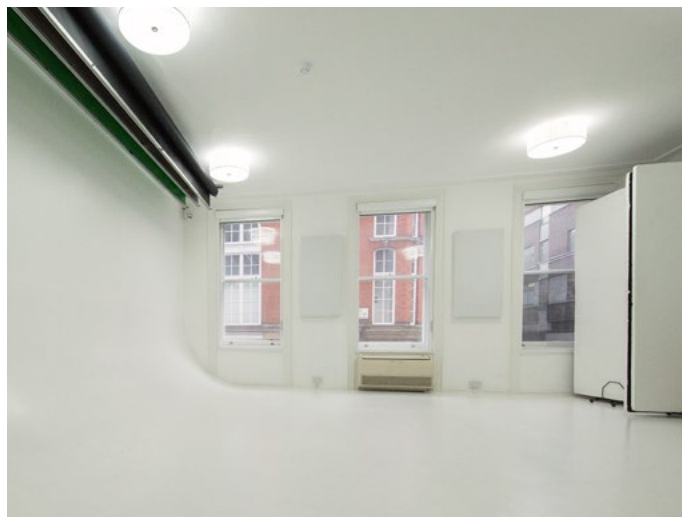

Soundproofed double glazing with complete blackout blinds

STUDIO FACILITIES:

- Full white walled studio
- Built in Cove
- Makeup Mirror
- Colourama + choice of colours [default 3 rolls, Black / Grey / Green] other colours to be ordered in
- Equipment included with studio: c-stands, apple boxes, poly boards. Additional equipment can be hired on request.
- Kitchenette – sink, fridge, kettle, tea & coffee, mugs, glasses. Bottled water and soft drinks can be purchased, please request filled fridges at time of booking.
- Toilet & sink
- Heating / AC system
- Chairs & Tables available for hire
- Studio wifi
- Music system