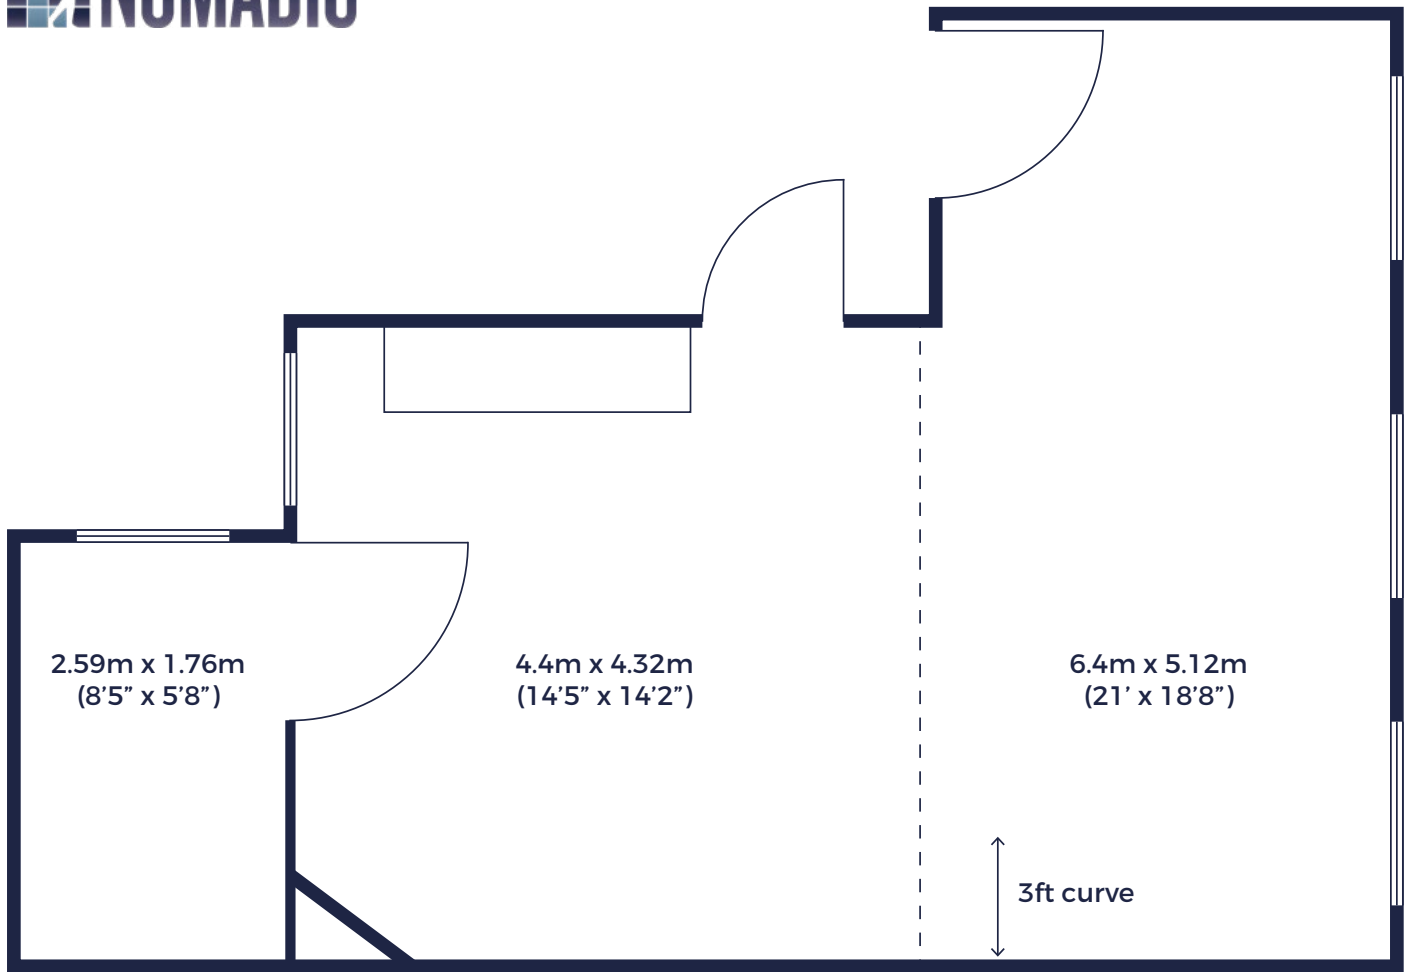

STUDIO PACK

MEASUREMENTS:

450 sq/ft space

Main Room [Front]

6.4m x 5.12m (21' x 18'8")

incl 3ft curve

Main Room [Back]

4.4m x 4.32m (14'5" x 14'2") incl 2ft

wardrobe

Full Length of Studio

9.17m (30'10")

Kitchen

2.59m x 1.76m (8'5" x 5'8")

Height of all rooms

2.77m (9'11")

Windows - Main Room: