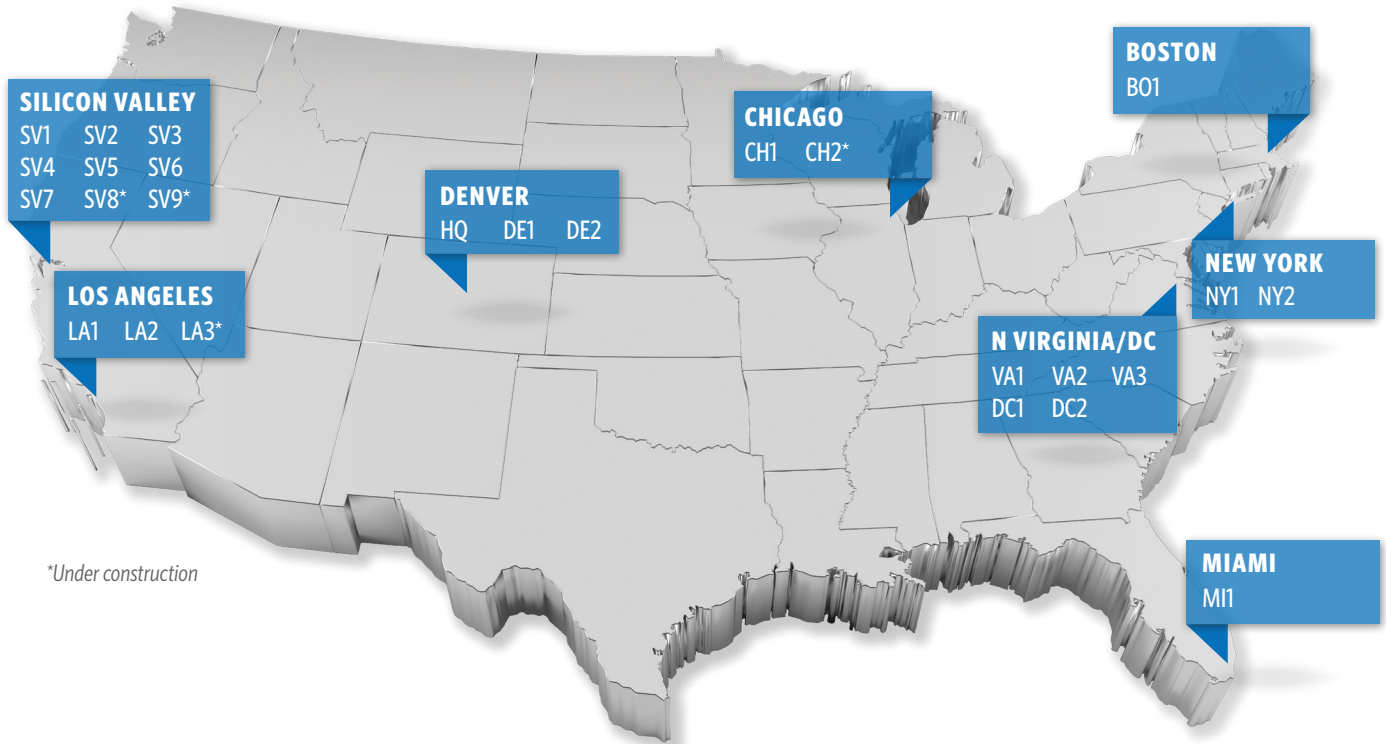

NATIONAL REACH—8 STRATEGIC MARKETS

Ability to cover more than 75% of U.S. businesses within 5 milliseconds.

Low-latency, secure and reliable on-premises access to Amazon, Microsoft, Google, Alibaba Cloud, Oracle and IBM Cloud from all 8 markets via inter-site connectivity and a robust set of network service providers.

CLOUD ON-RAMP AVAILABILITY

AWS Direct Connect: All Eight Markets
Microsoft Azure ExpressRoute: LA, SV, CH, NY, BO, DE, VA
Google Cloud Interconnect: LA, DE, CH
IBM Cloud Direct Link: LA, DE, VA
Alibaba Cloud: VA, SV
Oracle FastConnect: VA

EXCHANGE AVAILABILITY

The CoreSite Open Cloud Exchange®: All Eight Markets
CoreSite Any2Exchange®: All Eight Markets
AMS-IX: SV, CH
DE-CIX: NY
BBIX: LA
LINX: VA
NYIIX: NY
United IX: CH