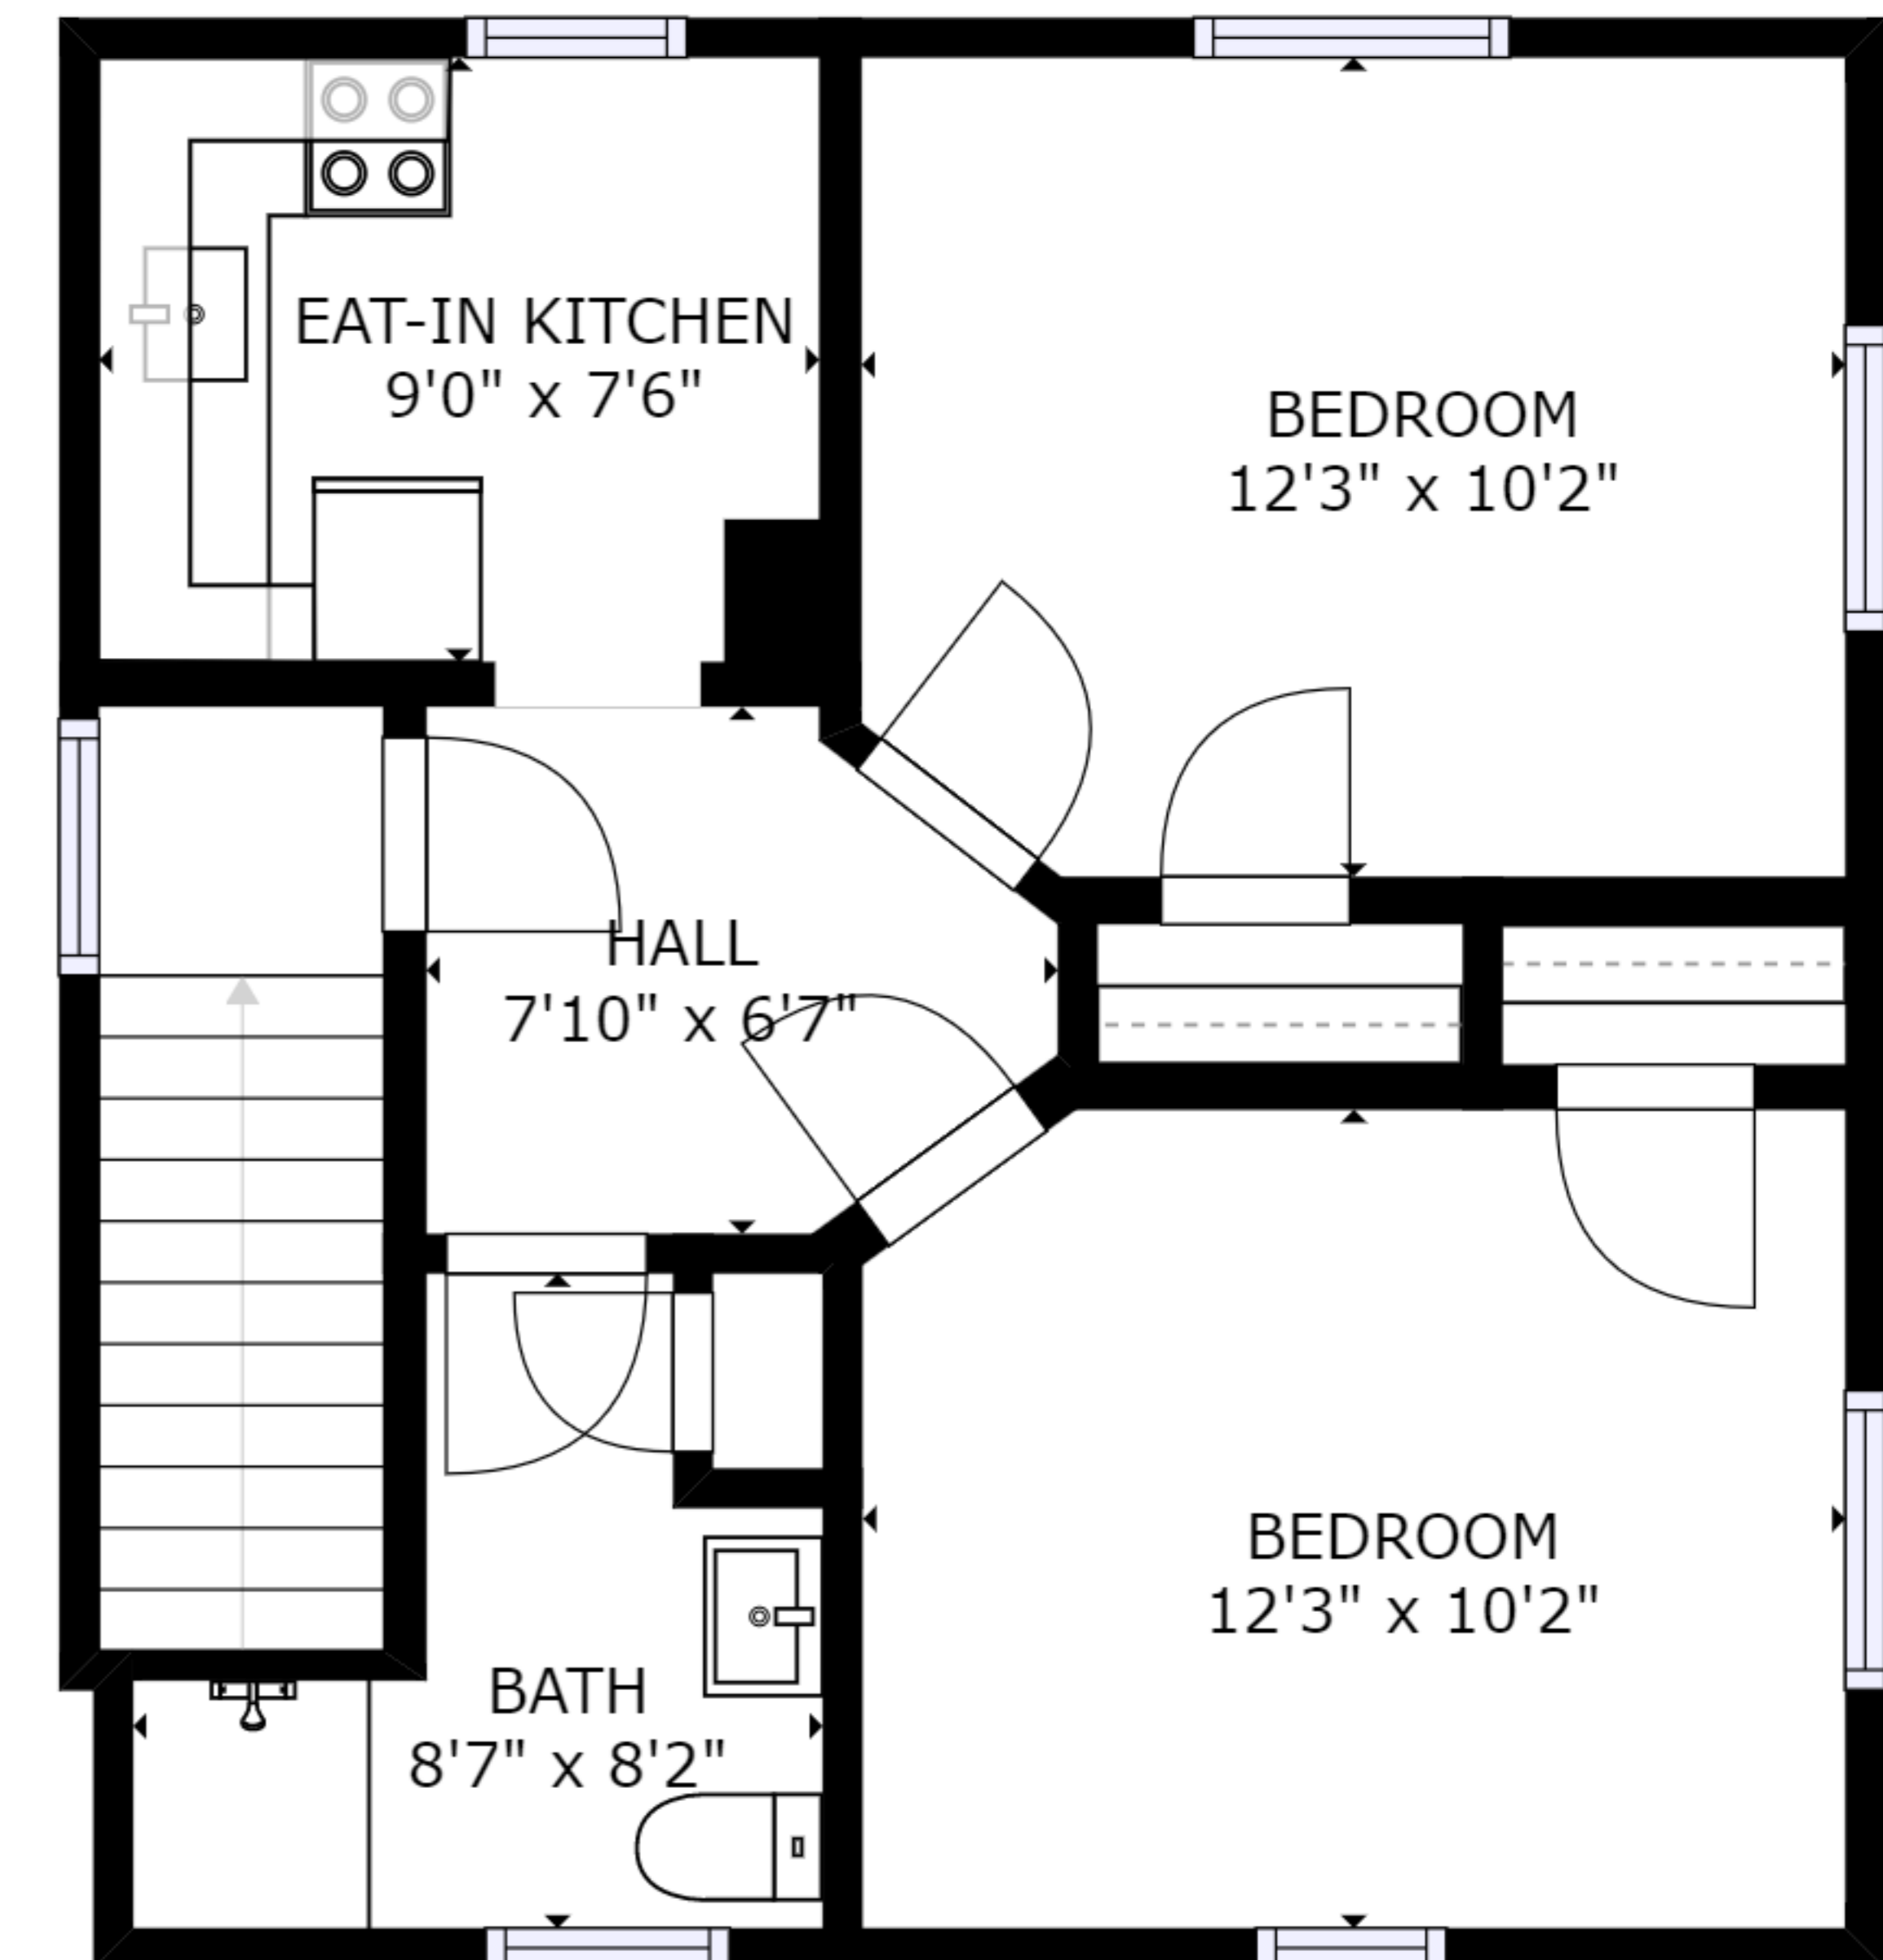

FLOOR 1

FLOOR 2

FLOOR 3

GROSS INTERNAL AREA
 FLOOR 1: 460 sq ft, FLOOR 2: 509 sq ft
 FLOOR 3: 504 sq ft
 TOTAL: 1473 sq ft

SIZES AND DIMENSIONS ARE APPROXIMATE, ACTUAL MAY VARY.