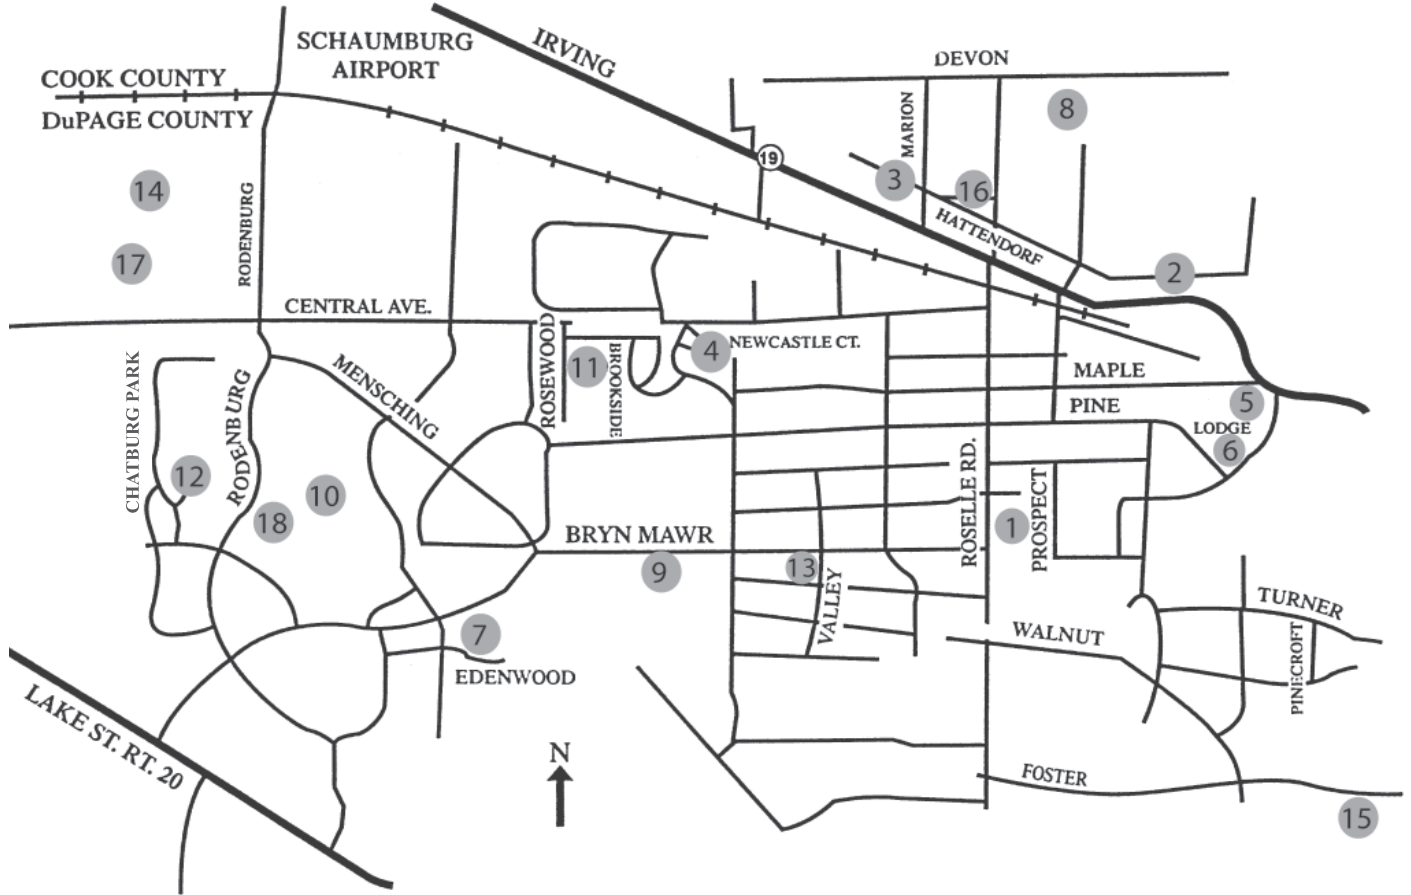

# Facilities Map

Park	Location	Acres	Ballfield	Basketball	Fishing	Playground	Building	Soccer	Tennis	Volleyball	Special Facility
1	Kemmerling Pool	400 S. Prospect Street	10	1		1			2		Outdoor Swimming Pool
2	Lions Park	Park Lane	2			1					
3	Marion Park	Marion & Thorndale	1	1		1			1		
4	Newcastle Park	Newcastle Court	2.5			1					
5	Parkside Park	401 E. Maple	7	2		1					Skate Park/Miracle Field
6	The Scout Lodge	304 E. Pine	N/A				1				
7	Rock Run Park	Edenwood & Dalton	3								
8	Turner Park	81 E. Devon Ave.	15	1	1	YES	1	2			Pavillion/Gazebo/ Water Splash Pad
9	Claus Recreation Center	555 W. Bryn Mawr Ave.	35	4	3		1	1		2	Barn/Rose Garden/ Maintenance
10	Goose Lake Park	W. Bryn Mawr Ave	44.6	1		YES	1				Disc Golf Course & Holes
11	Engel Park	Brookside & Rosewood Dr.	5								
12	Chatburg Park	Chatham & Rodenburg	14.8								
13	Valley Park	Valley & Bryn Mawr	1.55	1			1				
14	Odlum Park	Travis Parkway	6.7	1			1				Dog Park
15	Gorski Park	Foster	2.5								
16	Post Office Park	Thorndale & Hattendorf	1								
17	Kidtowne Park	Brittania /Meriford Ln	1			1					
18	Waterbury Park	355 Rodenburg Rd.	3	1		1					