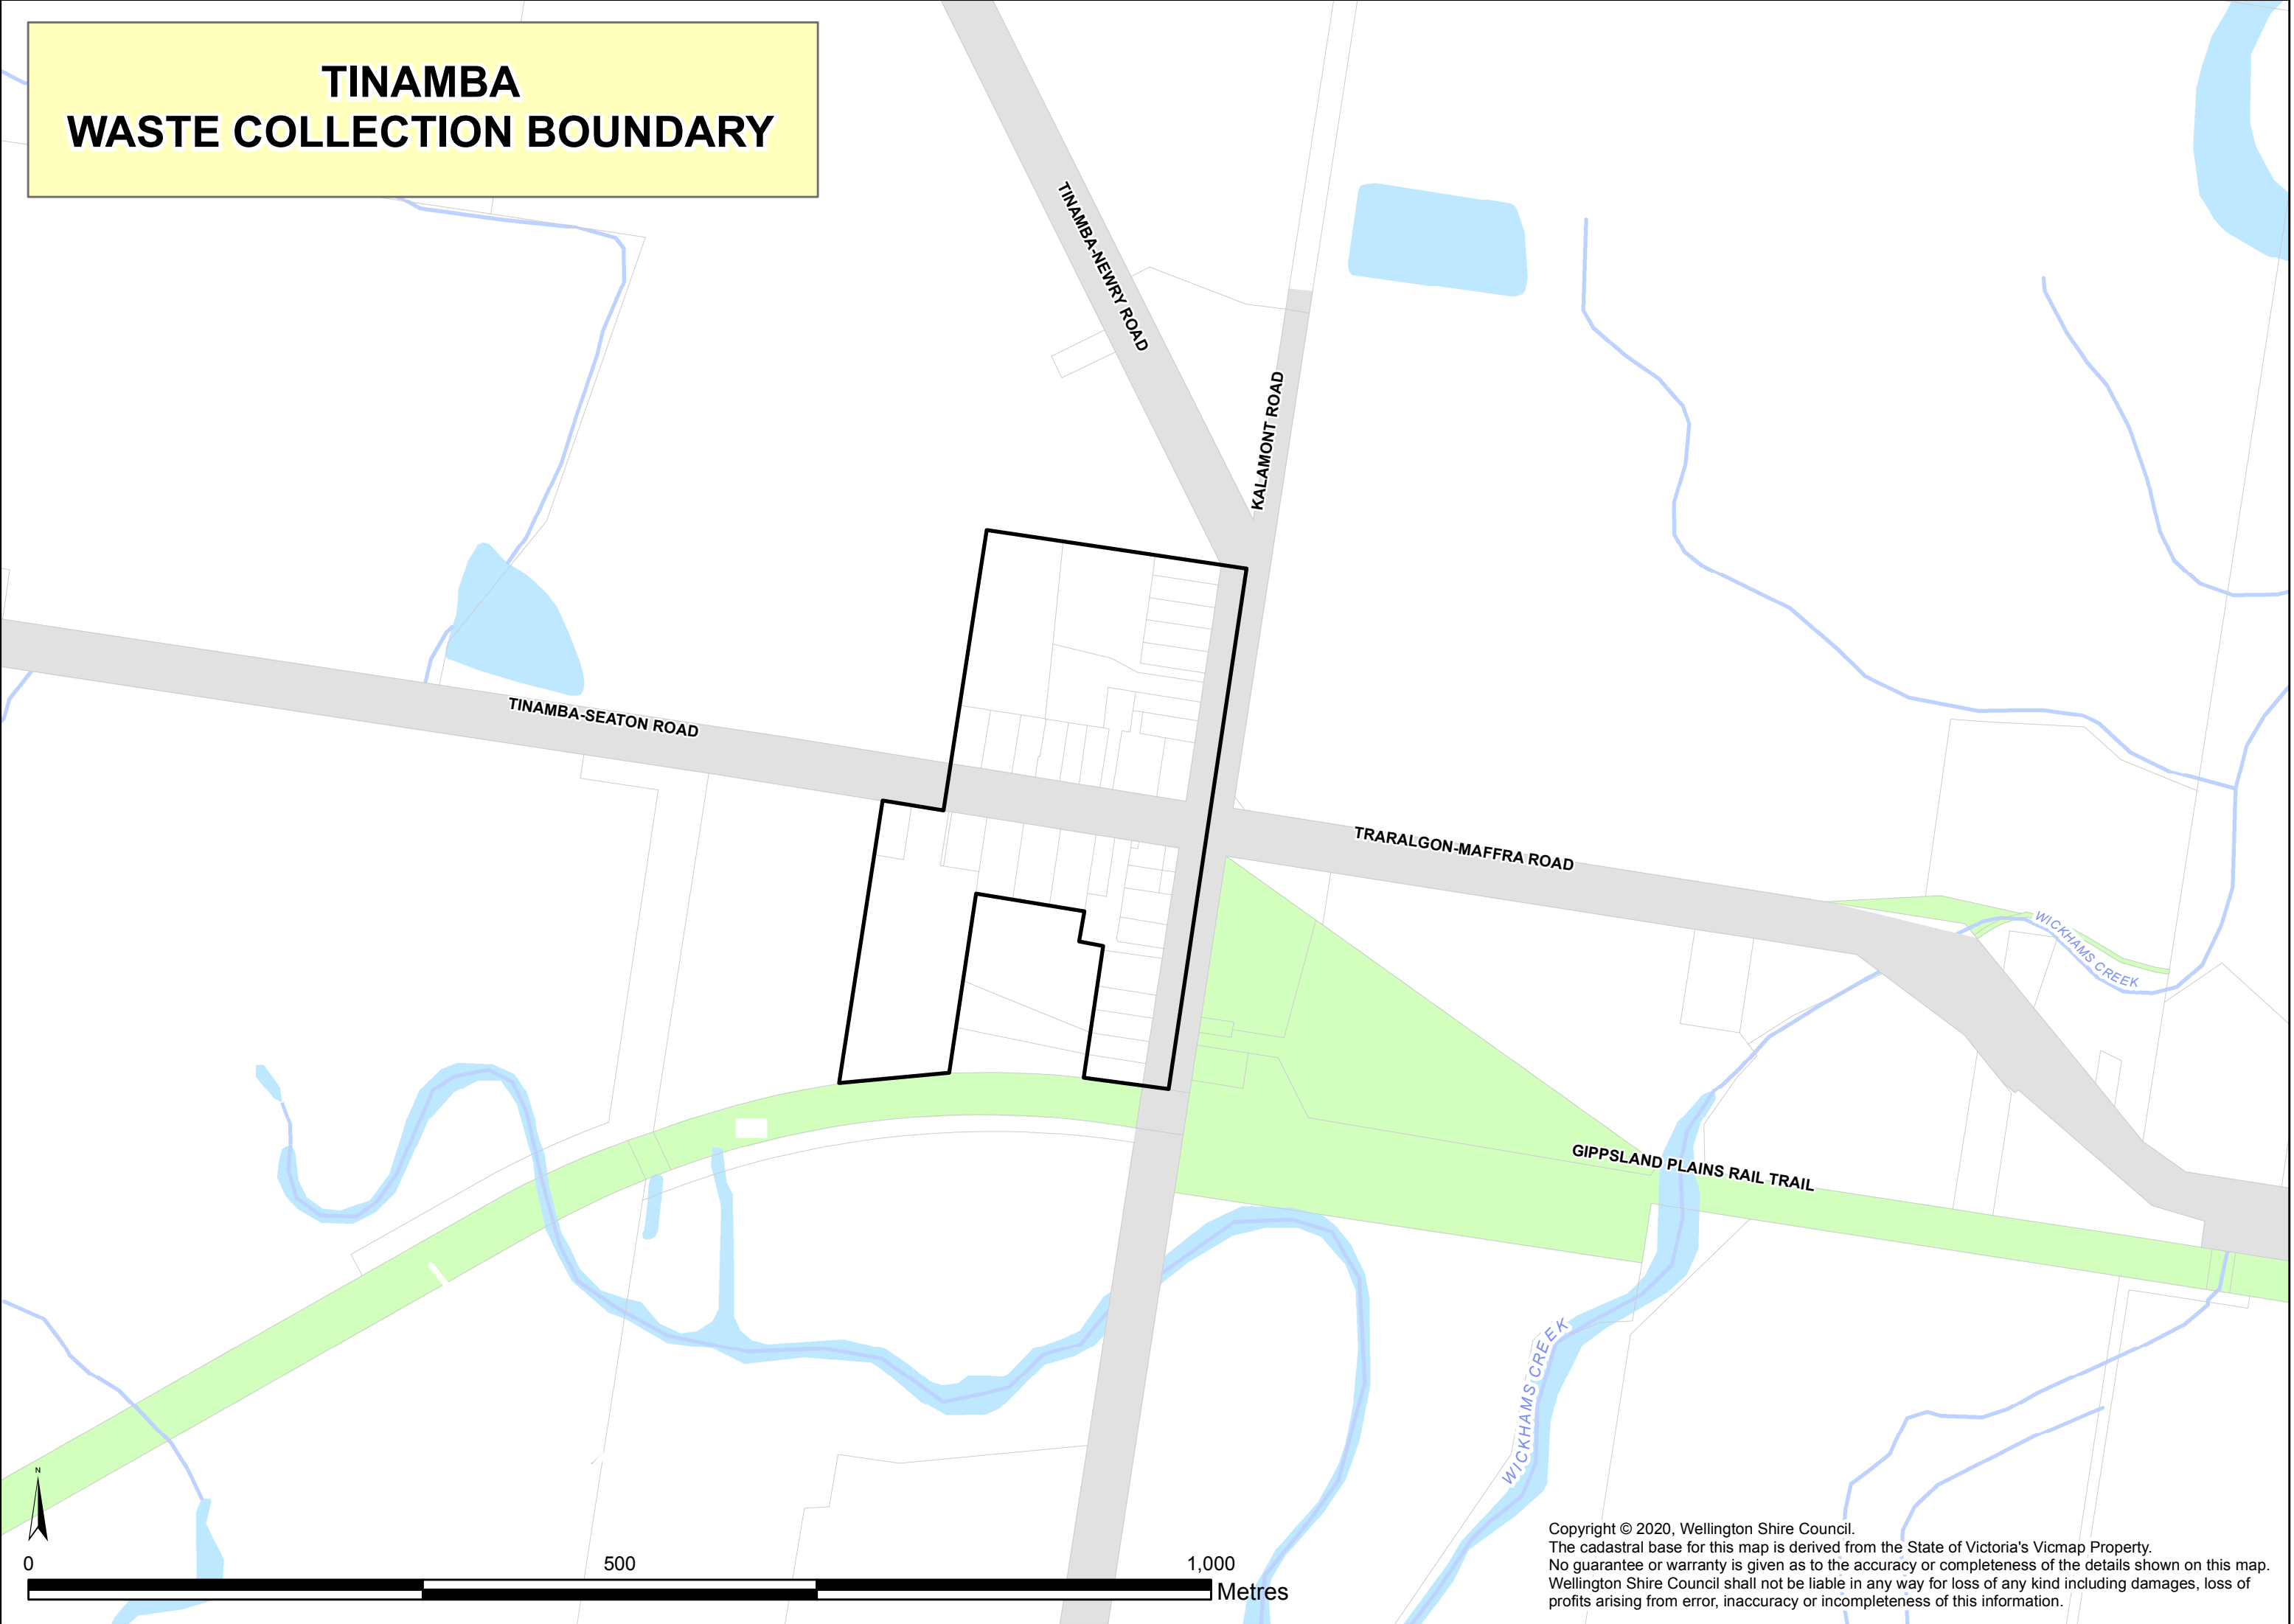

# TINAMBA WASTE COLLECTION BOUNDARY

Copyright © 2020, Wellington Shire Council.  
The cadastral base for this map is derived from the State of Victoria's Vicmap Property.  
No guarantee or warranty is given as to the accuracy or completeness of the details shown on this map.  
Wellington Shire Council shall not be liable in any way for loss of any kind including damages, loss of profits arising from error, inaccuracy or incompleteness of this information.