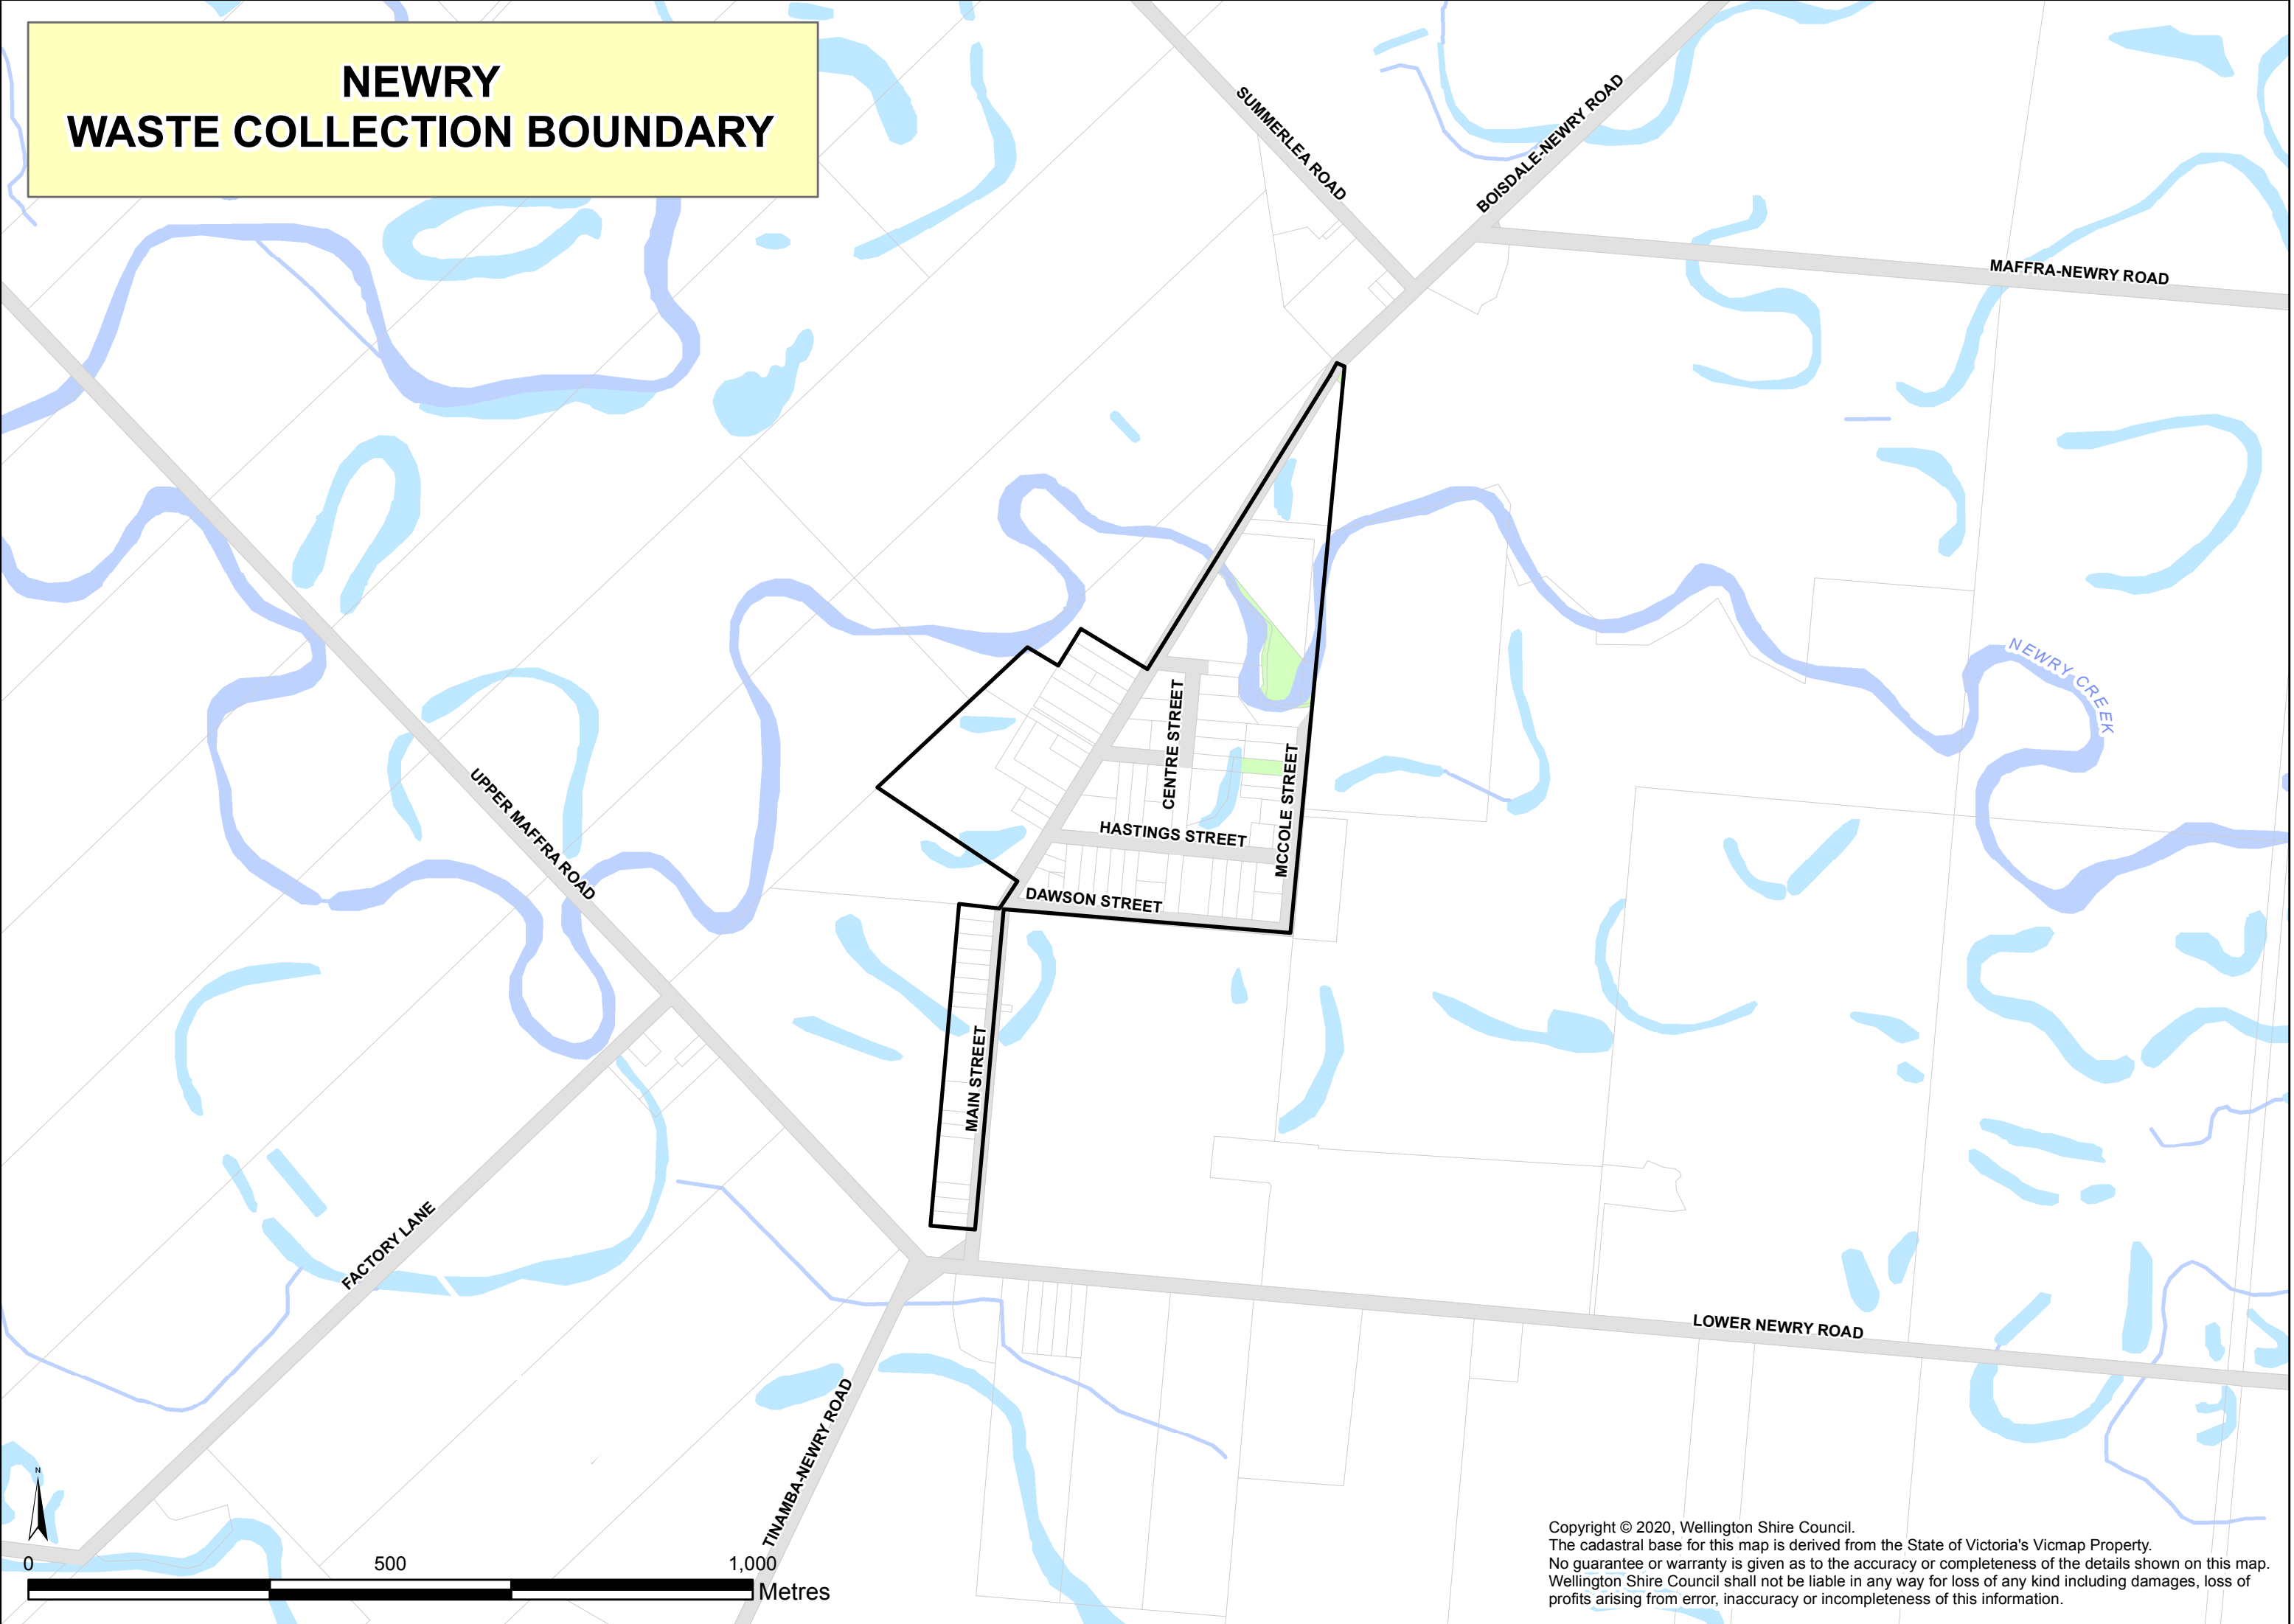

NEWRY WASTE COLLECTION BOUNDARY

Copyright © 2020, Wellington Shire Council.
The cadastral base for this map is derived from the State of Victoria's Vicmap Property.
No guarantee or warranty is given as to the accuracy or completeness of the details shown on this map.
Wellington Shire Council shall not be liable in any way for loss of any kind including damages, loss of profits arising from error, inaccuracy or incompleteness of this information.