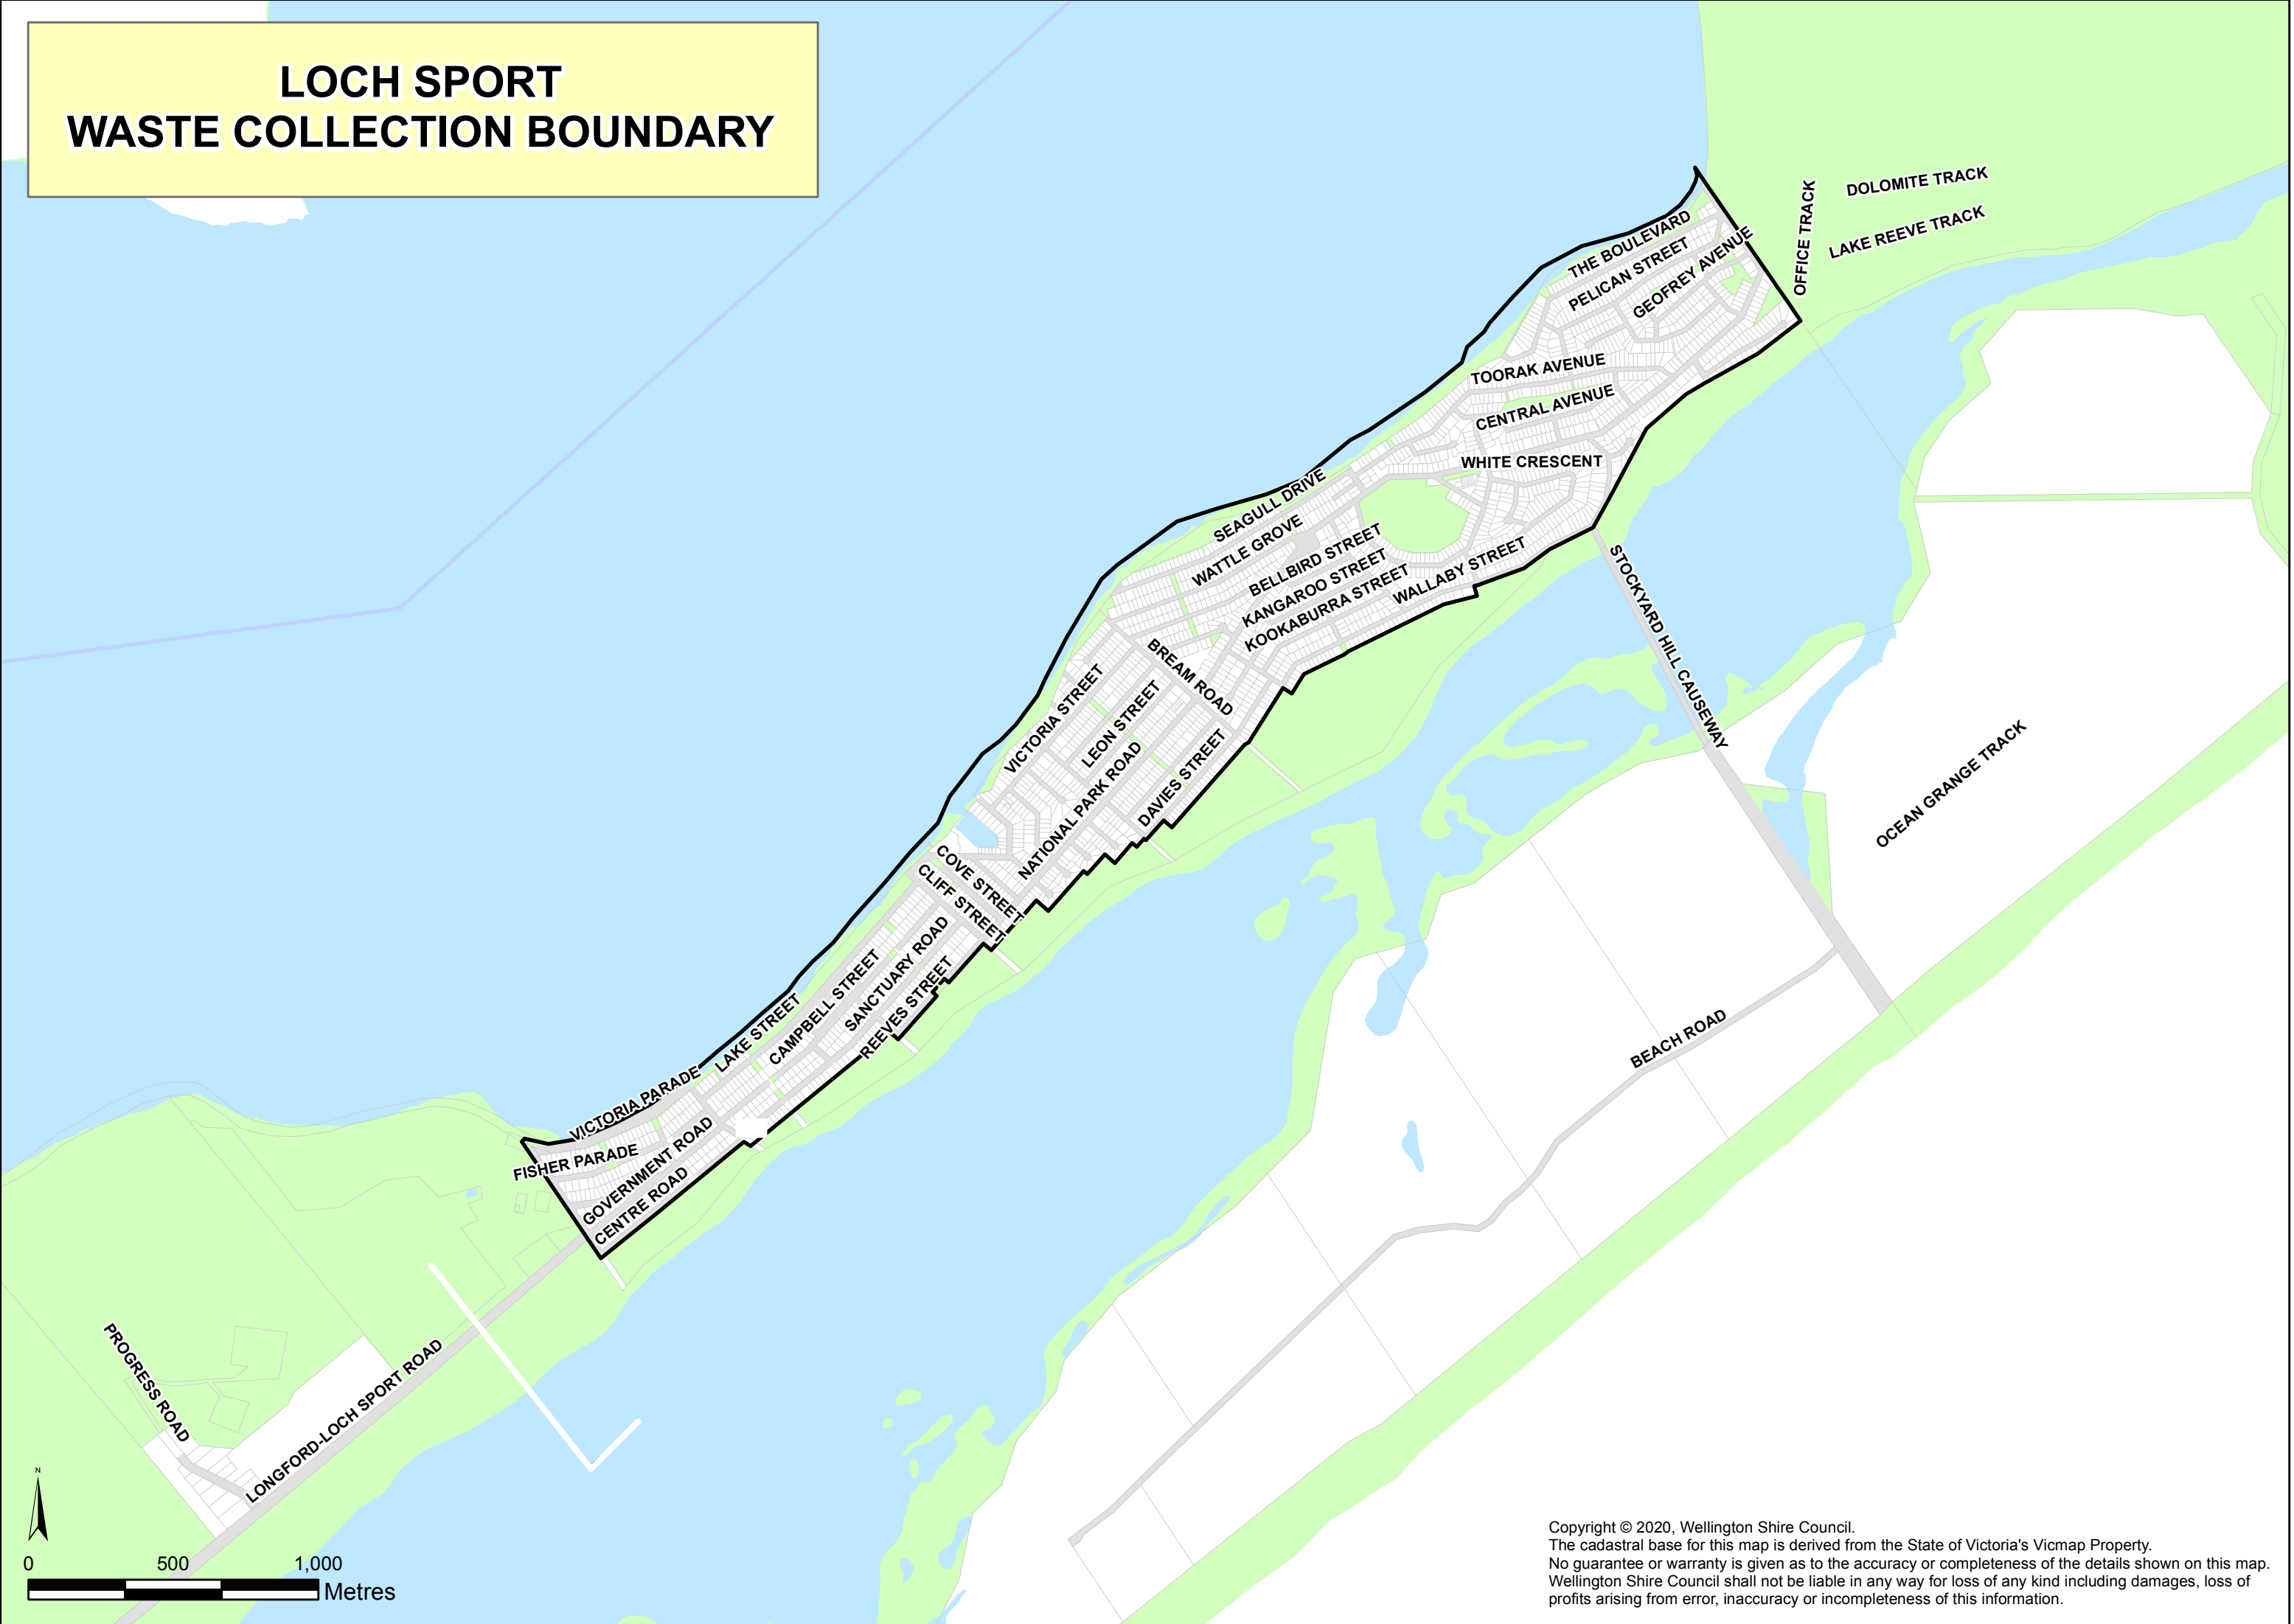

# LOCH SPORT WASTE COLLECTION BOUNDARY

Copyright © 2020, Wellington Shire Council.  
The cadastral base for this map is derived from the State of Victoria's Vicmap Property.  
No guarantee or warranty is given as to the accuracy or completeness of the details shown on this map.  
Wellington Shire Council shall not be liable in any way for loss of any kind including damages, loss of profits arising from error, inaccuracy or incompleteness of this information.