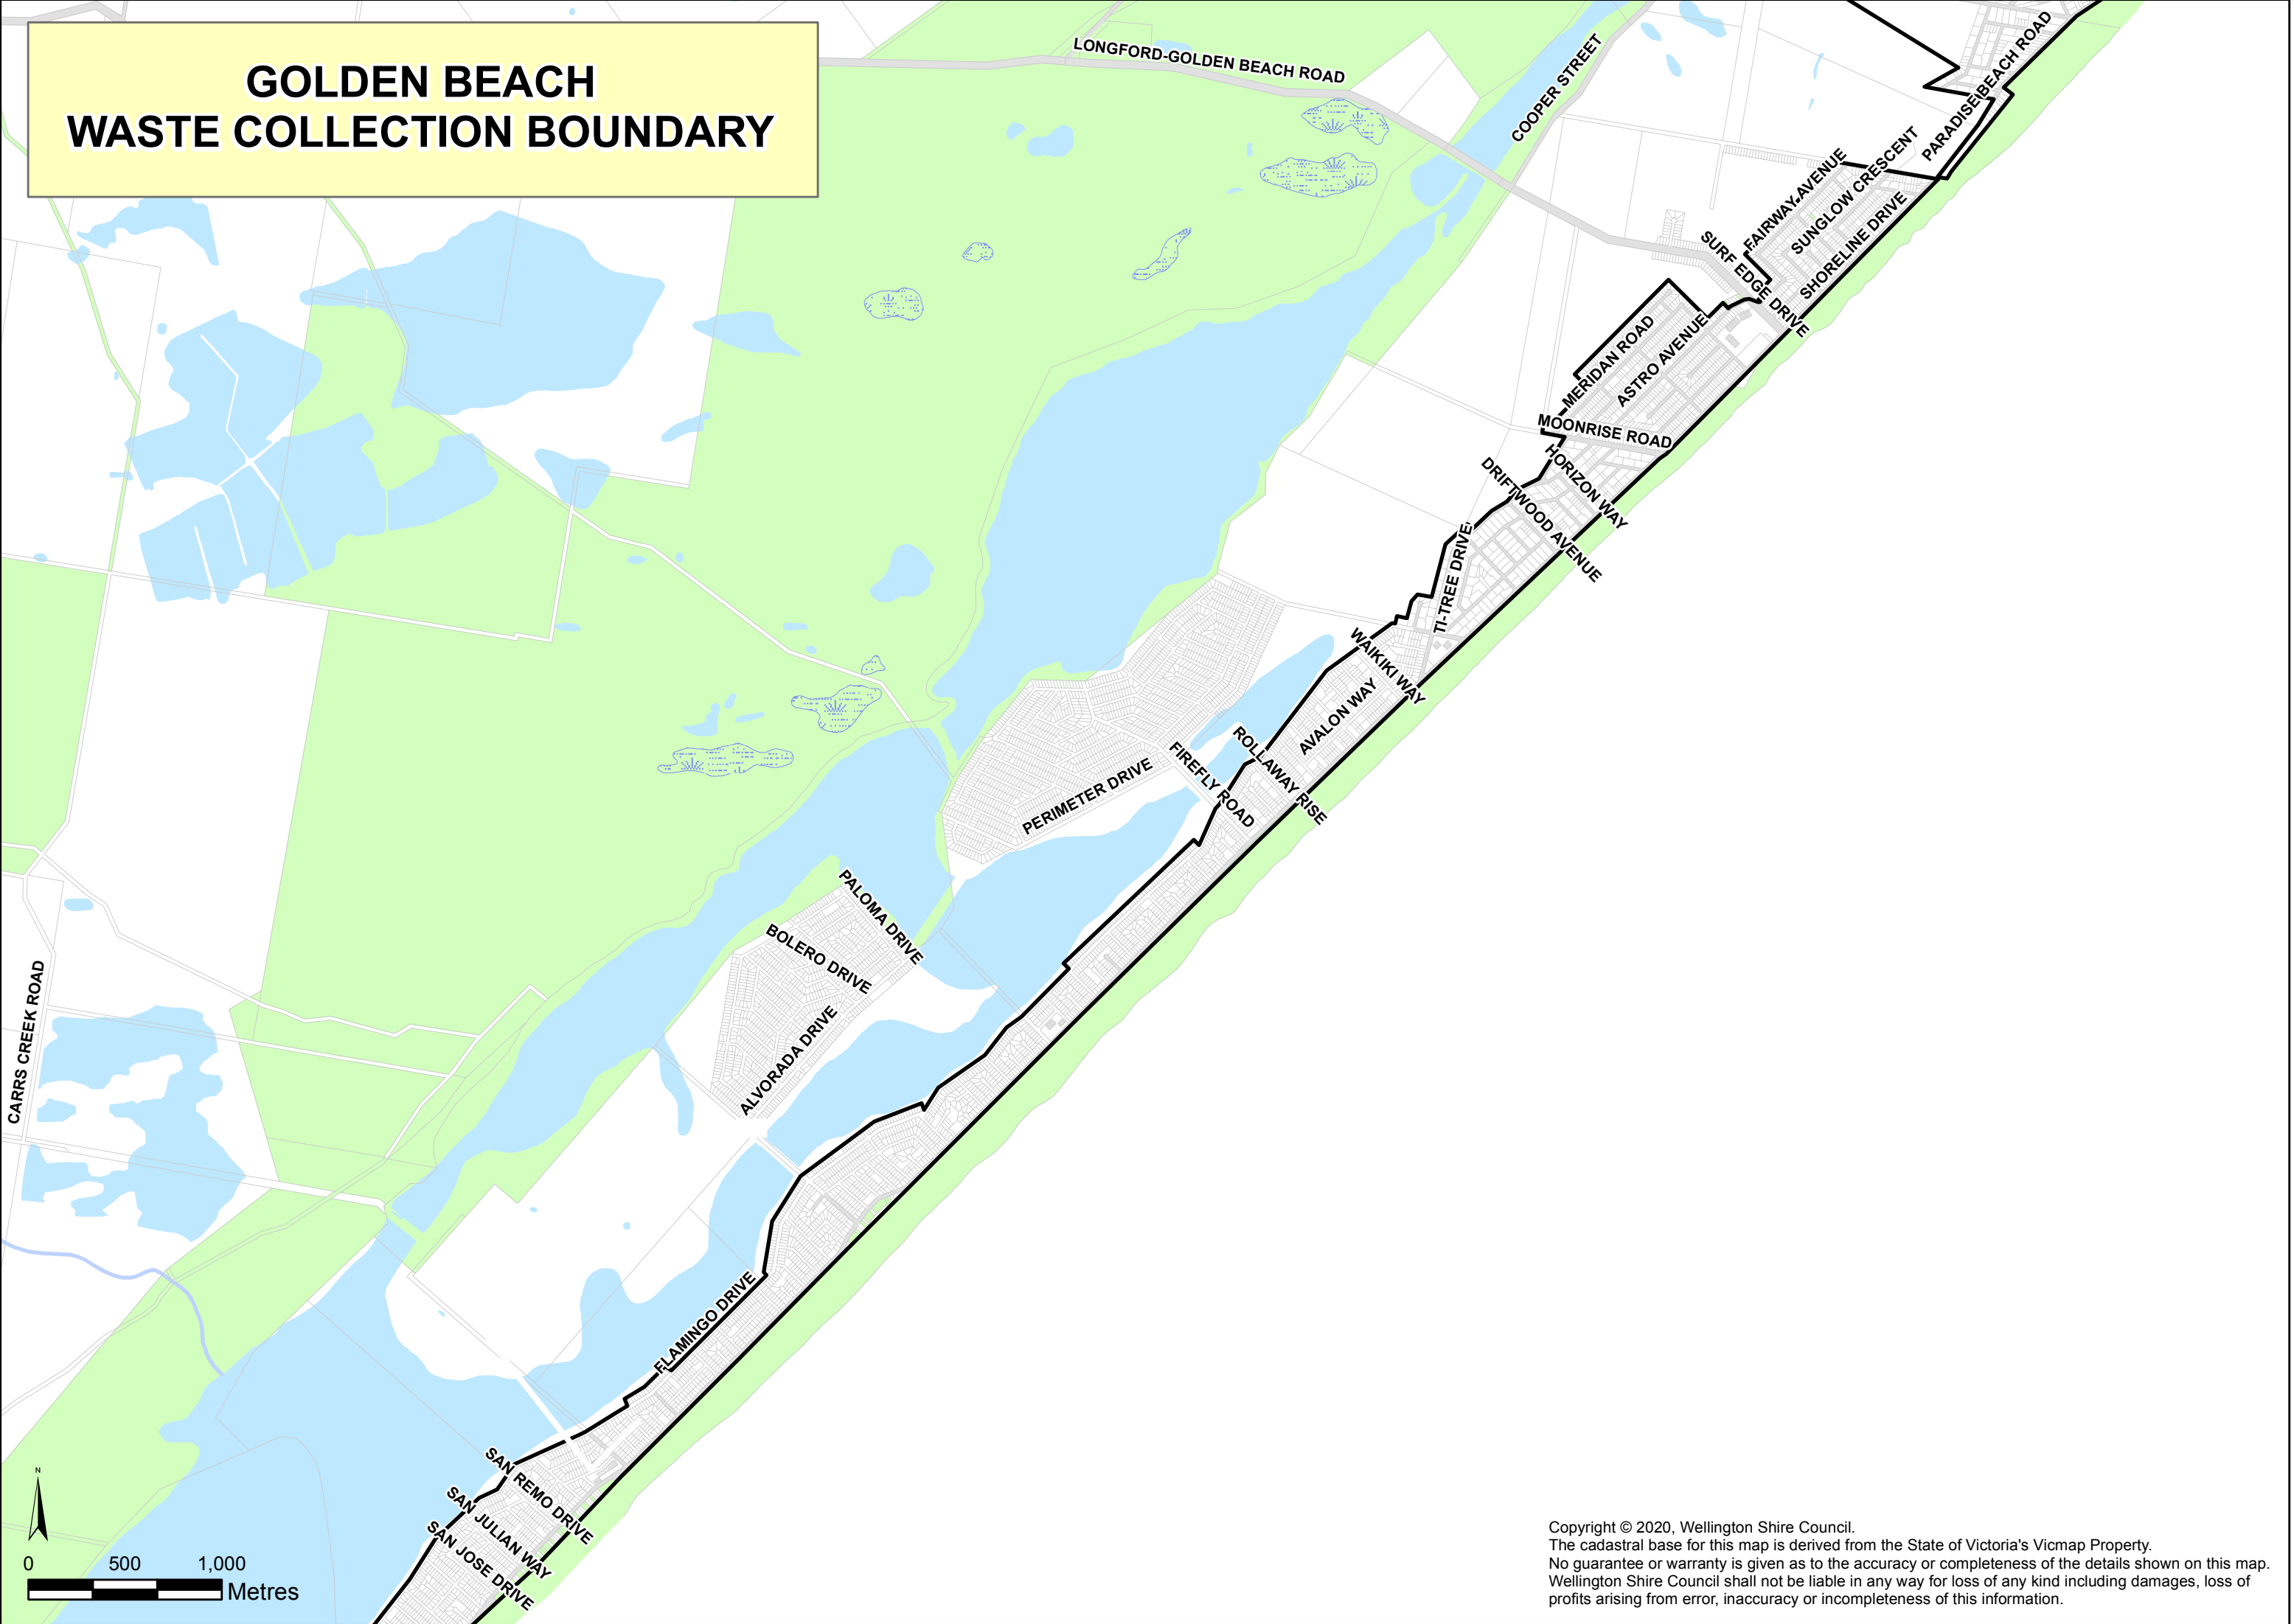

GOLDEN BEACH WASTE COLLECTION BOUNDARY

Copyright © 2020, Wellington Shire Council.
The cadastral base for this map is derived from the State of Victoria's Vicmap Property.
No guarantee or warranty is given as to the accuracy or completeness of the details shown on this map.
Wellington Shire Council shall not be liable in any way for loss of any kind including damages, loss of profits arising from error, inaccuracy or incompleteness of this information.