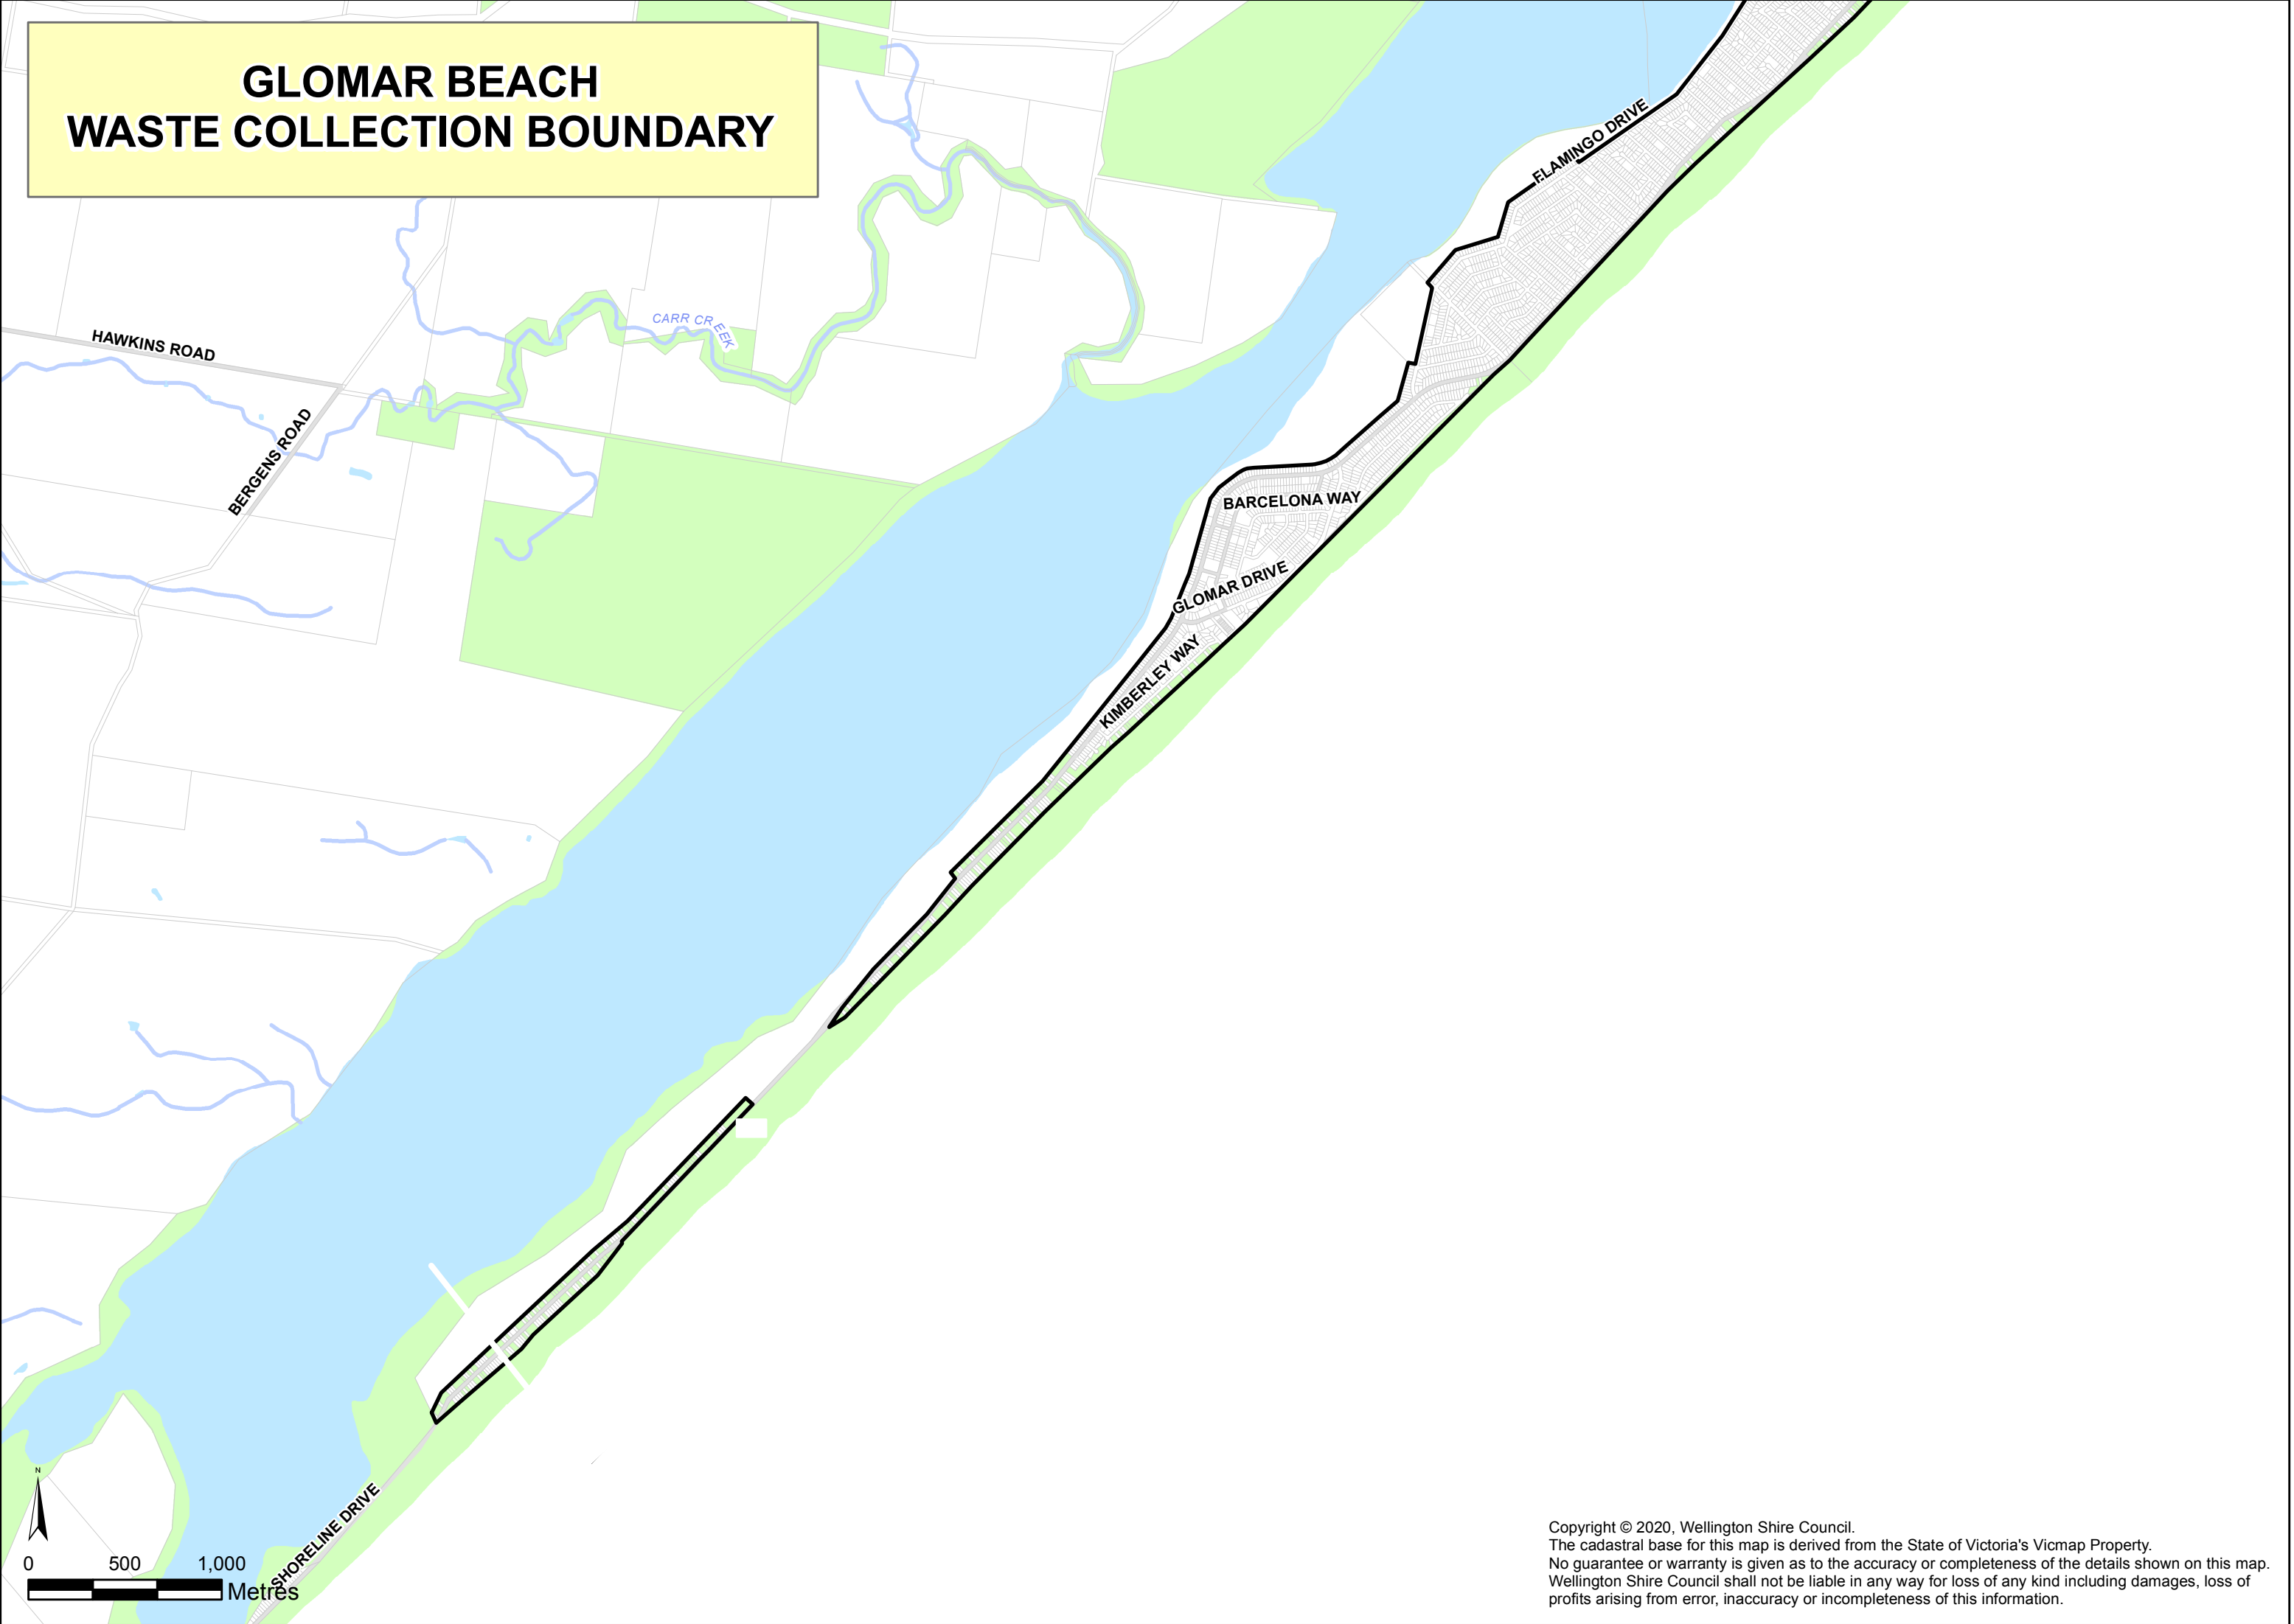

GLOMAR BEACH WASTE COLLECTION BOUNDARY

Copyright © 2020, Wellington Shire Council.
The cadastral base for this map is derived from the State of Victoria's Vicmap Property.
No guarantee or warranty is given as to the accuracy or completeness of the details shown on this map.
Wellington Shire Council shall not be liable in any way for loss of any kind including damages, loss of profits arising from error, inaccuracy or incompleteness of this information.