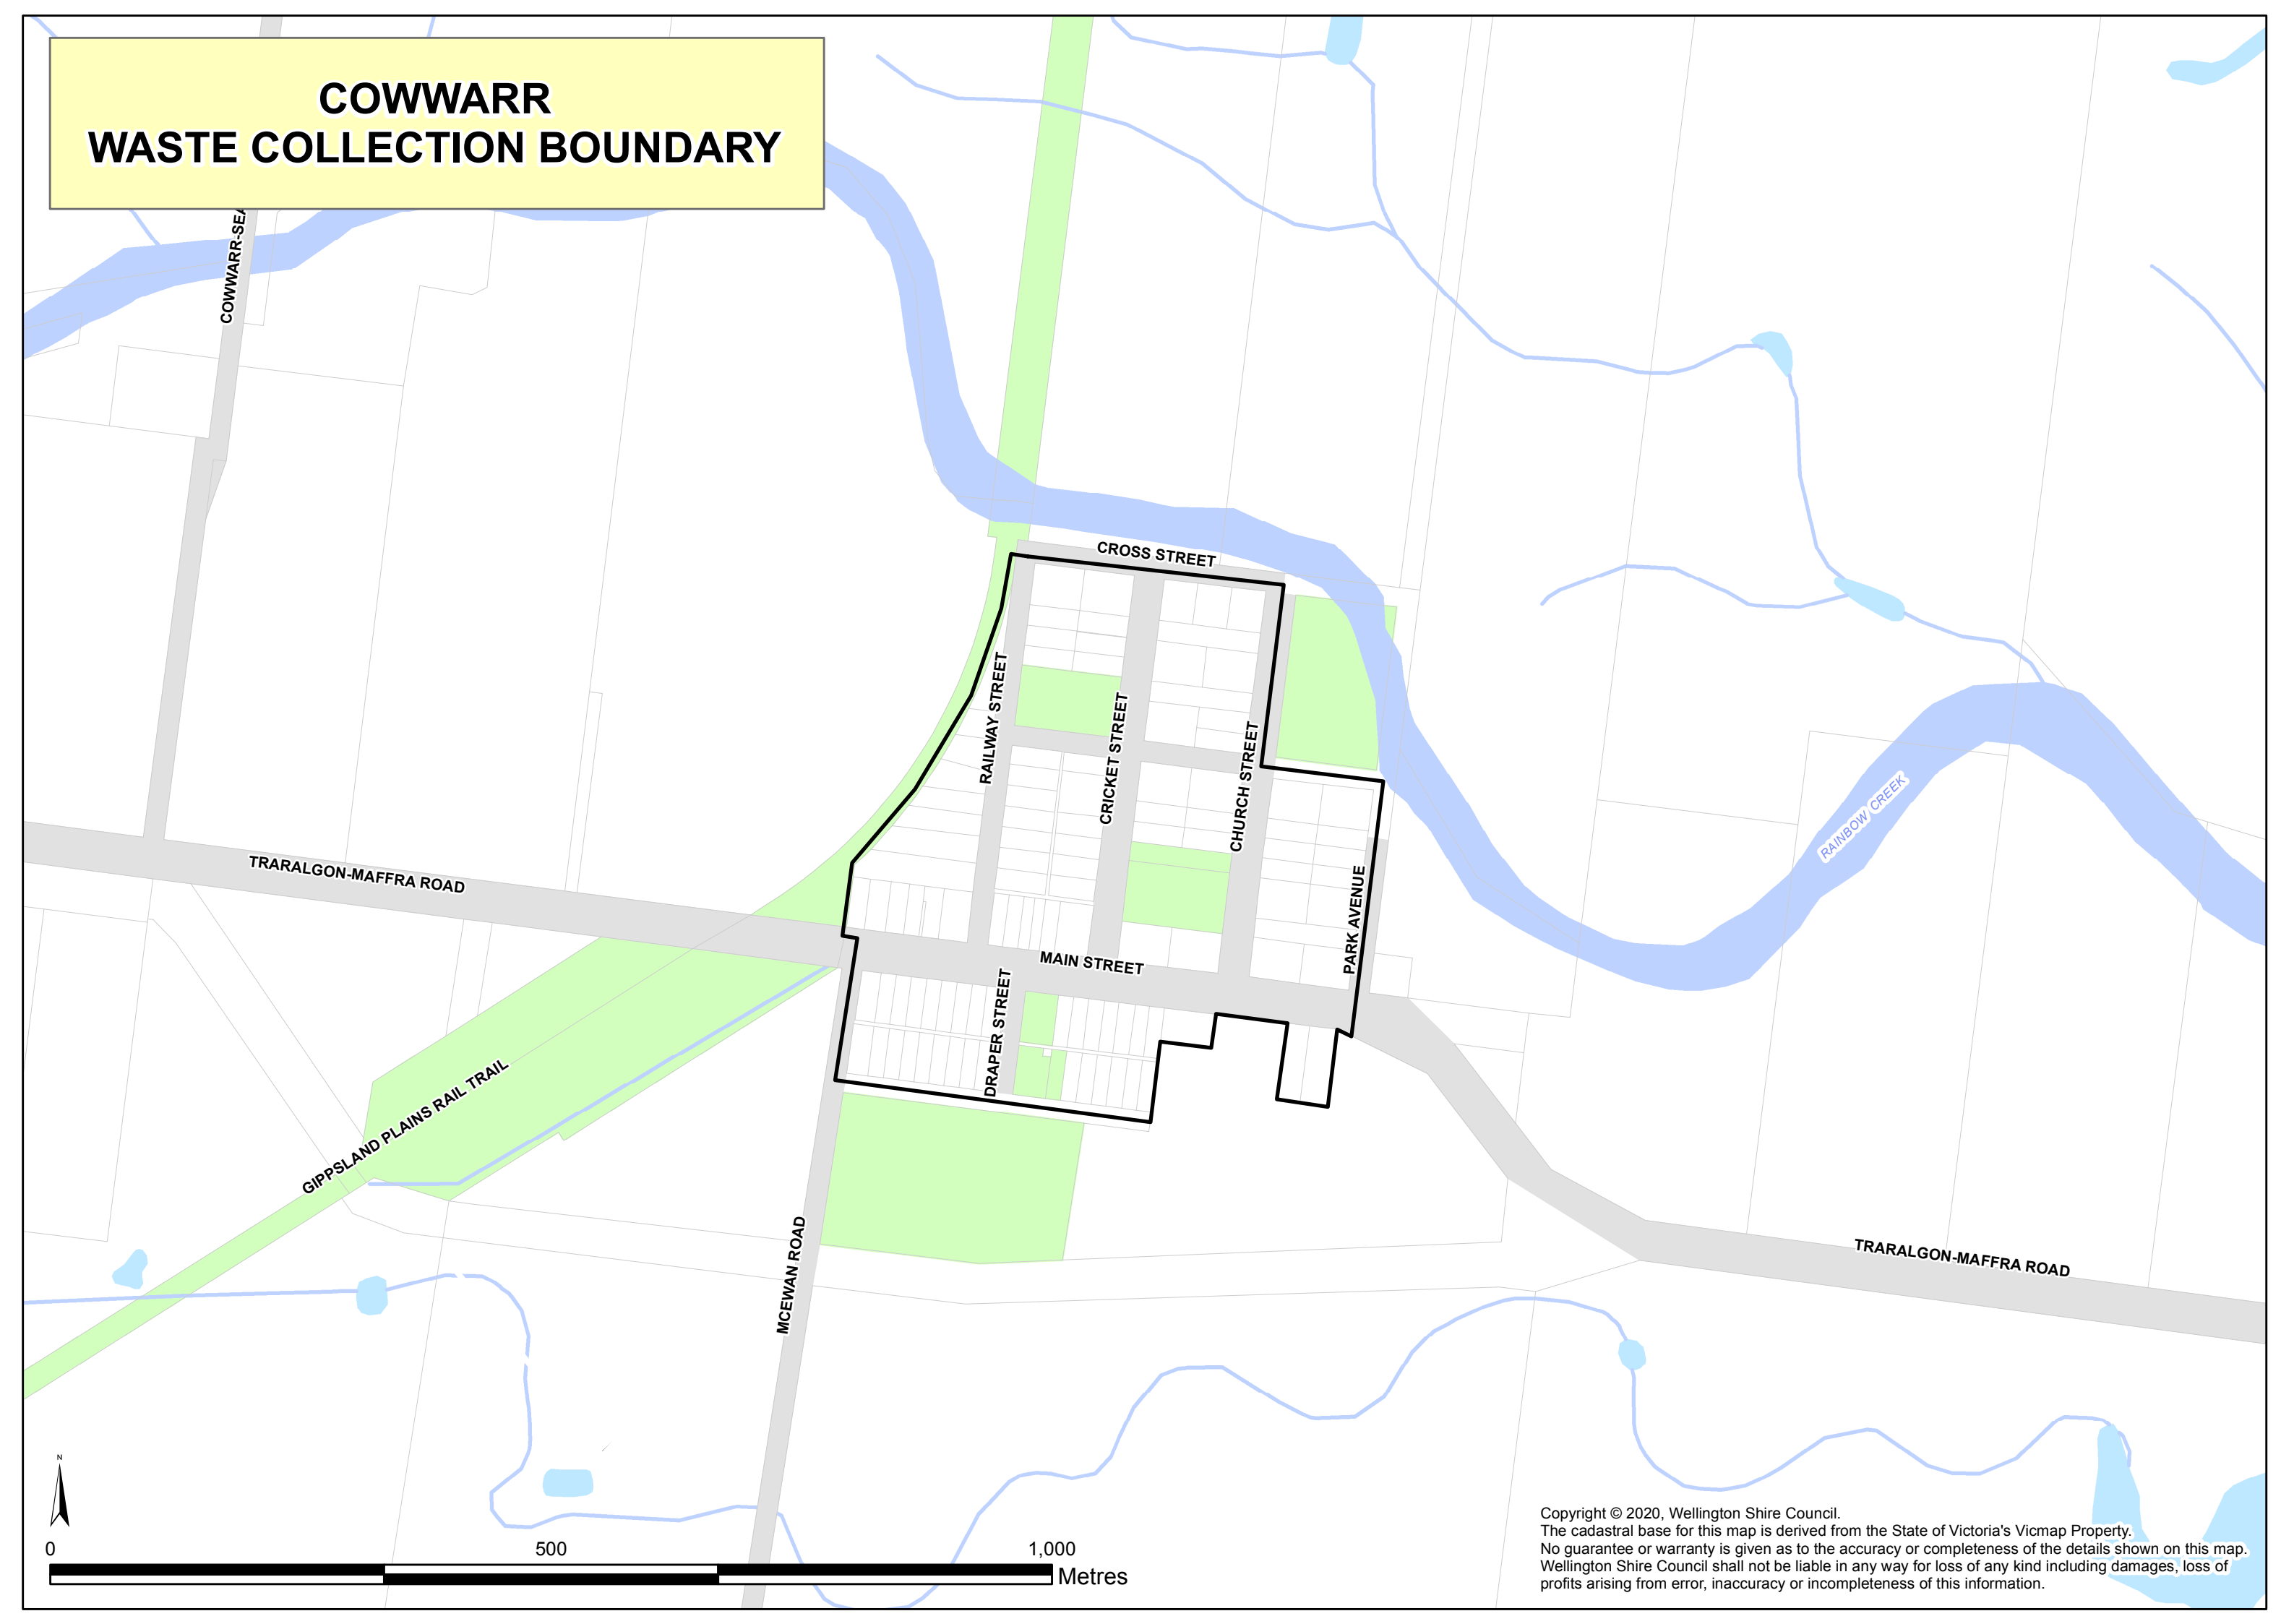

COWWARR WASTE COLLECTION BOUNDARY

Copyright © 2020, Wellington Shire Council.
The cadastral base for this map is derived from the State of Victoria's Vicmap Property.
No guarantee or warranty is given as to the accuracy or completeness of the details shown on this map.
Wellington Shire Council shall not be liable in any way for loss of any kind including damages, loss of profits arising from error, inaccuracy or incompleteness of this information.