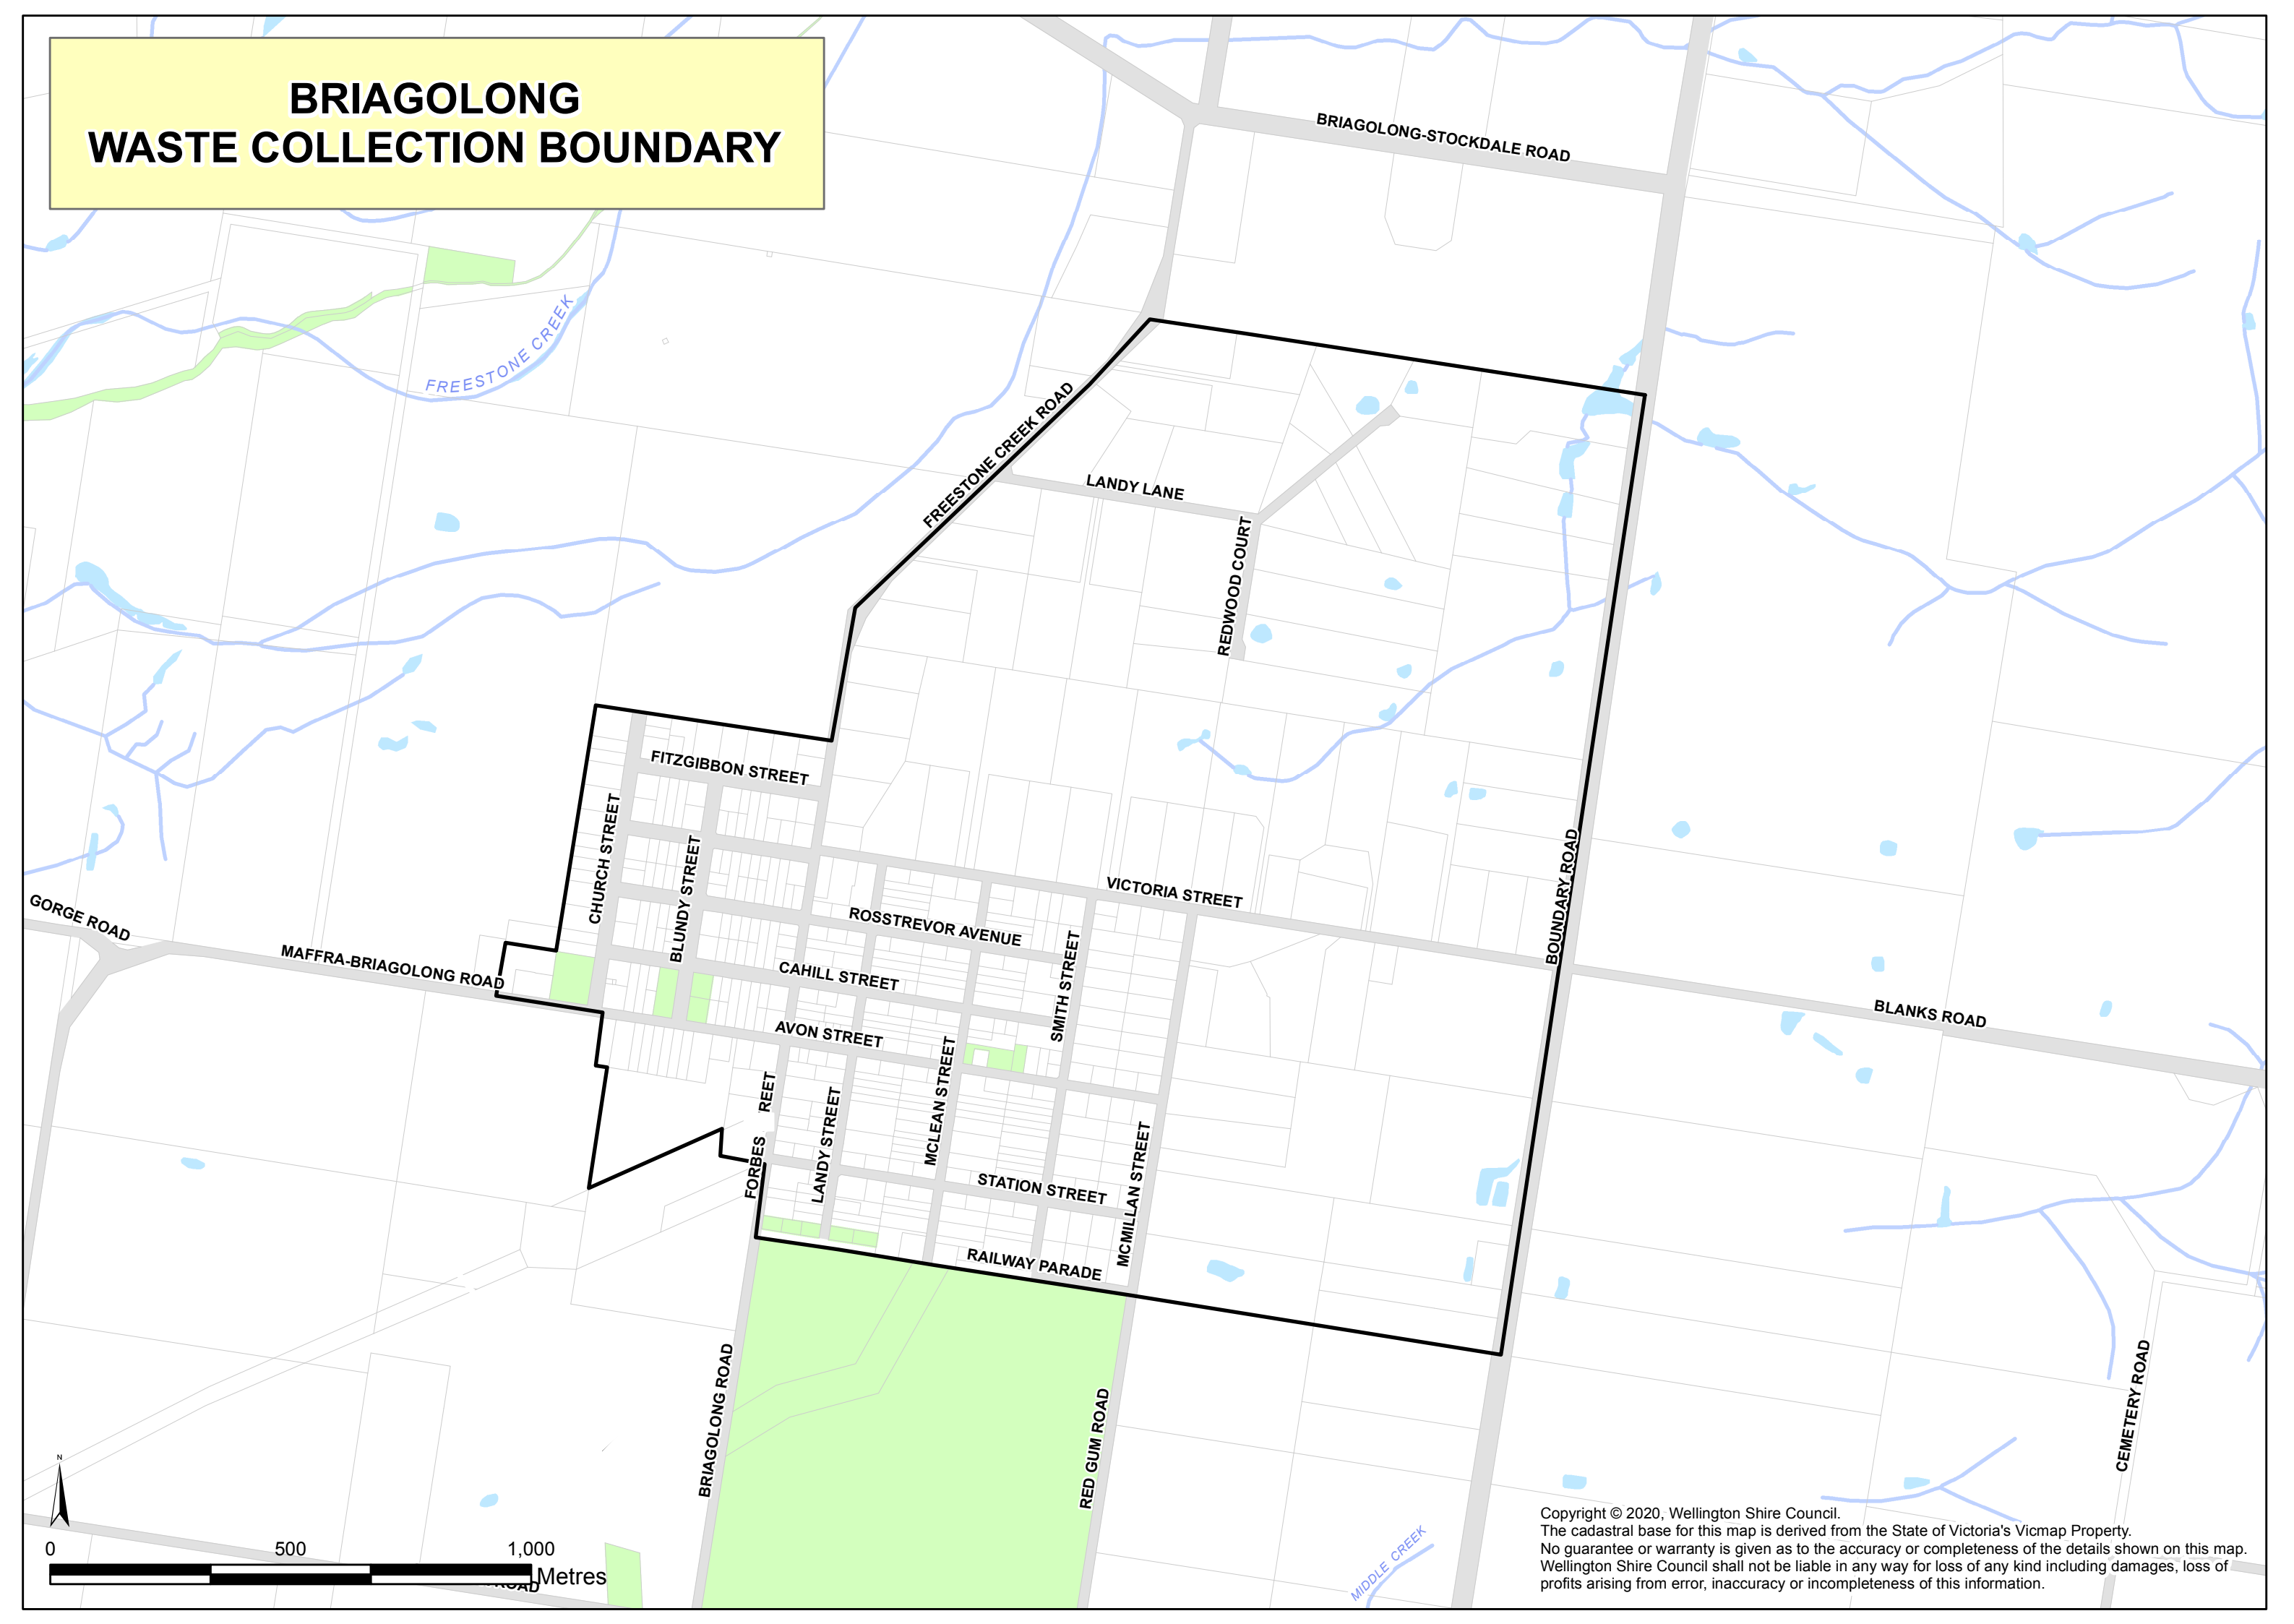

BRIAGOLONG WASTE COLLECTION BOUNDARY

Copyright © 2020, Wellington Shire Council.
The cadastral base for this map is derived from the State of Victoria's Vicmap Property.
No guarantee or warranty is given as to the accuracy or completeness of the details shown on this map.
Wellington Shire Council shall not be liable in any way for loss of any kind including damages, loss of profits arising from error, inaccuracy or incompleteness of this information.