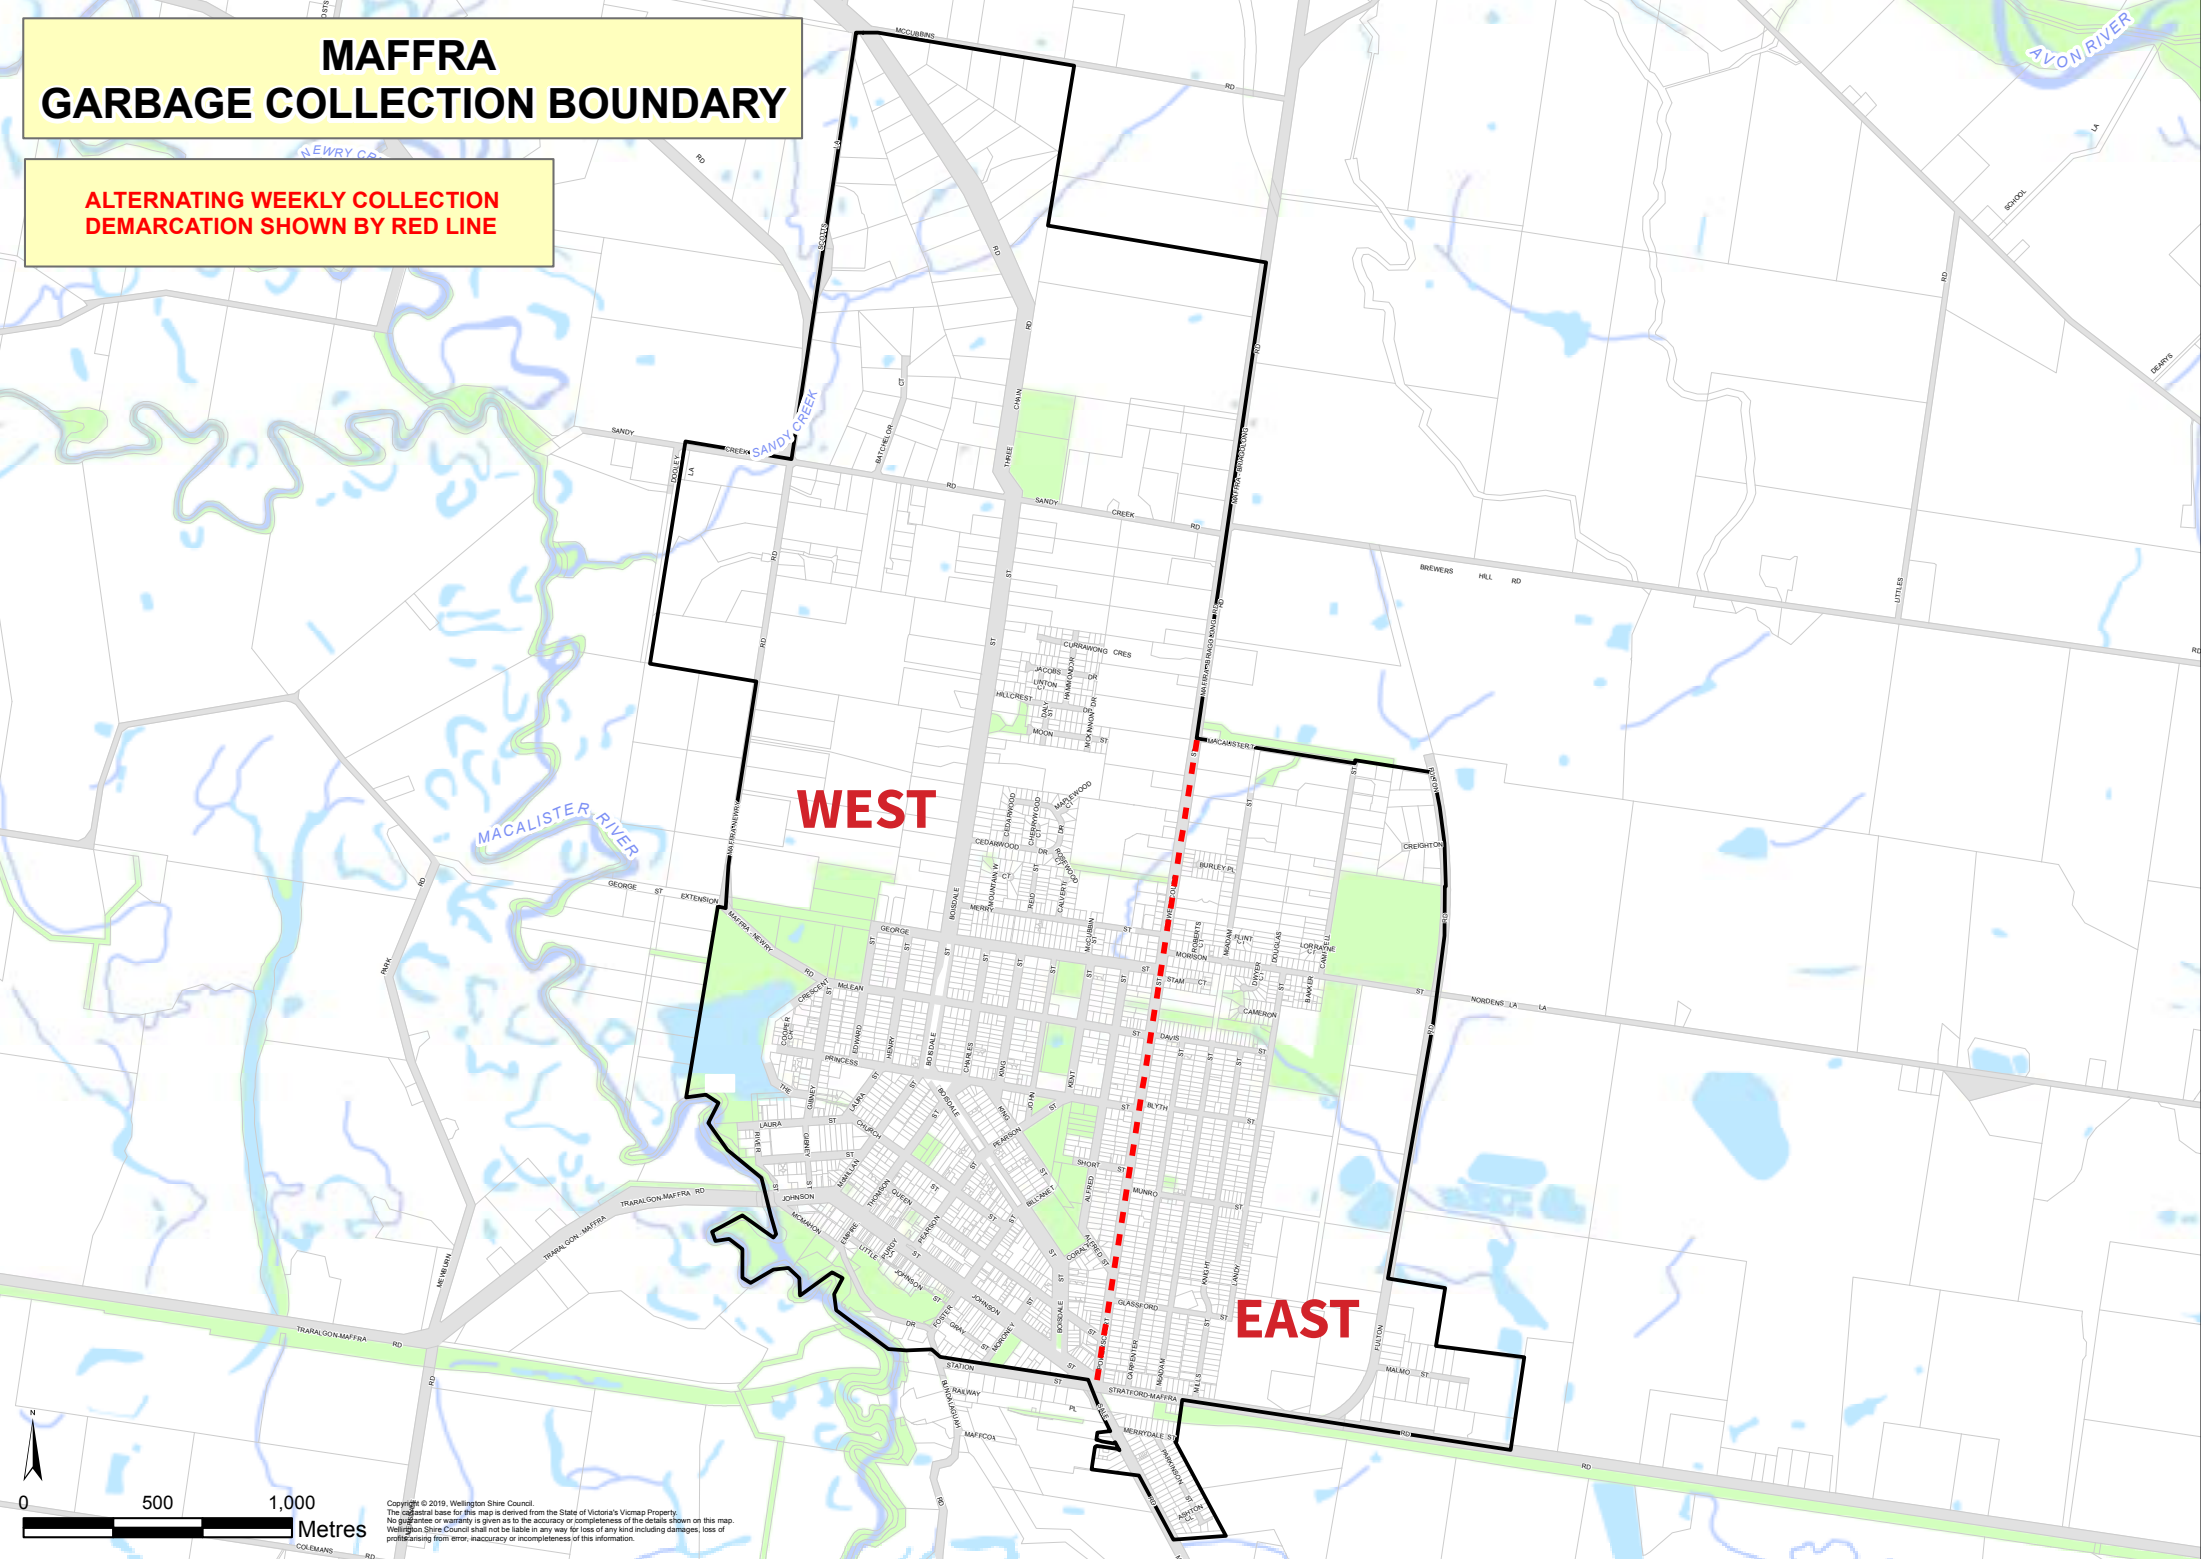

MAFFRA GARBAGE COLLECTION BOUNDARY

ALTERNATING WEEKLY COLLECTION
DEMARCATON SHOWN BY RED LINE