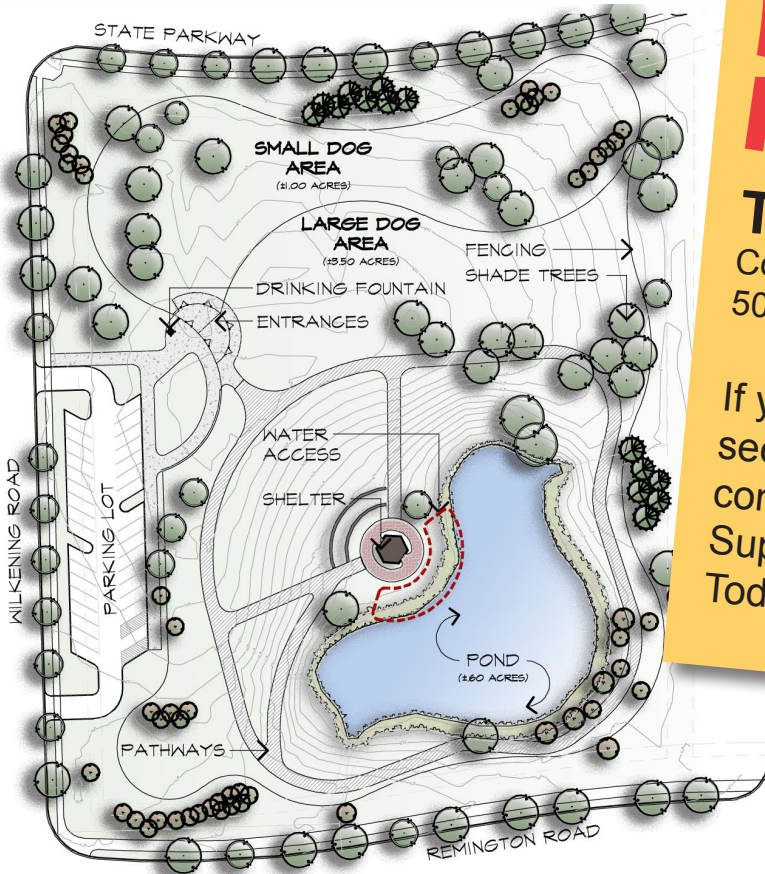

Schaumburg Park District's

Off-Leash Dog Park

The Schaumburg Park District plans to build an off-leash dog park at Copley Park, 120 E. State Parkway, Schaumburg. The plan includes a parking lot, two separate areas for dogs, pathways, benches, a shelter, water access and drinking fountains.

Construction is scheduled for summer 2013 with completion by late summer or early fall.

Dog Park Concept - Copley Park

Informational Meeting

Tuesday, Nov. 27 • 6-8PM

Community Recreation Center Senior room
505 N. Springinsguth Road

If you have questions or wish to see the site plan, please attend or contact Deputy Director Dan Otto, or Superintendent of Parks & Planning Todd King, at 847/985-2115.

S·c·h·a·u·m·b·u·r·g
PARK DISTRICT

Schaumburg Park District's

Off-Leash Dog Park

Copley Park

Informational Meeting Nov. 27, 2012

RESIDENT'S COMMENT FORM

Thank you for your interest in the Schaumburg Park District Off-Leash Dog Park. We would like your comments on what you would like to see incorporated into this park. Please list your comments on this form and send to Schaumburg Park District, 235 E. Beech Drive, Schaumburg, IL 60193 or email to info@parkfun.com.