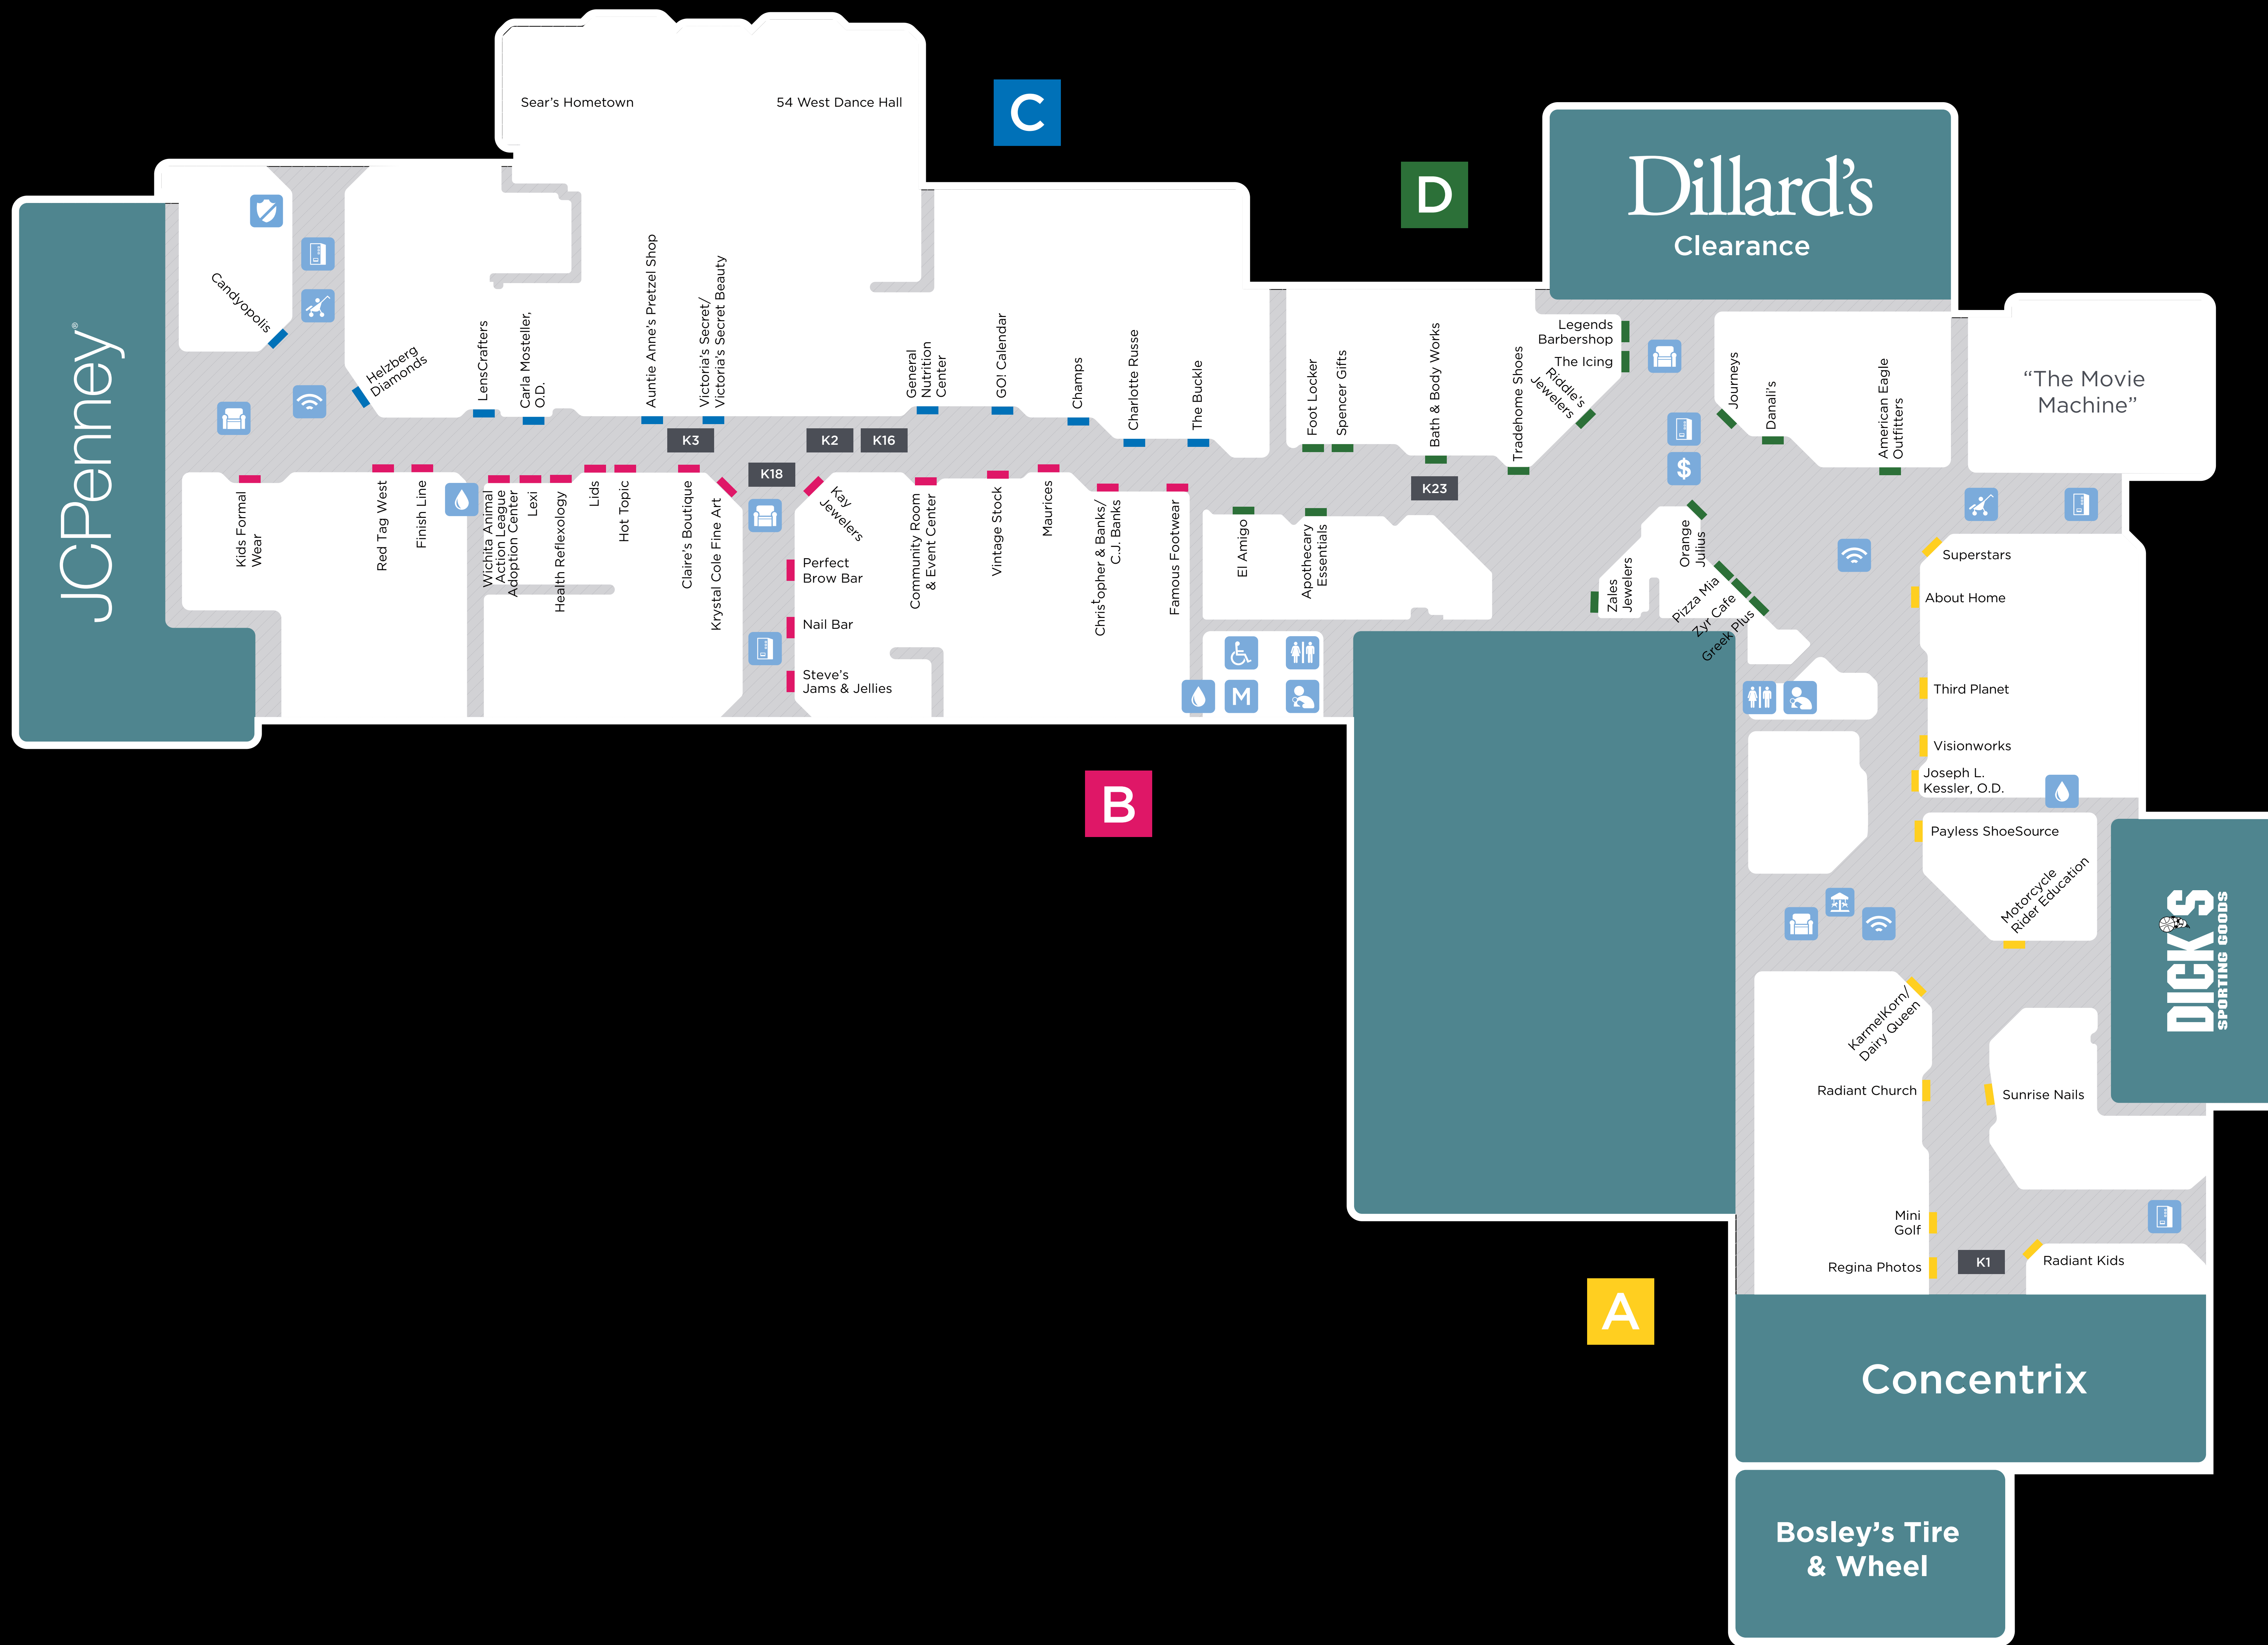

TOWNE WEST SQUARE

Towne West Square

DEPARTMENT STORES & ANCHORS

- Concentrix
- Dick's Sporting Goods
- Dillard's Clearance
- JCPenney
- Sears

WOMEN'S FASHION & SPECIALTY

- American Eagle Outfitters **D**
- The Buckle **C**
- Charlotte Russe **C**
- Christopher & Banks/C.J. Banks **B**
- Lexi **B**
- Maurices **B**
- Victoria's Secret **C**

SHOES & FOOTWEAR

- American Eagle Outfitters **D**
- The Buckle **C**
- Famous Footwear **B**
- Finish Line **B**

SHOES & FOOTWEAR CONT.

- Foot Locker **D**
- Journeys **D**
- Payless ShoeSource **A**
- Tradehome Shoes **D**

TOYS, GAMES & HOBBIES

- Mini Golf **A**

HEALTH, DRUG STORE, BATH & BEAUTY

- Bath & Body Works **D**
- General Nutrition Center **C**
- JCPenney Hair Salon **D** (Inside JCPenney)
- Legends Barbershop **D**
- Nail Bar **B**
- Perfect Brow Bar **B**
- ProActiv **K18**
- Sephora **K18** (Inside JCPenney)
- Sunrise Nails **A**
- Victoria's Secret Beauty **C**

SPECIALTY RETAIL, GIFTS & LUGGAGE

- Apothecary Essentials **D**
- Candyopolis **C**
- Danali's **B**
- GO! Calendar **C**
- Hickory Farms **K3**
- Kids Formal Wear **B**
- Krystal Cole Fine Art **B**
- Lids **B**
- PETSMART **Southeast Parking Lot**
- Red Tag West **B**
- Regina Photos **A**
- Spencer Gifts **D**
- Steve's Jams & Jellies **B**
- Sunglass Hut **B**
- The Third Planet **A**