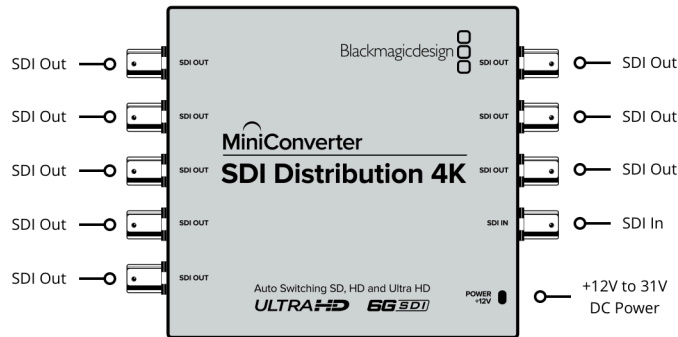

Mini Converter SDI Distribution 4K

When you need to connect to multiple SDI devices, then Mini Converter SDI Distribution 4K is the perfect solution! Connect a single SDI source to 8 re-clocked SDI outputs with automatic switching between all SD-SDI, HD-SDI, 3G-SDI and 6G-SDI video formats, plus all ASI, ancillary and embedded audio formats.

£229

Connections

SDI Video Inputs

Switchable between SD, HD and 6G-SDI.

SDI Video Outputs

8 outputs automatically match the SDI video input.

Reclocking

Yes

Multi Rate Support

Auto detection of SD, HD or 6G-SDI.

Standards

SD Video Standards

525i59.94 NTSC, 625i50 PAL

HD Video Standards

720p50, 720p59.94, 720p60, 1080i50, 1080i59.94, 1080i60, 1080p23.98, 1080PsF23.98, 1080p24, 1080PsF24, 1080p25, 1080PsF25, 1080p29.97, 1080PsF29.97, 1080p30, 1080PsF30, 1080p50, 1080p59.94, 1080p60