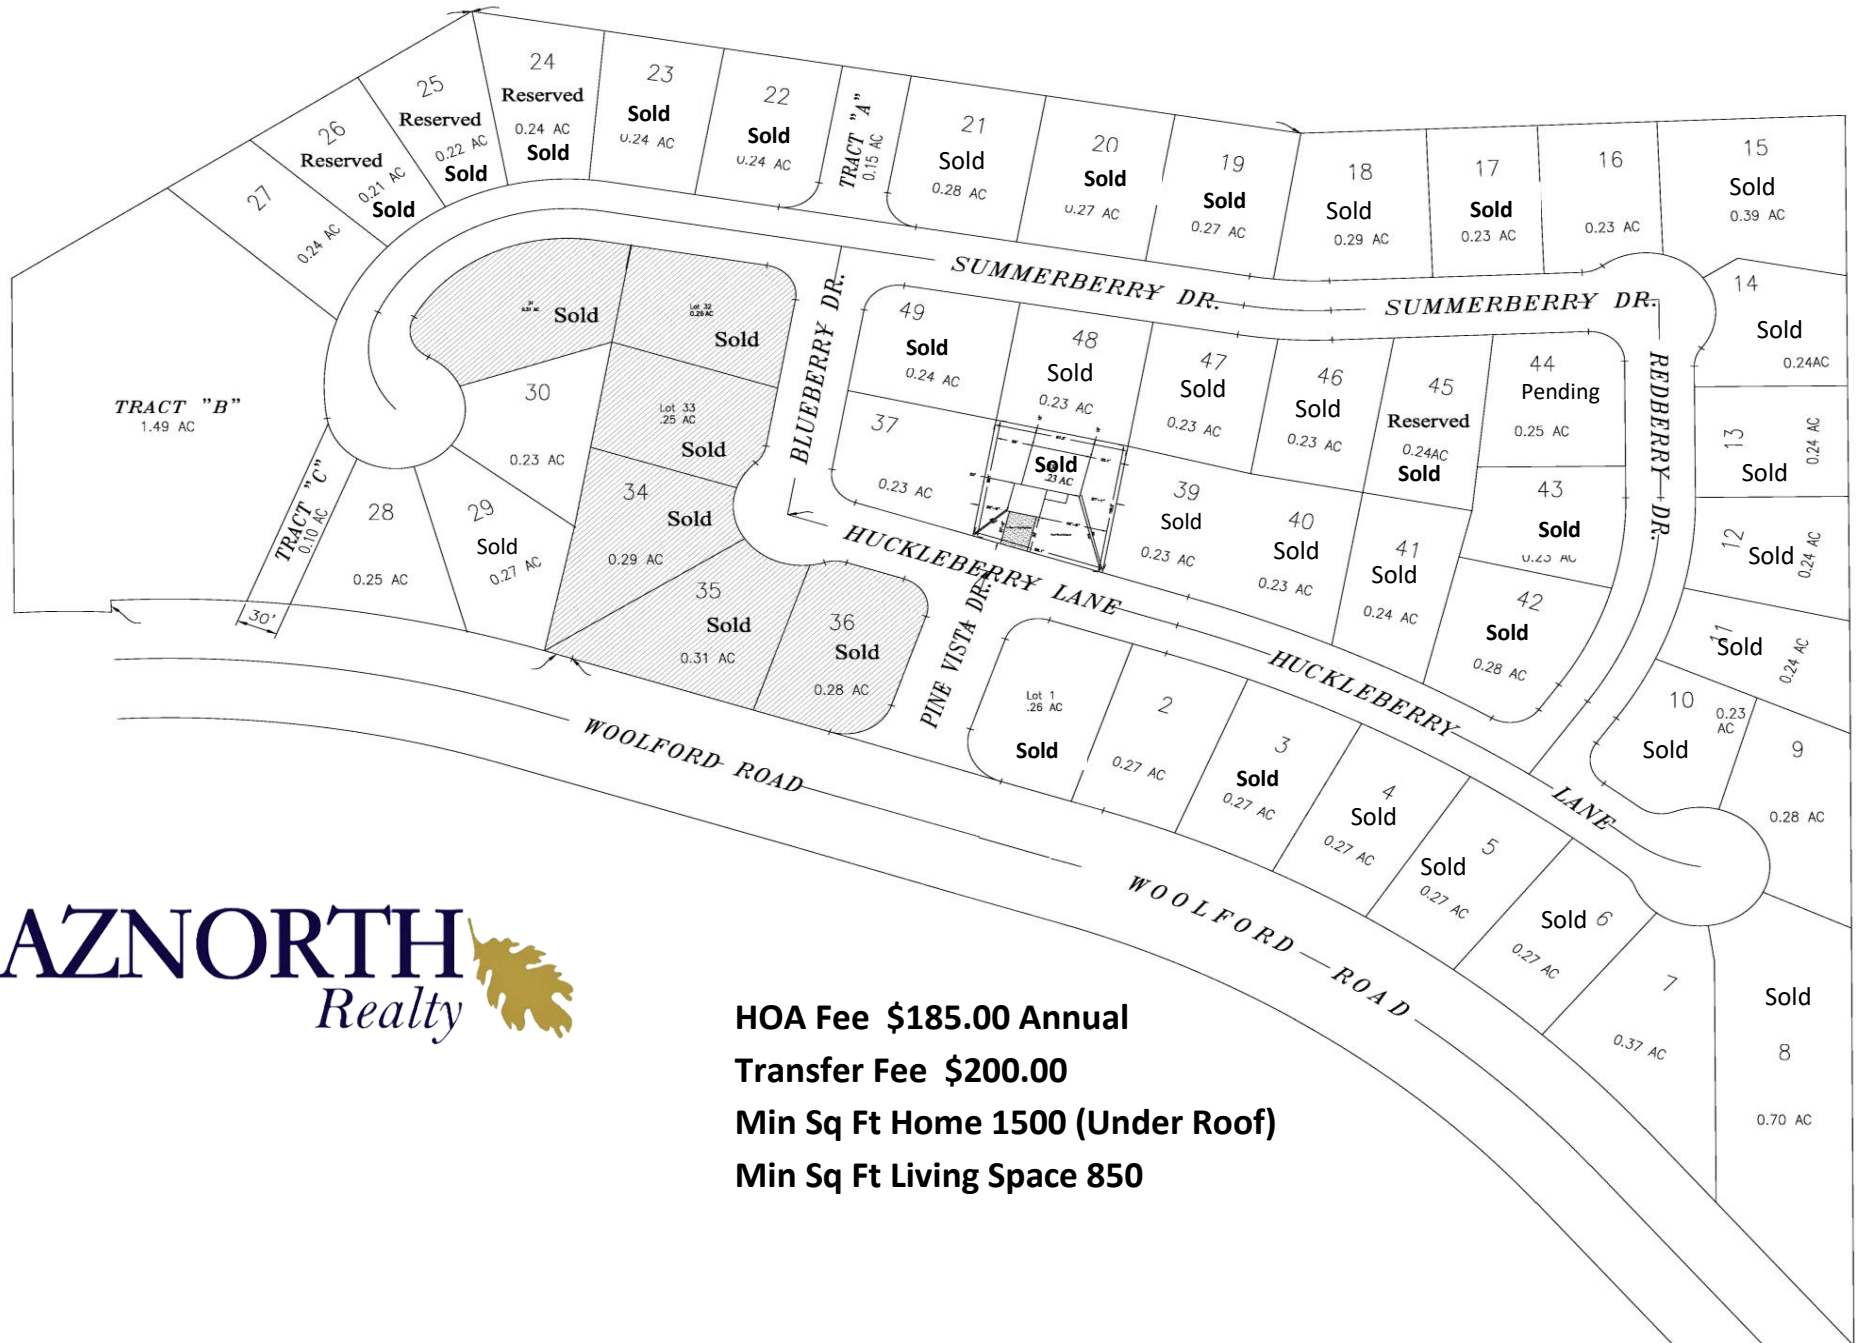

PINE VISTA ESTATES

HOA Fee \$185.00 Annual
 Transfer Fee \$200.00
 Min Sq Ft Home 1500 (Under Roof)
 Min Sq Ft Living Space 850