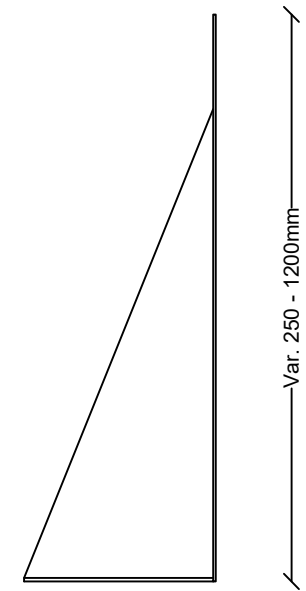

Aluminium

Steel

Project name:		Contrast Freestyle			Walgerholm 13-15 DK 3500 Værløse tel +45 44971099 en.milford.dk	
Product Category:		Edging		Drawing Type: Principle		
Date: 26-03-2021	Initials: AGJ	Scale: 1:8	Sheet: A3	Rev.: 0	Page no. 1 of 1	
Note that this drawing is for illustration purposes only. It relies on the project engineer and/or contractor to check all details and determine its suitability for use.						