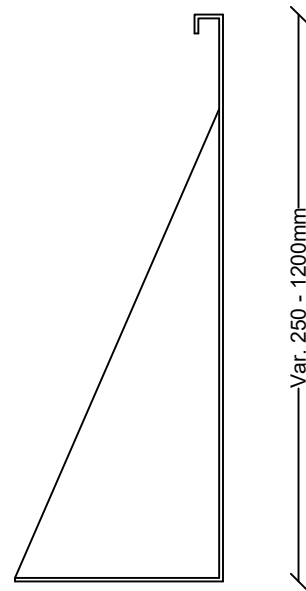

Aluminium

Steel

Project name:		Contrast Freestyle			Walgerholm 13-15 DK 3500 Værløse tel +45 44971099 en.milford.dk	
Product Category:		Edging		Drawing Type: Principle		
Date: 26-03-2021	Initials: AGJ	Scale: 1:8	Sheet: A3	Rev.: 0	Page no. 1 of 1	
Note that this drawing is for illustration purposes only. It relies on the project engineer and/or contractor to check all details and determine its suitability for use.						