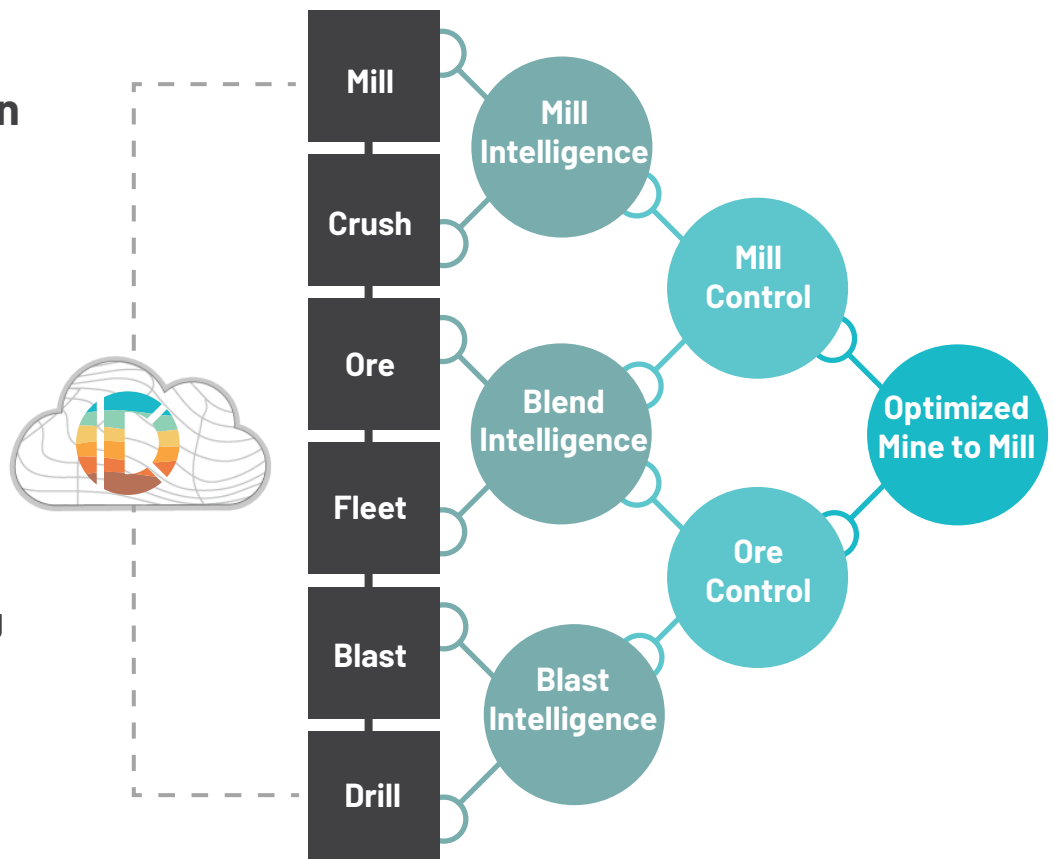

Data Lab

Unifying All Systems and Operations for Site-Wide Optimization

Achieve Optimal:

- ✓ Integration
- ✓ Analyzation
- ✓ Visibility

"We've never had this level of visibility into our operations before - it's invaluable!"

- A happy customer using the Data Lab solution on MinePortal

Data Lab is the foundation of all other solutions, including Blast Intelligence and Blend Intelligence. First, we unify data from all systems and operations, and then we visualize the data for an easy way to understand operational metrics.

Continue Your Digital Transformation

Add our Blast Intelligence solution to optimize blasting and track its performance.

Add our Blend Intelligence solution to optimize blending and track its performance.

- ✓ Industry-Leading Integration Techniques
- ✓ Improved Decision Making
- ✓ Inspires Site-Wide Collaboration

Contact Us:
knowtherock@datacloud.com
www.datacloud.com