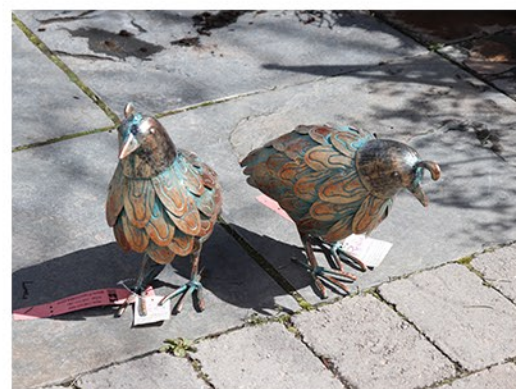

6" tall

Plant not included

Classy and stylish

\$12.50

ROSE APRON/MANNEQUIN

Apron 12" w x 24" h

Mannequin 62" h

Sold separately

Great for vines in yard or garden

Other designs/sizes available

\$175/\$225

QUAIL PATINA

8" tall

Specify up or down

Metal patina

\$45