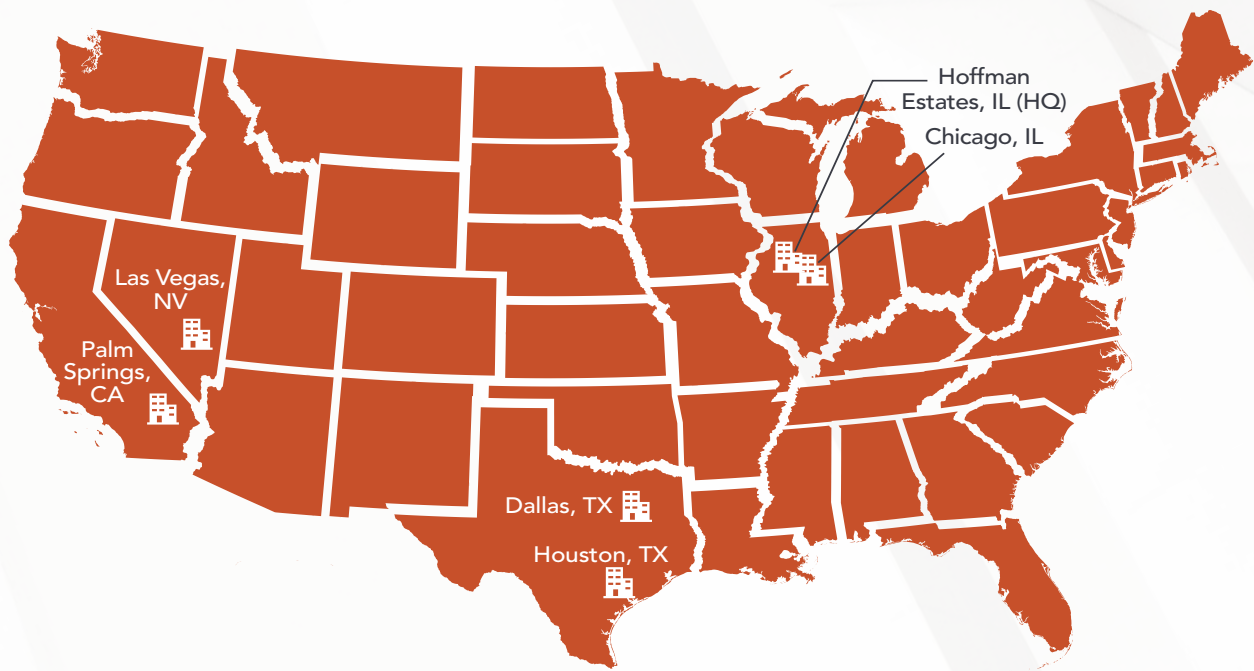

Capabilities
in all **50**
States

Over
160
skilled professionals

WT Group employees volunteer over
1,200 hours
annually to support local charities

WT Group

Engineering • Design • Consulting

WT Group consists of engineering, design and consulting teams serving clients in nearly all 50 states with an office presence in key markets across the United States.