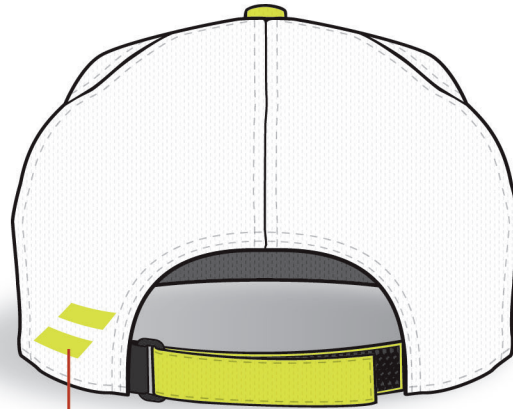

WOVEN LABEL PATCH

SCREEN PRINT

FLAT STITCH

GET MORE GREAT DESIGN IDEAS AT
DESIGN.OUTDOORCAP.COM

DESCRIPTION

- AMW-100C
- LIGHTLY STRUCTURED
- PRE-CURVED VISOR
- VISOR SIDE INSERTS
- D-FIT CLOSURE