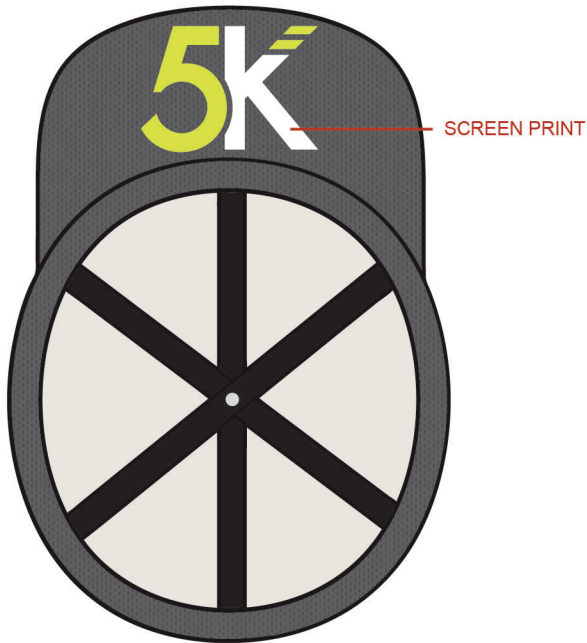

WOVEN LABEL PATCH

SCREEN PRINT

FLAT STITCH

GET MORE GREAT DESIGN IDEAS AT
DESIGN.OUTDOORCAP.COM

DESCRIPTION

- AMW-100C
- LIGHTLY STRUCTURED
- PRE-CURVED VISOR
- VISOR SIDE INSERTS
- D-FIT CLOSURE