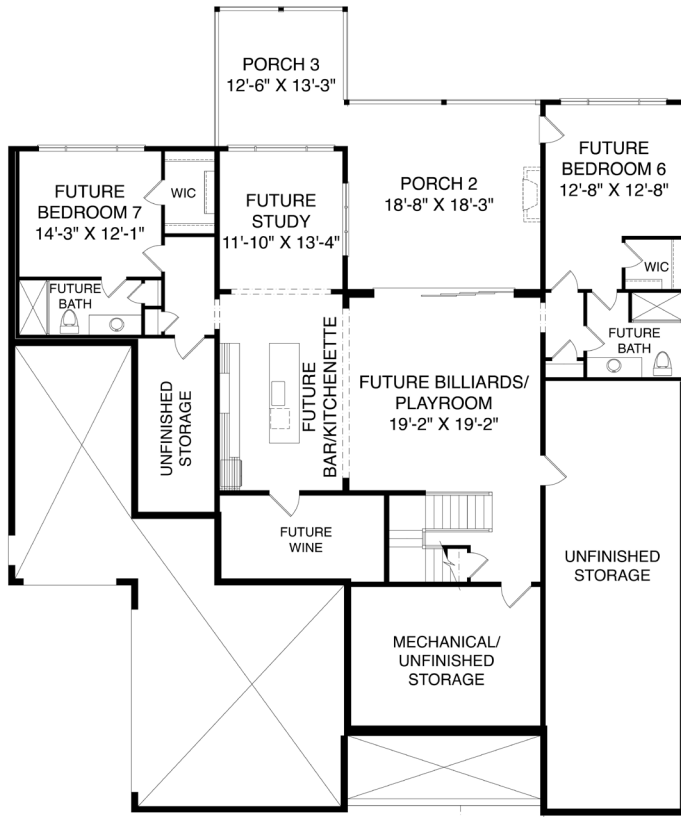

WESTFALL

ICG Homes, Homesite 110 - 4,490 SF
144 West Beech Slope Court • Chapel Hill, NC 27517

03/28/2024

Westfall's fully furnished model is open daily at 64 West Beech Slope Court. Floorplans and renderings are artist representations for illustrative purposes only and subject to change without prior notice. Dimensions are approximate. Plans are copyrighted and duplication is prohibited. Sales by ColdwellBanker Howard Pery and Walston New Homes & Land • Westfall-ChapelHill.com • 919-525-3889

BASEMENT

FIRST FLOOR

SECOND FLOOR

ICG Homes
 Homesite 110 - 4,490 SF
 144 West Beech Slope Court • Chapel Hill, NC 27517