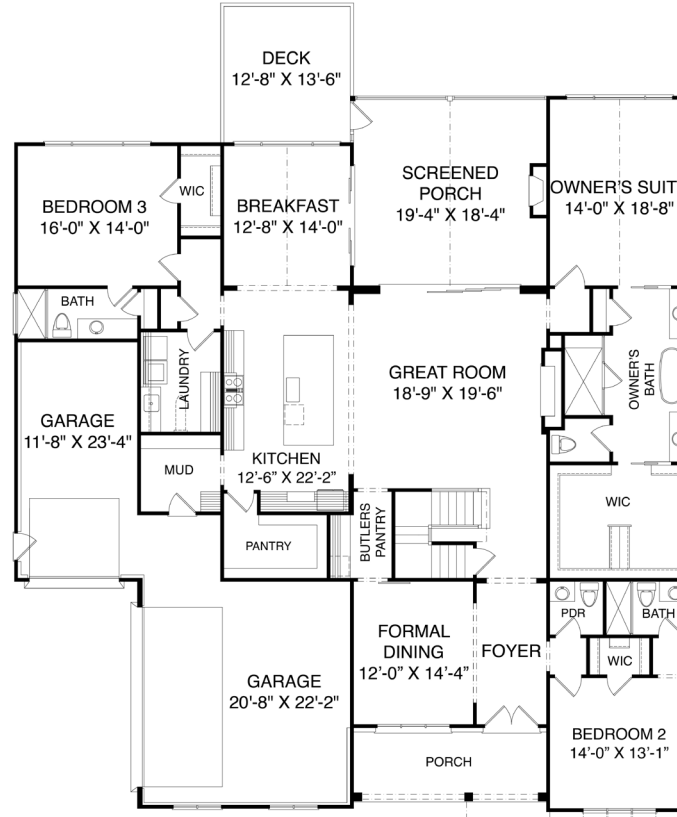

WESTFALL

ICG Homes, Homesite 110 - 4,490 SF
144 West Beech Slope Court • Chapel Hill, NC 27517

03/28/2024

Westfall's fully furnished model is open daily at 64 West Beech Slope Court. Floorplans and renderings are artist representations for illustrative purposes only and subject to change without prior notice. Dimensions are approximate. Plans are copyrighted and duplication is prohibited. Sales by ColdwellBanker Howard Pery and Walston New Homes & Land • Westfall-ChapelHill.com • 919-525-3889

BASEMENT

FIRST FLOOR

SECOND FLOOR

ICG Homes
 Homesite 110 - 4,490 SF
 144 West Beech Slope Court • Chapel Hill, NC 27517