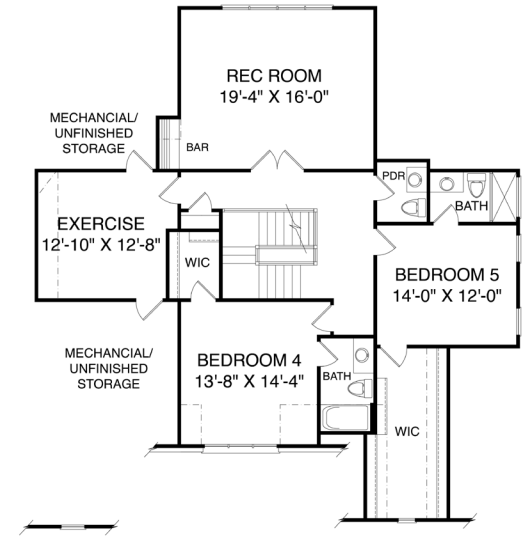

WESTFALL

ICG Homes, Homesite 110 - 4,490 SF
144 West Beech Slope Court • Chapel Hill, NC 27517

03/28/2024

Westfall's fully furnished model is open daily at 64 West Beech Slope Court. Floorplans and renderings are artist representations for illustrative purposes only and subject to change without prior notice. Dimensions are approximate. Plans are copyrighted and duplication is prohibited. Sales by ColdwellBanker Howard Pery and Walston New Homes & Land • Westfall-ChapelHill.com • 919-525-3889

BASEMENT

FIRST FLOOR

SECOND FLOOR

ICG Homes
 Homesite 110 - 4,490 SF
 144 West Beech Slope Court • Chapel Hill, NC 27517