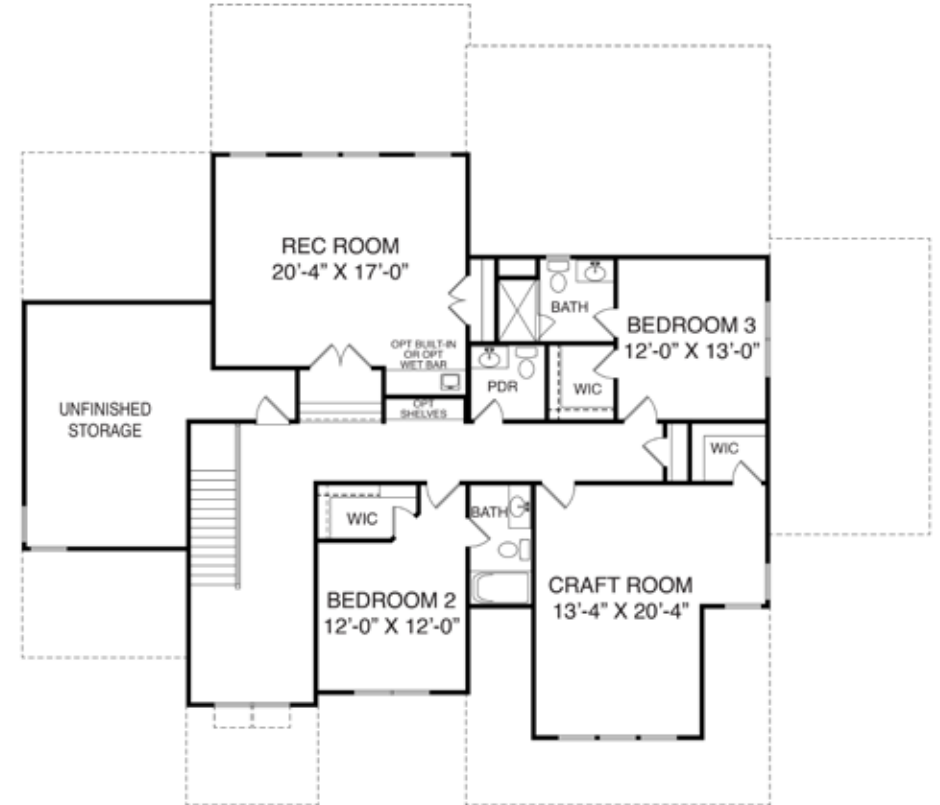

WESTFALL

ICG Homes, Homesite 33 - 4,300 SF
30 Futrell Ridge Court • Chapel Hill, NC 27517

08/23/2021

Westfall's fully furnished model is open daily at 64 West Beech Slope Court. Floorplans and renderings are artist representations for illustrative purposes only and subject to change without prior notice. Dimensions are approximate. Plans are copyrighted and duplication is prohibited. Sales by ColdwellBanker Howard Perry and Walston New Homes & Land • Westfall-ChapelHill.com • 919-525-3889

FIRST FLOOR

SECOND FLOOR

ICG Homes
 Homesite 33 - 4,300 SF
 30 Futrell Ridge Court • Chapel Hill, NC 27517