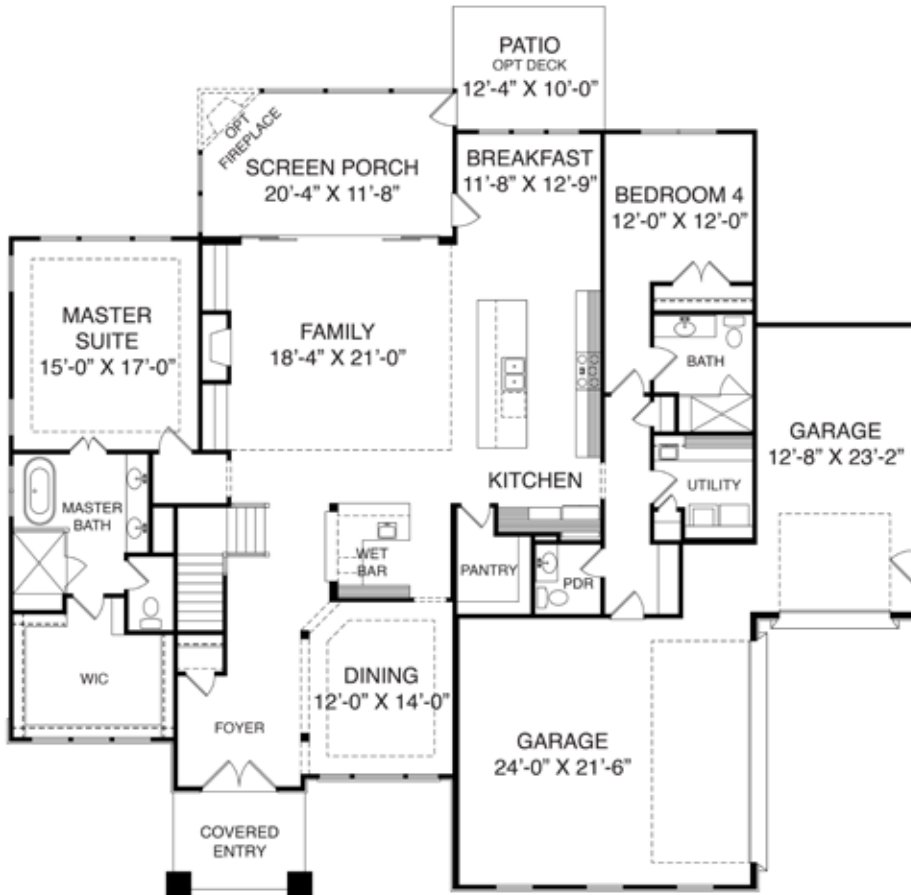

WESTFALL

ICG Homes, Homesite 33 - 4,300 SF
30 Futrell Ridge Court • Chapel Hill, NC 27517

08/23/2021

Westfall's fully furnished model is open daily at 64 West Beech Slope Court. Floorplans and renderings are artist representations for illustrative purposes only and subject to change without prior notice. Dimensions are approximate. Plans are copyrighted and duplication is prohibited. Sales by ColdwellBanker Howard Perry and Walston New Homes & Land • Westfall-ChapelHill.com • 919-525-3889

FIRST FLOOR

SECOND FLOOR

ICG Homes
 Homesite 33 - 4,300 SF
 30 Futrell Ridge Court • Chapel Hill, NC 27517