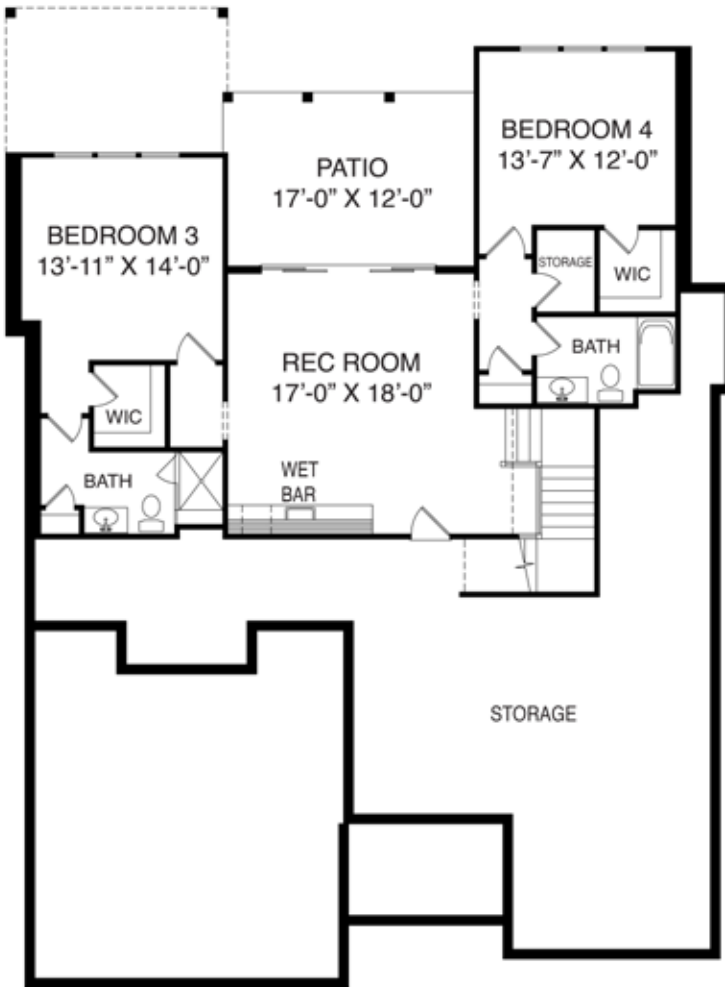

WESTFALL

ICG Homes, Homesite 9 - 3,199 SF
227 Beech Slope Court • Chapel Hill, NC 27517

07/20/2021

Westfall's fully furnished model is open daily at 64 West Beech Slope Court. Floorplans and renderings are artist representations for illustrative purposes only and subject to change without prior notice. Dimensions are approximate. Plans are copyrighted and duplication is prohibited. Sales by ColdwellBanker Howard Perry and Walston New Homes & Land • Westfall-ChapelHill.com • 919-525-3889

BASEMENT

FIRST FLOOR

ICG Homes
 Homesite 9 - 3,199 SF
 227 Beech Slope Court • Chapel Hill, NC 27517