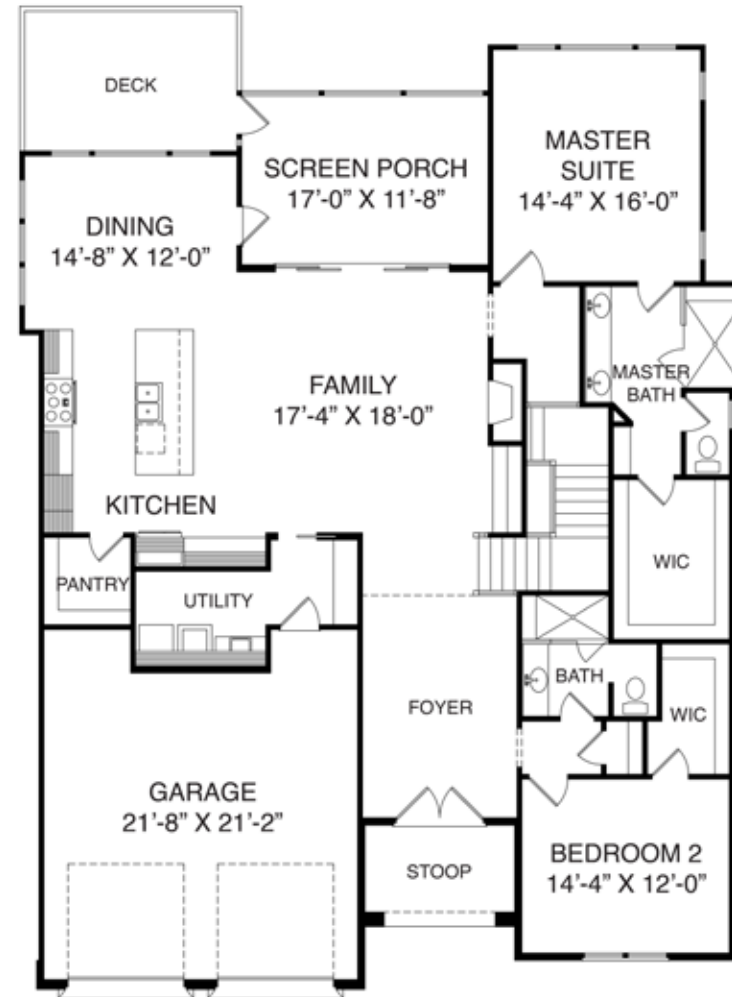

WESTFALL

ICG Homes, Homesite 9 - 3,199 SF
227 Beech Slope Court • Chapel Hill, NC 27517

07/20/2021

Westfall's fully furnished model is open daily at 64 West Beech Slope Court. Floorplans and renderings are artist representations for illustrative purposes only and subject to change without prior notice. Dimensions are approximate. Plans are copyrighted and duplication is prohibited. Sales by ColdwellBanker Howard Perry and Walston New Homes & Land • Westfall-ChapelHill.com • 919-525-3889

BASEMENT

FIRST FLOOR

ICG Homes
 Homesite 9 - 3,199 SF
 227 Beech Slope Court • Chapel Hill, NC 27517