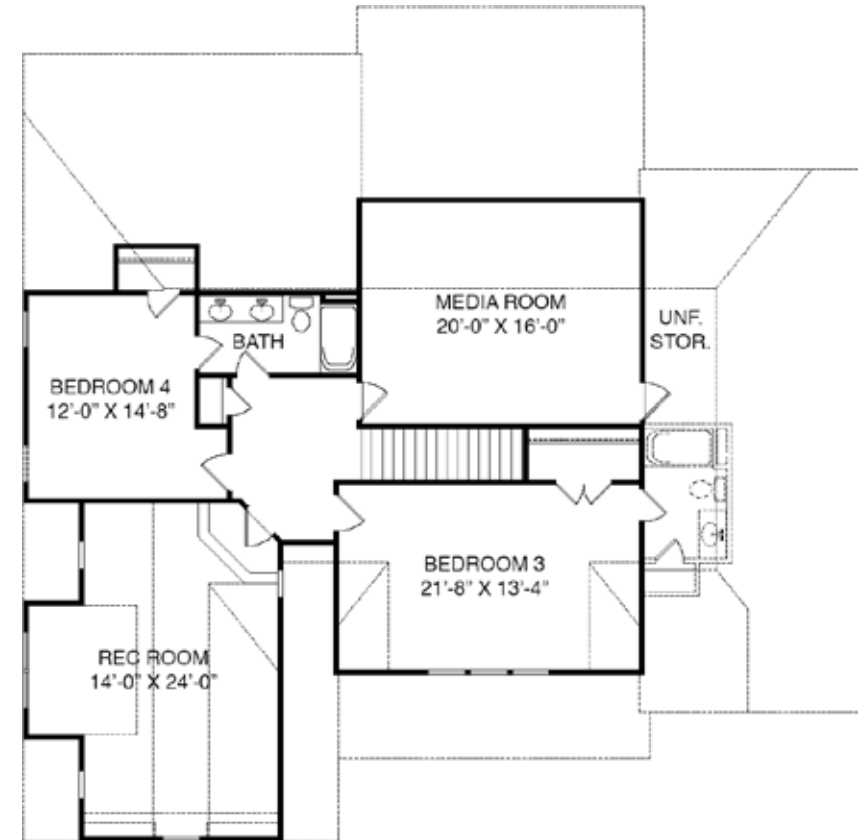

ICG Homes, Homesite 1 - 3,672 SF
41 Beech Slope Court • Chapel Hill, NC 27517

Westfall Sales Office open daily

919-244-1462 • 161 Leatherwood Lane in Chapel Hill, NC 27517 • Westfall-ChapelHill.com

*Floorplans and renderings are artist representations and subject to change without prior notice. Dimensions are approximate.
Plans are copyrighted and duplication is prohibited. Sales by Coldwell Banker Howard Perry and Walston Builder Services.*

FIRST FLOOR

SECOND FLOOR

ICG Homes
 Homesite 1 - 3,672 SF
 41 Beech Slope Court • Chapel Hill, NC 27517