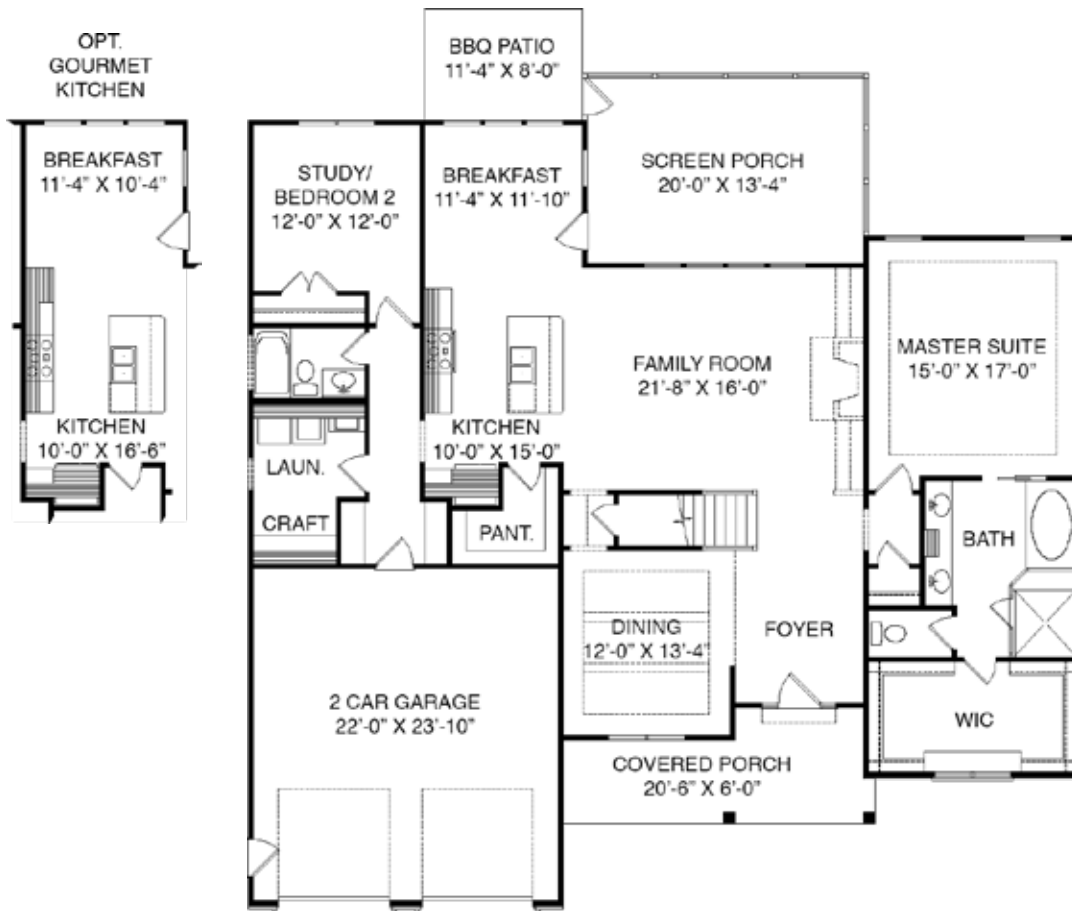

ICG Homes, Homesite 1 - 3,672 SF
41 Beech Slope Court • Chapel Hill, NC 27517

Westfall Sales Office open daily

919-244-1462 • 161 Leatherwood Lane in Chapel Hill, NC 27517 • Westfall-ChapelHill.com

*Floorplans and renderings are artist representations and subject to change without prior notice. Dimensions are approximate.
Plans are copyrighted and duplication is prohibited. Sales by Coldwell Banker Howard Perry and Walston Builder Services.*

FIRST FLOOR

SECOND FLOOR

ICG Homes
 Homesite 1 - 3,672 SF
 41 Beech Slope Court • Chapel Hill, NC 27517