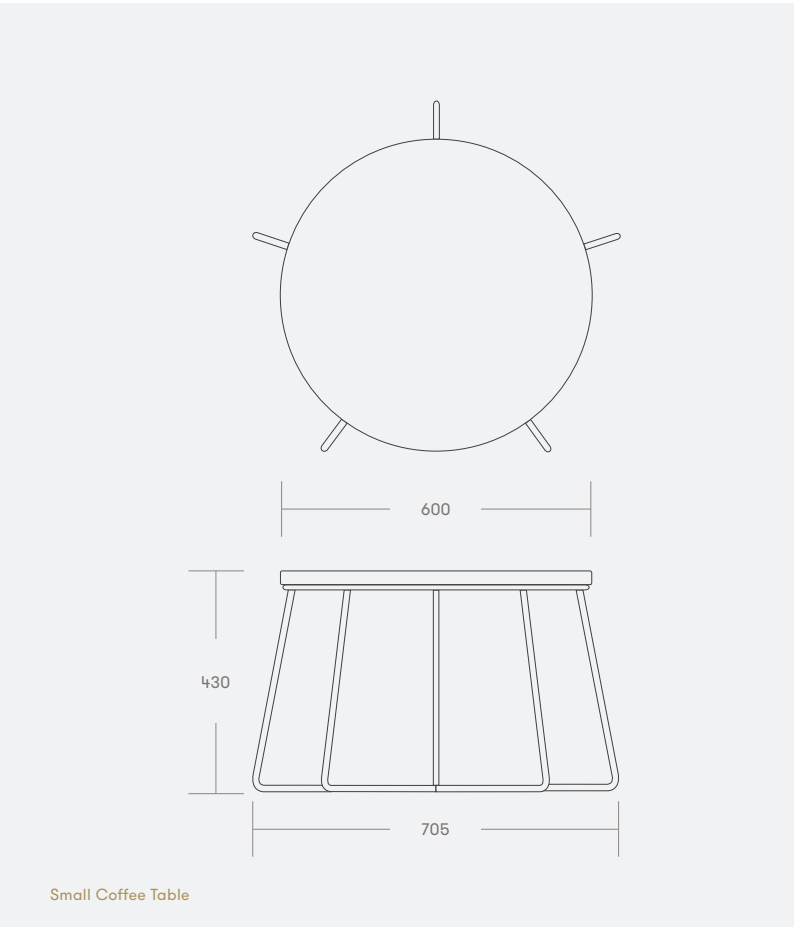

Small Coffee Table

Small Coffee Table

Signature Coffee Table

Description

Featuring a beautiful timber top built from sustainable, locally-sourced hardwood, the Signature Coffee Table is a modern classic. Each custom made in your choice of finishes.

Materials

Top: Rounded timber top.
Base: Mild Steel - 14mm round, powder coated with clip on protective feet.

Sizes (mm)

Small: 430(h) / 705(w) base / 600(w) top
Large: 430(h) / 980(w) base / 900 (w) top