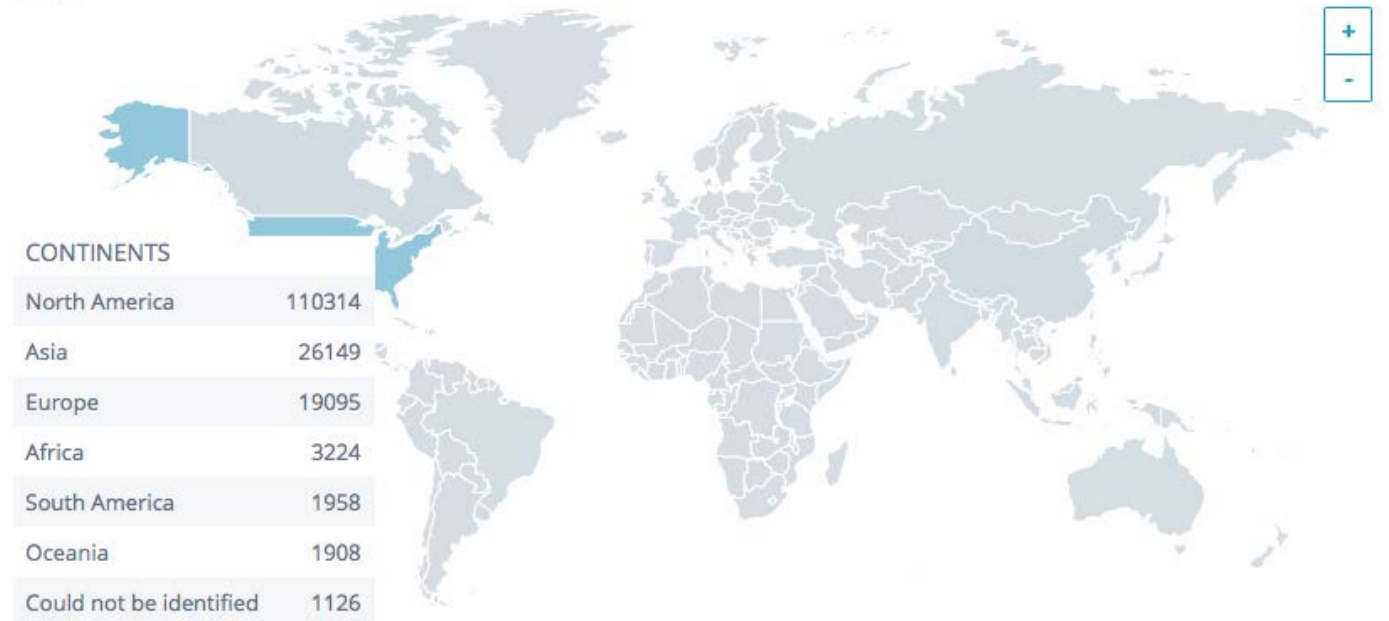

Hide details

Export

Duration per session (in sec.)

DATE	01/01/2018 - 12/31/2018 DURATION (SEC.)	12/31/2016 - 12/30/2017 DURATION (SEC.)	CHANGE
01/01/2018	318.88	321.16	-0.70% ↓
02/01/2018	317.63	314.18	+1.10% ↑
03/01/2018	313.21	352.75	-11.20% ↓
04/01/2018	321.99	327.03	-1.50% ↓
05/01/2018	303.03	339.11	-10.60% ↓
06/01/2018	319.70	346	-7.60% ↓
07/01/2018	322.67	349.69	-7.70% ↓
08/01/2018	313.31	342.07	-8.40% ↓
09/01/2018	306.06	310.64	-1.50% ↓
10/01/2018	261.34	309.64	-15.60% ↓
11/01/2018	298.51	359.58	-17.00% ↓
12/01/2018	315.48	353.63	-10.80% ↓
Average	309.32	335.46	

Hide details

Export

Visitor locations

01/01/2018

COUNTRY	01/01/2018 - 12/31/2018	PERCENTAGE
United States of America	100,467	61.35%
Canada	7,574	4.63%
China	7,205	4.40%
Ireland	5,062	3.09%
Singapore	4,917	3.00%
Indonesia	2,801	1.71%
India	2,632	1.61%
Philippines	2,179	1.33%
United Kingdom	2,016	1.23%
France	1,769	1.08%
Ukraine	1,680	1.03%