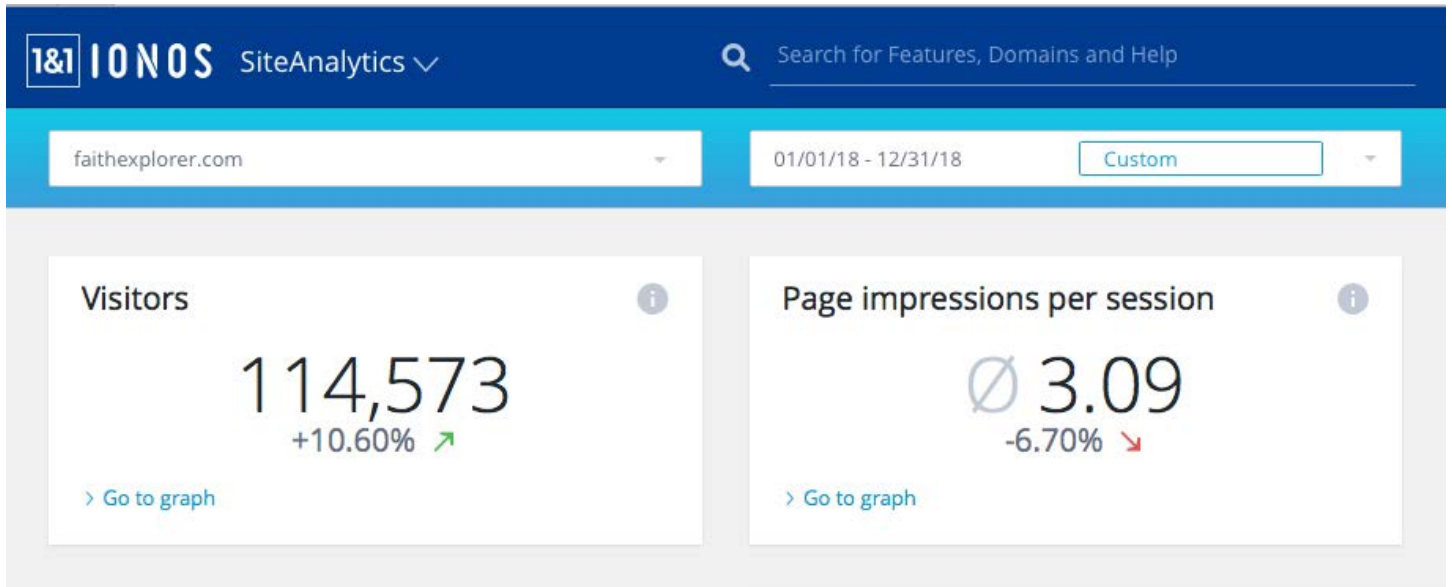

FaithExplorer Statistics 2018

www.faithexplorer.com

	Day	Month	Year 2018
Visitors	314	9,548	114,573
Sessions	449	13,649	163,782
Pages	3.09	3.09	3.09
Seconds per session	309.32	309.32	309.32
Minutes per session	5.16	5.16	5.16
Hours	39	1,173	14,073

Sessions

DATE	01/01/2018 - 12/31/2018		12/31/2016 - 12/30/2017		CHANGE
	SESSIONS	SESSIONS	SESSIONS	SESSIONS	
01/01/2018	13,316	11,423			+16.60% ↗
02/01/2018	11,742	10,168			+15.50% ↗
03/01/2018	13,921	10,737			+29.70% ↗
04/01/2018	12,788	11,135			+14.80% ↗
05/01/2018	14,144	11,758			+20.30% ↗
06/01/2018	12,920	11,271			+14.60% ↗
07/01/2018	13,849	11,912			+16.30% ↗
08/01/2018	13,345	12,939			+3.10% ↗
09/01/2018	12,843	13,801			-6.90% ↘
10/01/2018	14,498	13,113			+10.60% ↗
11/01/2018	15,489	12,549			+23.40% ↗
12/01/2018	14,927	12,849			+16.20% ↗
Total	163,782	143,655			

Hide details

Export

Duration per session (in sec.)

DATE	01/01/2018 - 12/31/2018 DURATION (SEC.)	12/31/2016 - 12/30/2017 DURATION (SEC.)	CHANGE
01/01/2018	318.88	321.16	-0.70% ↓
02/01/2018	317.63	314.18	+1.10% ↑
03/01/2018	313.21	352.75	-11.20% ↓
04/01/2018	321.99	327.03	-1.50% ↓
05/01/2018	303.03	339.11	-10.60% ↓
06/01/2018	319.70	346	-7.60% ↓
07/01/2018	322.67	349.69	-7.70% ↓
08/01/2018	313.31	342.07	-8.40% ↓
09/01/2018	306.06	310.64	-1.50% ↓
10/01/2018	261.34	309.64	-15.60% ↓
11/01/2018	298.51	359.58	-17.00% ↓
12/01/2018	315.48	353.63	-10.80% ↓
Average	309.32	335.46	

Hide details

Export

Visitor locations

01/01/2018

COUNTRY	01/01/2018 - 12/31/2018	PERCENTAGE
United States of America	100,467	61.35%
Canada	7,574	4.63%
China	7,205	4.40%
Ireland	5,062	3.09%
Singapore	4,917	3.00%
Indonesia	2,801	1.71%
India	2,632	1.61%
Philippines	2,179	1.33%
United Kingdom	2,016	1.23%
France	1,769	1.08%
Ukraine	1,680	1.03%