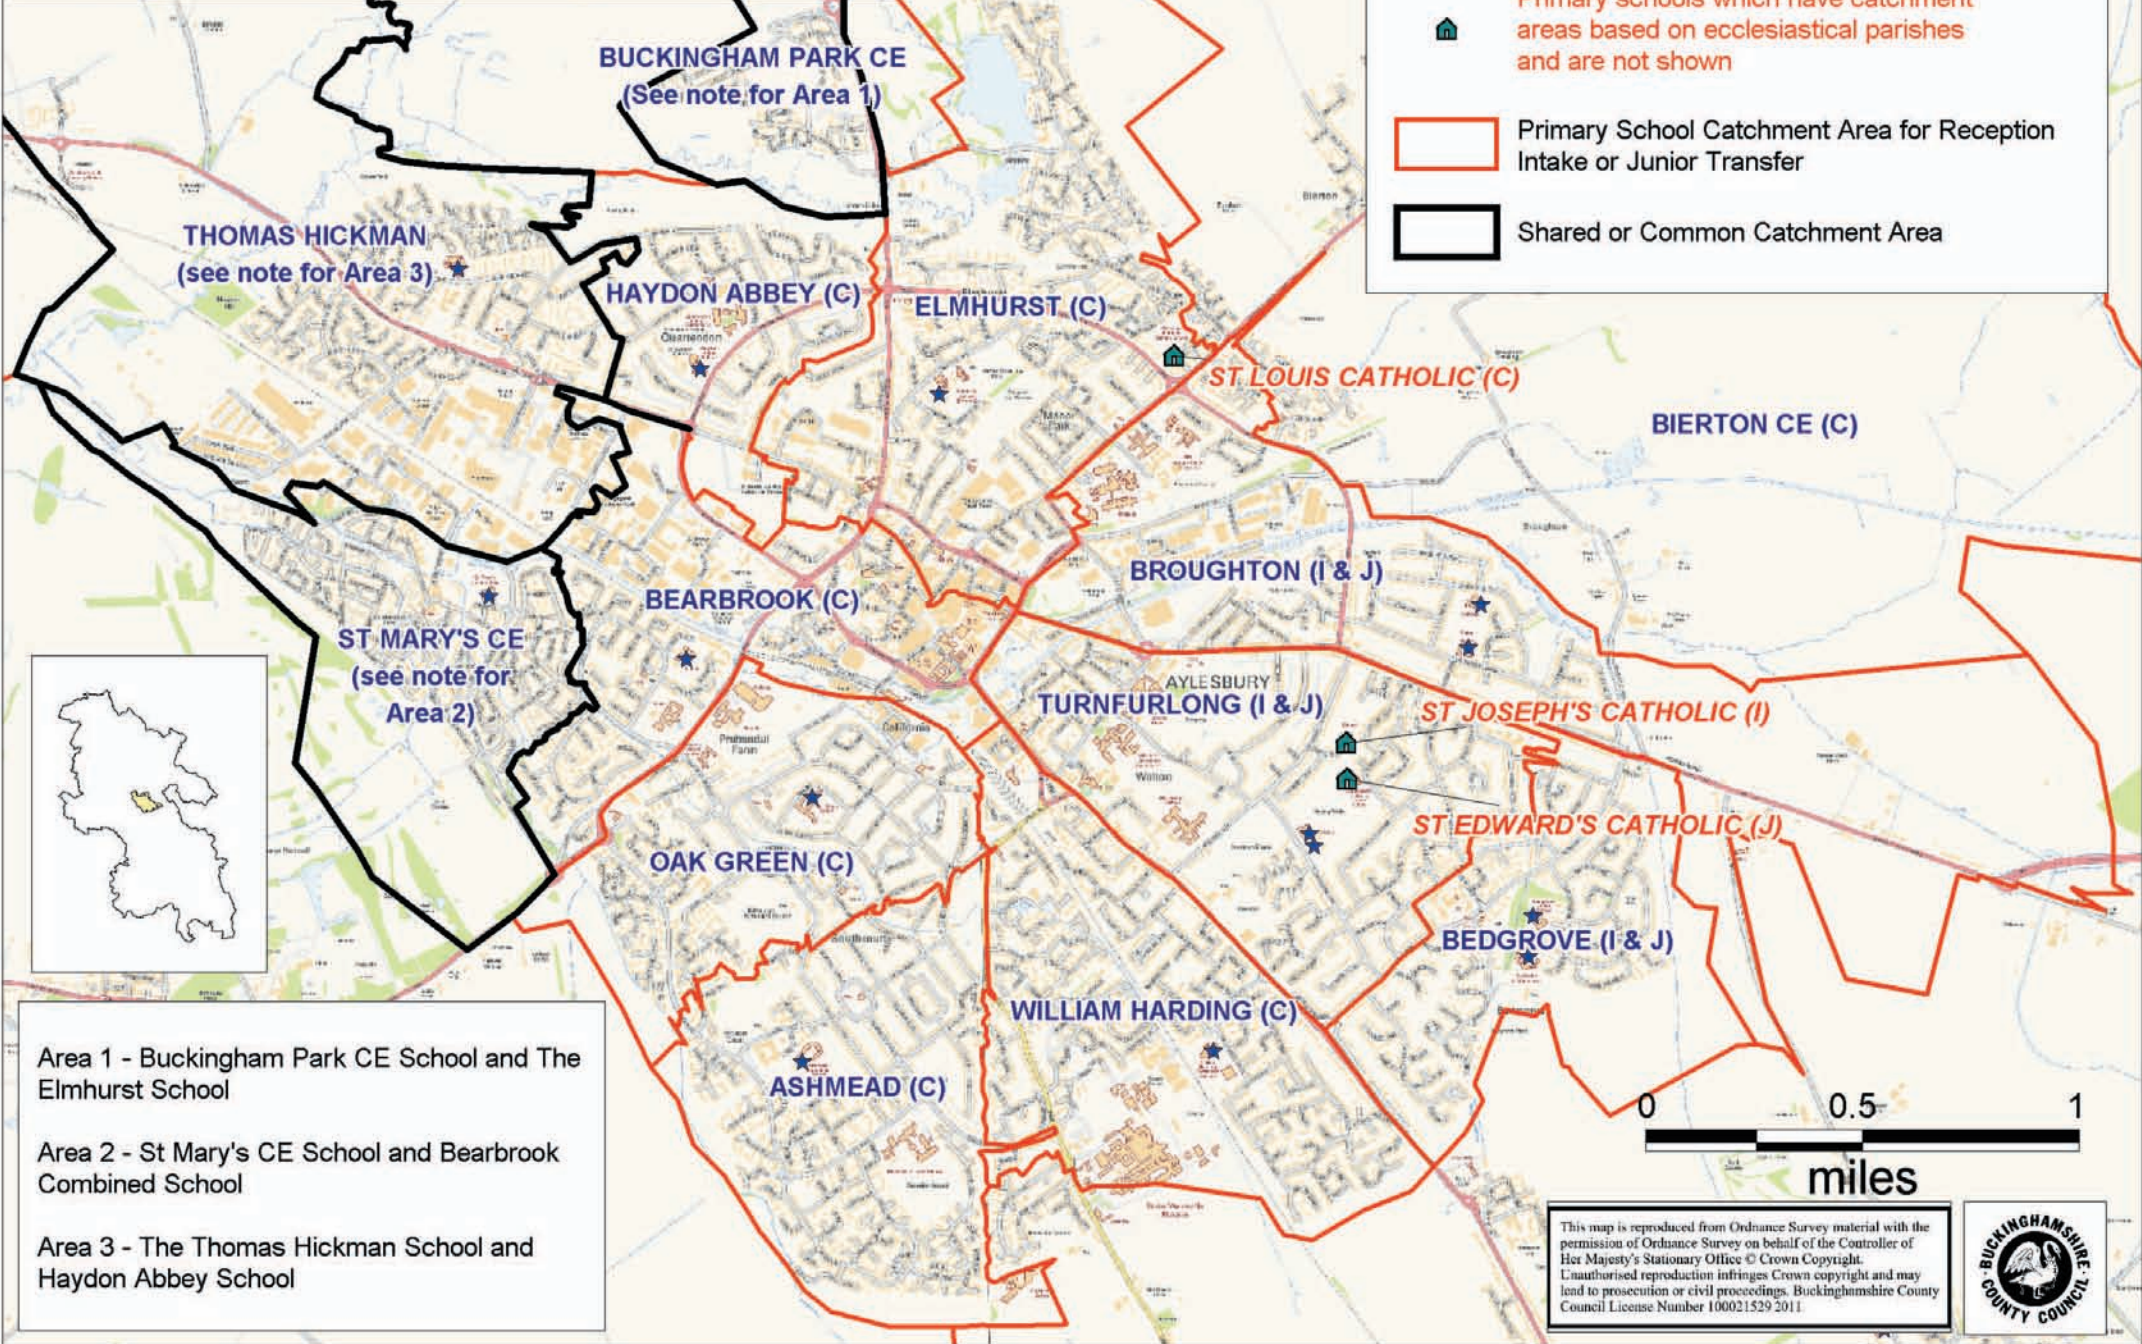

A Guide to Primary Catchment Areas for September 2013 for Aylesbury Town

- ★ Primary School
- 🏠 Primary schools which have catchment areas based on ecclesiastical parishes and are not shown
- 🟠 Primary School Catchment Area for Reception Intake or Junior Transfer
- 🟤 Shared or Common Catchment Area

Area 1 - Buckingham Park CE School and The Elmhurst School

Area 2 - St Mary's CE School and Bearbrook Combined School

Area 3 - The Thomas Hickman School and Haydon Abbey School

This map is reproduced from Ordnance Survey material with the permission of Ordnance Survey on behalf of the Controller of Her Majesty's Stationary Office © Crown Copyright. Unauthorised reproduction infringes Crown copyright and may lead to prosecution or civil proceedings. Buckinghamshire County Council License Number 100021529 2011.