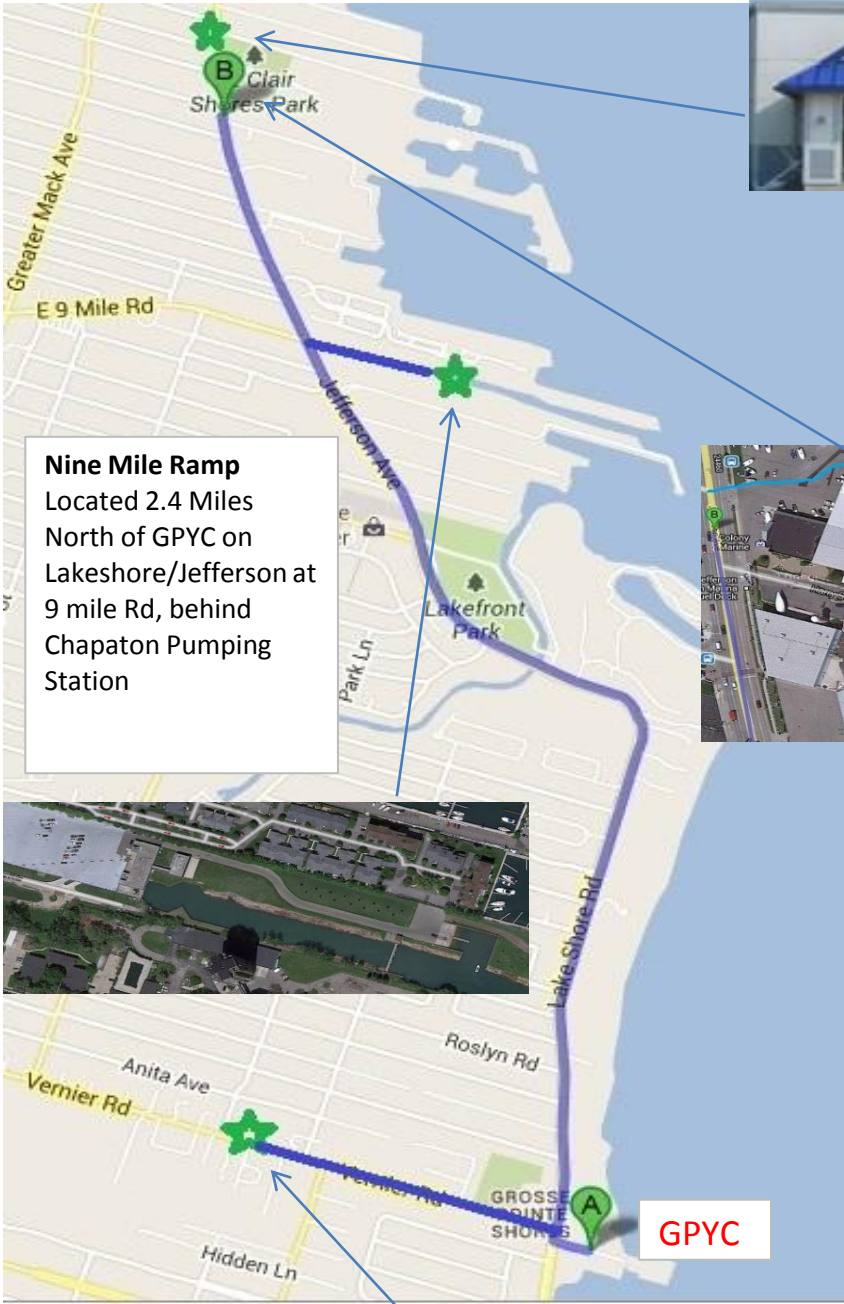

**Mike's Marine Supply**

Located 0.2 Miles North of Colony Marine on Jefferson Ave.

**24910 Jefferson Ave**

**Nine Mile Ramp**

Located 2.4 Miles North of GPYC on Lakeshore/Jefferson at 9 mile Rd, behind Chapaton Pumping Station

**Colony Marine - Trailer Storage**

Leave GPYC turn right onto Lake Shore. Proceed north 2.9 mi. to Colony. Enter the parking lot on the north side of the Showroom and continue thru the automatic gate along the storage buildings to the sign indicating USODA Trailer Storage. It will be Building #2, along the south wall.

**24530 Jefferson Ave  
St Clair Shores, MI 48080**

**Parking**

**Grosse Pointe North High School**

Leave GPYC turning right and immediately move to the left turn lane, then turn left (west) onto Vernier. Travel 0.7 miles to the first stoplight and turn left into the driveway of Grosse Pointe High School. Park your vehicle and take the shuttle bus back to the GPYC.

**707 Vernier Rd  
Grosse Pointe Woods, MI 48236**