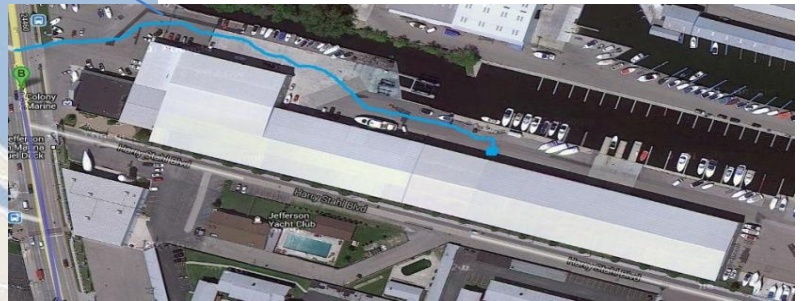

**Mike's Marine Supply**

Located 0.2 Miles North of Colony Marine on Jefferson Ave.

**24910 Jefferson Ave**

**Nine Mile Ramp**

Located 2.4 Miles North of GPYC on Lakeshore/Jefferson at 9 mile Rd, behind Chapaton Pumping Station

**Colony Marine - Trailer Storage**

Leave GPYC turn right onto Lake Shore. Proceed north 2.9 mi. to Colony. Enter the parking lot on the north side of the Showroom and continue thru the automatic gate along the storage buildings to the sign indicating USODA Trailer Storage. It will be Building #2, along the south wall.

**24530 Jefferson Ave  
St Clair Shores, MI 48080**

**Parking**

**Grosse Pointe North High School**

Leave GPYC turning right and immediately move to the left turn lane, then turn left (west) onto Vernier. Travel 0.7 miles to the first stoplight and turn left into the driveway of Grosse Pointe High School. Park your vehicle and take the shuttle bus back to the GPYC.

**707 Vernier Rd  
Grosse Pointe Woods, MI 48236**