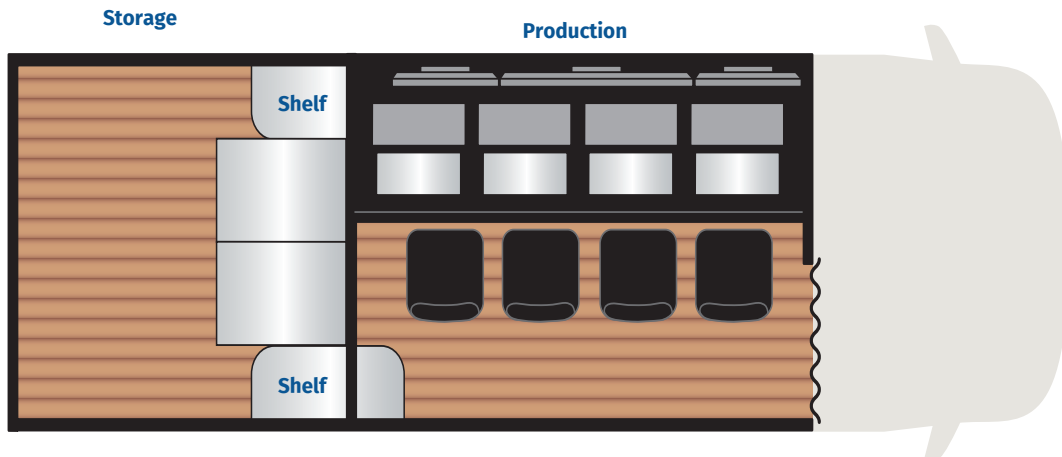

NEP Sweden Compact 2

Compact 2 is a small sized production unit equipped for entertainment and sports events, with a built in storage area.

Vehicle:

Length: 7,4 m
Width: 2,0 m
Height: 2,8 m
Power requirements: 1 x 63 A 3-phase 400 VAC