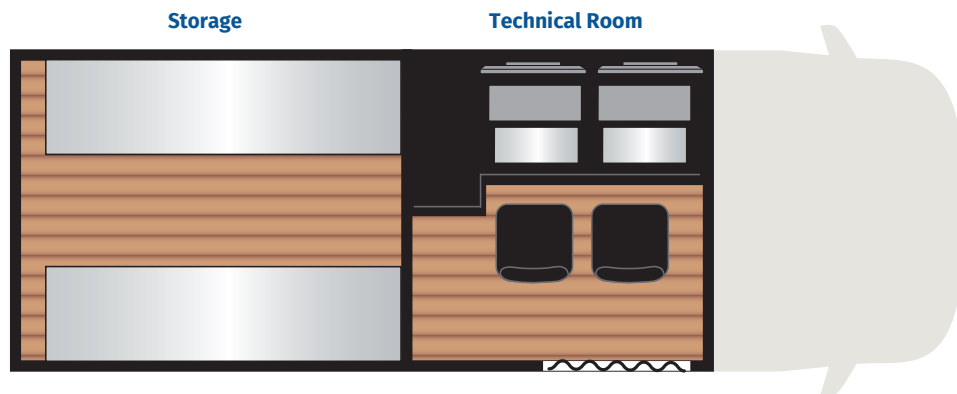

# NEP Sweden RV 1-3

**RV 1-3 is one of the first in NEP Swedens compact remote production unit series, designed as a "Signal HUB" between the venue and the broadcast facility. The RV model can work in the formats 720p50 and 1080i50 SDR and 1080p50 SDR and HDR.**