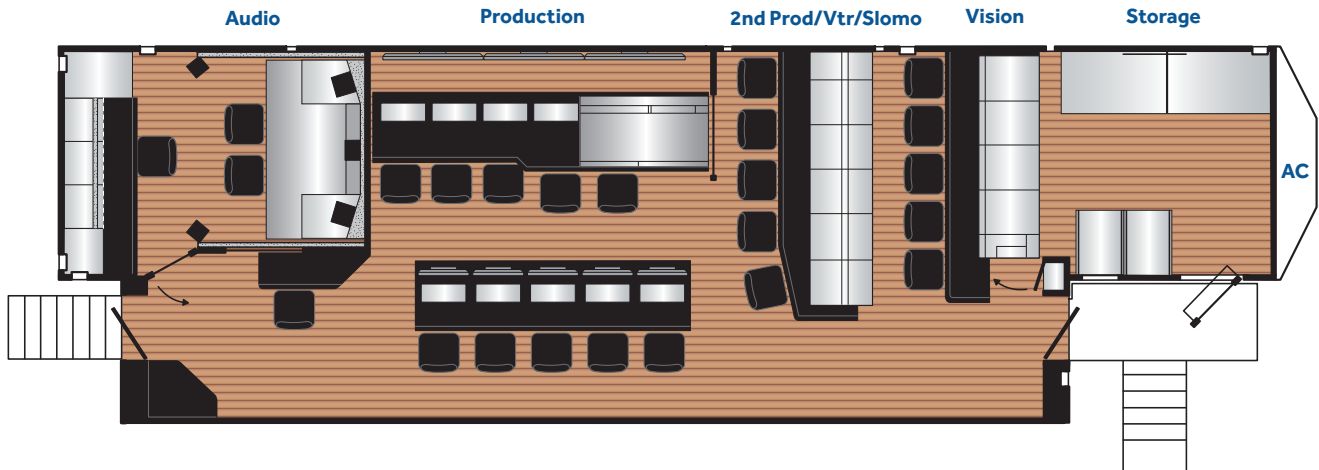

NEP Sweden UHD 3

52 4K I/P HDR Camera Expandable OB Truck 24 Seats with True 5:1 Audio Mixing Area

Trailer:

Length: 13.5m (17.6 incl. tractor)
Width: 4.3 m
Height: 4.0 m
Power requirements: 1 x 63 A 3-phase 400 VAC