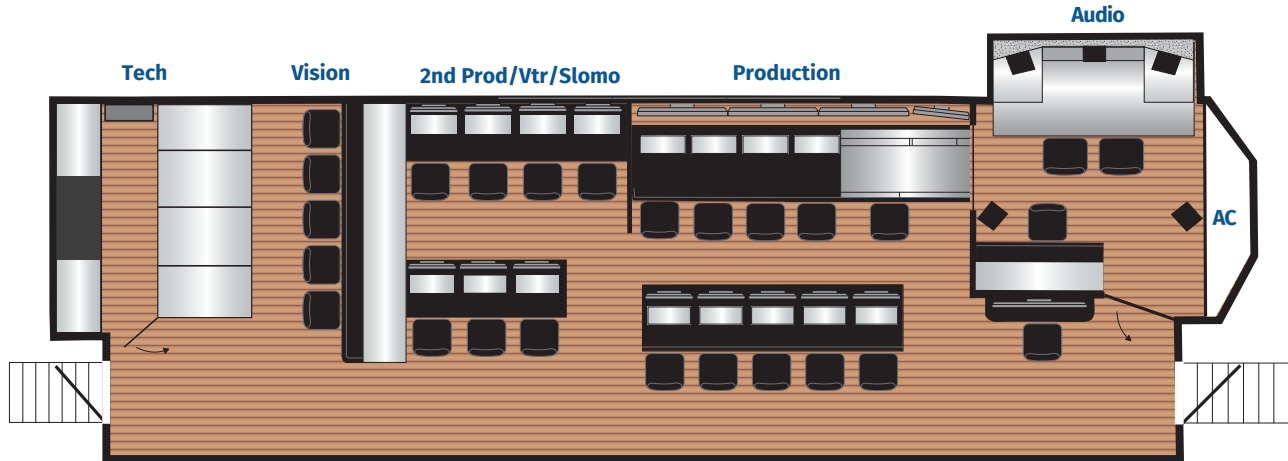

NEP Sweden UHD 1

Unique flexible production unit, allowing 4K/UHD production in High Dynamic Range, 24 Seats with True 5:1 Audio Mixing Area

Trailer:

Length: 16,5 (incl. tractor)
Width: 5,5 m
Height: 4.08 m
Power requirements: 1 x 63 A 3-phase 400 VAC
UPS: Technical

Cameras / Lenses:

Grass Valley LDX-86N | Fiber
Grass Valley LDX86N XtremeSpeed, 3x and 6x speed
Canon 11x - 122x

Production Room 1 (5.1 audio monitoring)

Vision Mixer

Grass Valley K-Frame Production Center
Grass Valley Karrera Mixer panel
4 M/E, 192 i/p (3G-SDI), 64 o/p (3G-SDI)
10 ch RAM Recorder/Image Store
6 keyers per M/E

Production Room 2 (Stereo audio monitoring)

Vision Mixer

Grass Valley Korona mixer panel
Grass Valley K-Frame Production Center (sharing resources with main mixer frame)

VTR / EVS / Hard Drives / Archiving: