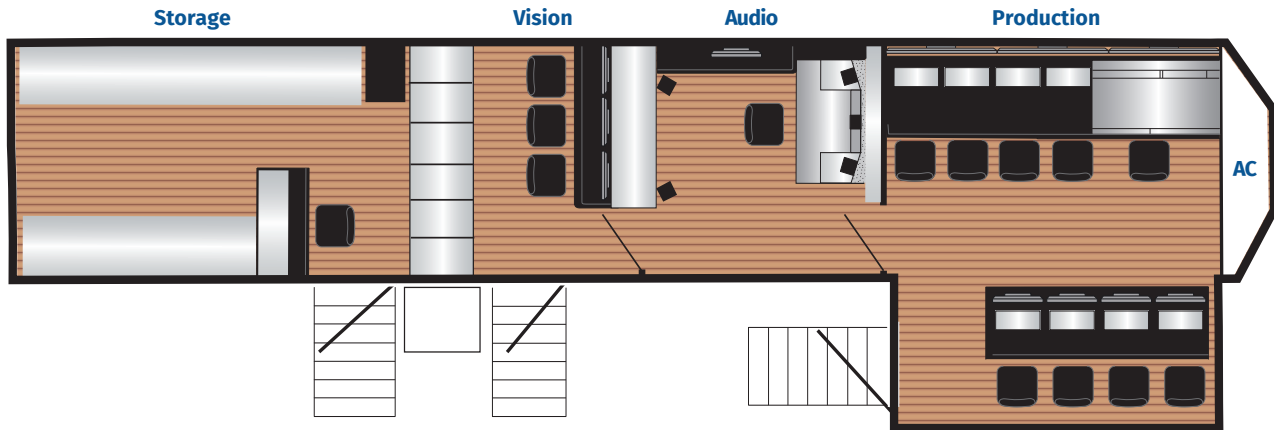

# NEP Sweden HD 16

HD16 is a medium sized, open unit equipped for entertainment and sports events, with a built in storage area.

## Trailer:

Length: 15,5 m (incl. tractor)  
Width: 2.55 m  
Height: 4.0 m  
Power requirements: 1 x 63 A 3-phase 400 VAC