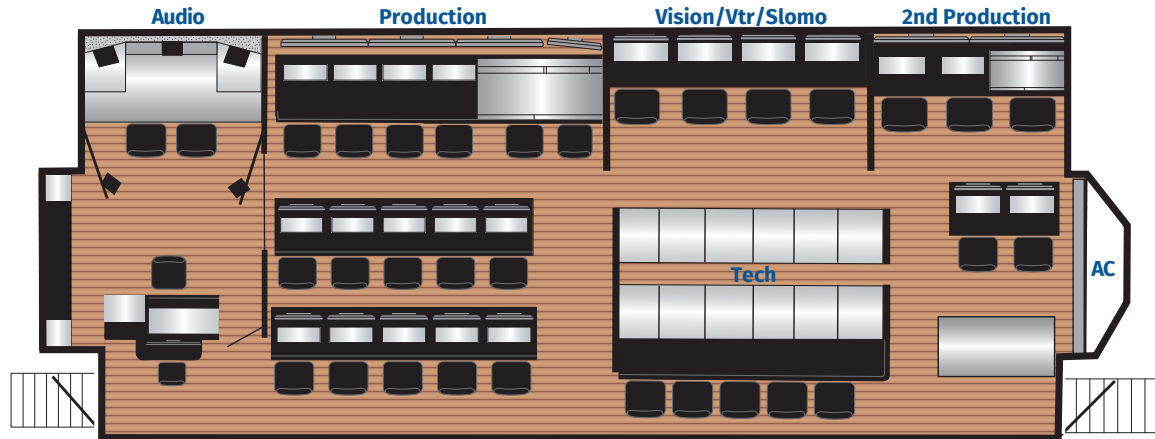

NEP Sweden HD 1

Double expanding production unit, two separate production rooms with 32 seats and True 5:1 Audio Mixing Area

Trailer:

Length: 17,5 m (incl. tractor)
Width: 5.5 m
Height: 4.17 m
Power requirements: 1x 125A or 2 x 63 A 3-phase 400 VAC

Support trailer

Length: 16,85 (incl. tractor)
Width: 2.55 m
Height: 4.11 m
Power requirements: 1x 32A 3-phase 400 VAC

Cameras / Lenses:

Grass Valley LDX-86N | Fiber
Grass Valley LDX86N XtremeSpeed, 3x and 6x speed
Canon 11x - 122x lenses

Production Room 1 (5.1 audio monitoring)

Vision Mixer

Grass Valley Kayenne Switcher
4.5 M/E, 96 i/p, 48 o/p
6 ch RAM Recorder
4 keyers per M/E

Production Room 2 (5.1 audio monitoring)

Vision Mixer

Grass Valley Kayenne Switcher
3,5 M/E, 72 i/p, 36 o/p
6 ch RAM Recorder
4 keyers per M/E