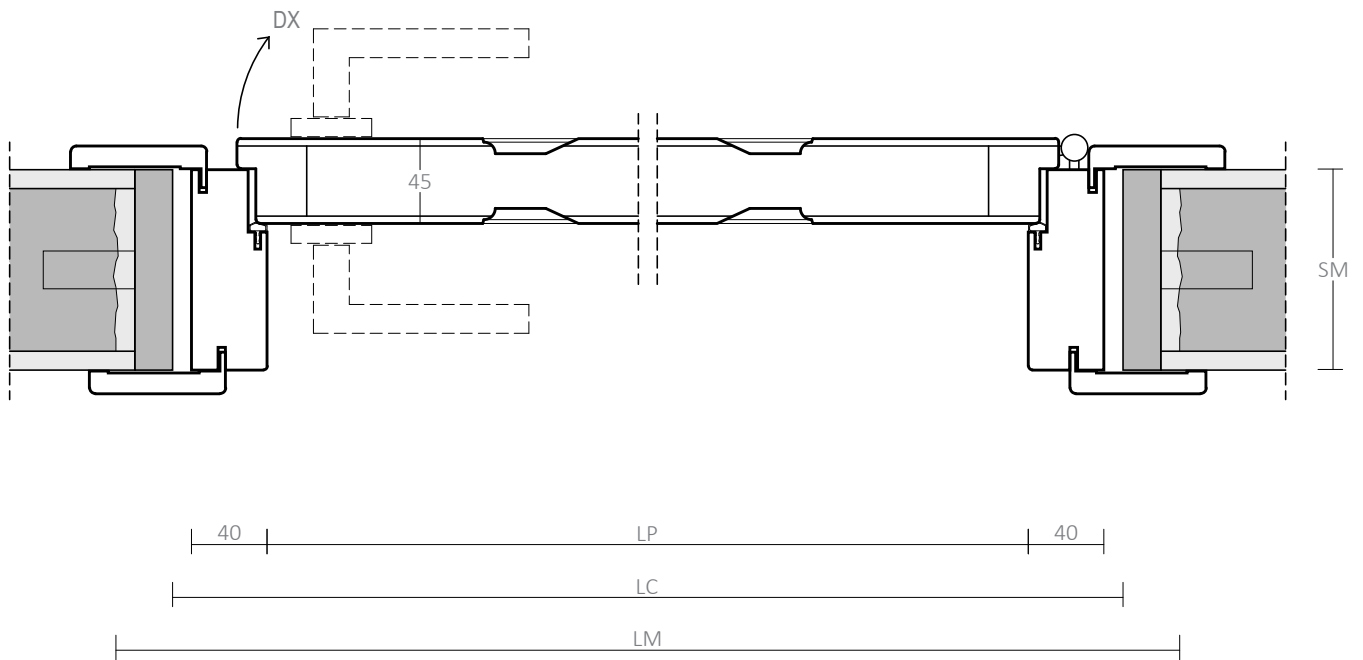

PLANA (DI SERIE / STANDARD)

SCALA / ÉCHELLE / SCALE 1:4