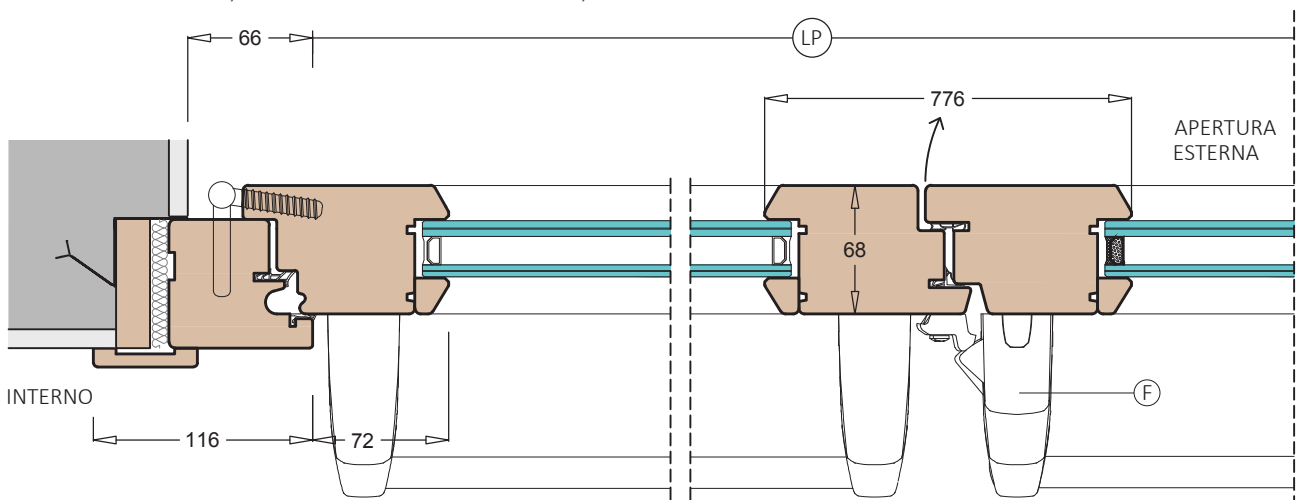

Subframe In wood and metal sheet "L" assembled with clamps and spacers.

Frame In wood (sections as per the drawings).

Wing In wood (sections as per the drawings).

Hinges With friction and adjustable with quantity suitable to the project.

SEZIONE VERTICALE / SECTION VERTICALE / VERTICAL SECTION

LP - Larghezza di Passaggio
 HP - Altezza Passaggio
 F - Maniglione Antipanico

SCALA / ÉCHELLE / SCALE 1:4