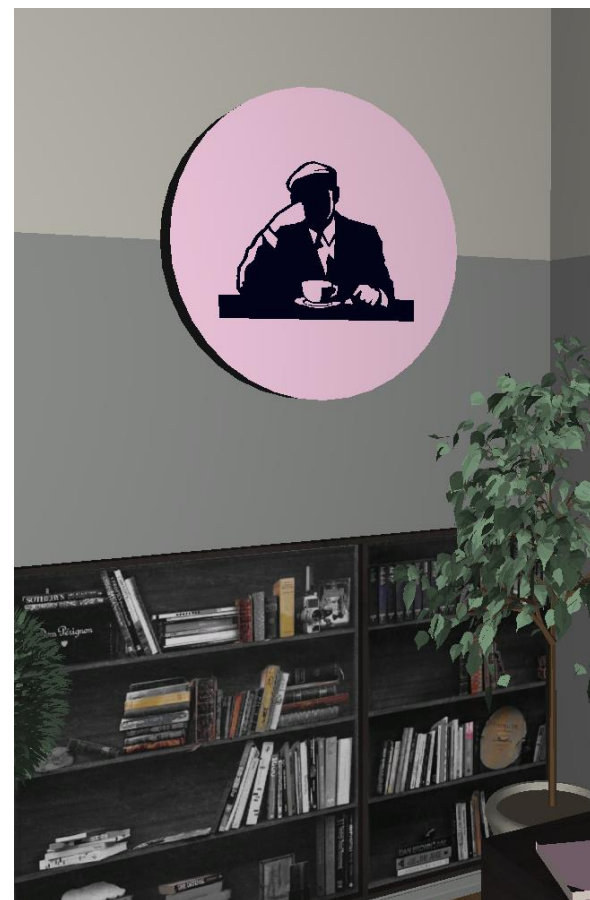

WALL SIGN W/LIGHT

TO BE USED IN MALLS ONLY

Joe & The Juice wall mounted

Front lit, black sides RAL 9005, gloss 30

Single sided

Power supply: 1 pcs.

Model number: BP-C700-340

Input: 240V 0,25 mA 47-63Hz

Output: 9-48V

Watt: 33,6

Kelvin: 4000

Ø800 - 8420-A0-05009