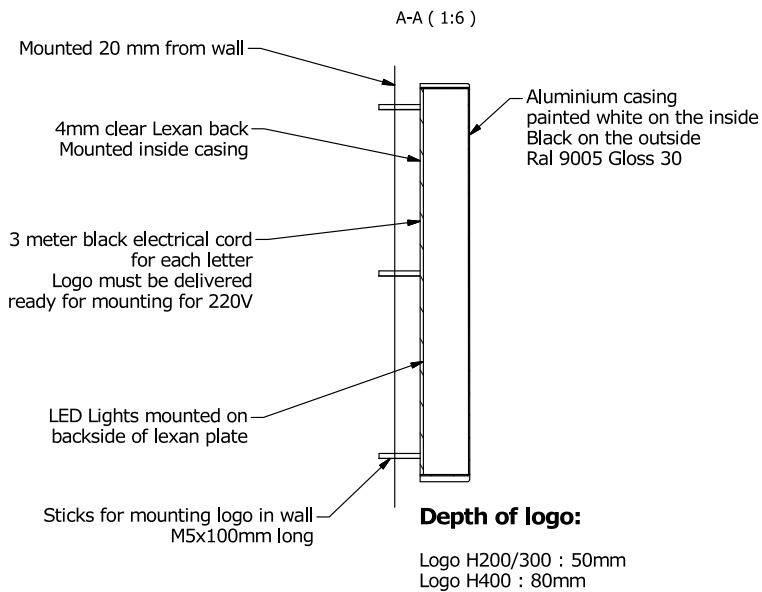

Mounted 20 mm from wall

Kelvin: 3500 LED back lit

Power supply: 1 pcs

Input: 100-240V AC 4A 50-60 Hz

Output: 12V 10A

H300 x D50 - 8419-A0-05002

H400 x D80 - 8419-A0-05003

JOE & THE JUICE