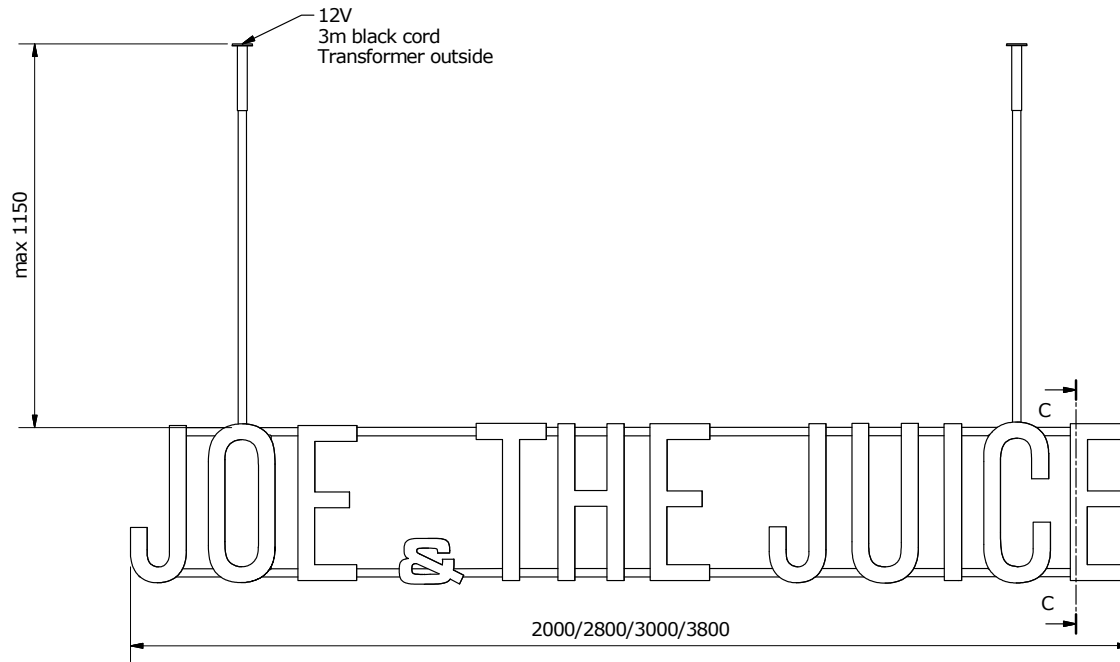

Output: 12V 8,5A

Rated power 85W

Kelvin: 3000

Lux: 2600

Lumen: 7200

Cd/M2: 700

PARTS LIST	
Product Number	NAME
8416-80-05010	Joe & the juice facadesign ceiling L2000
8416-80-05015	Joe & the juice facadesign ceiling L2800
8413-80-05012	Joe & the juice facadesign ceiling L3000
8413-80-05011	Joe & the juice facadesign ceiling L3800

L1290 H200 - 8419-B0-05013

L1935 H300 - 8419-B0-05014

Joe & the Juice Sign sizes		
Drawing number	Size/Height	Approx Length
8419-B0-05013	200mm	1290
8419-B0-05014	300mm	1935

Letters are delivered with spikes according to drawing.
Supplier must deliver a mounting template for drilling the holes for the spikes.