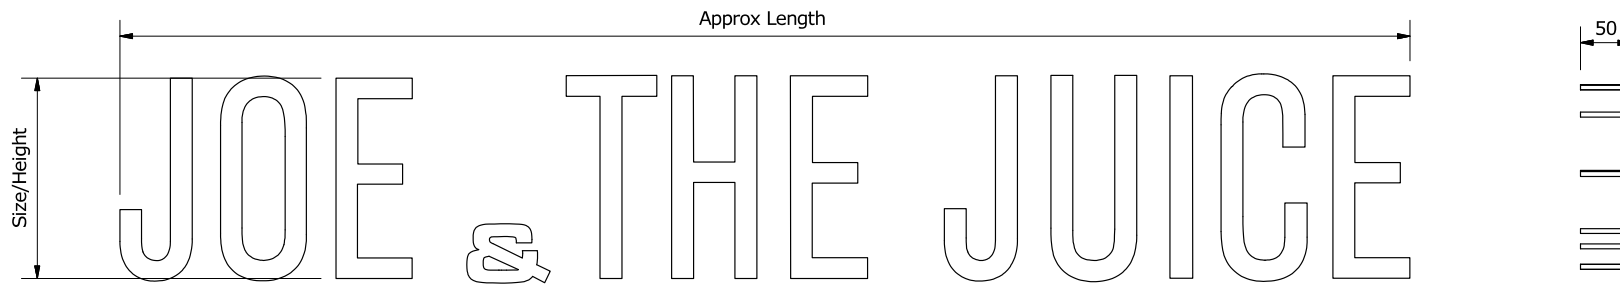

L1290 H200 - 8419-B0-05013

L1935 H300 - 8419-B0-05014

Joe & the Juice Sign sizes		
Drawing number	Size/Height	Approx Length
8419-B0-05013	200mm	1290
8419-B0-05014	300mm	1935

Letters are delivered with spikes according to drawing.
Supplier must deliver a mounting template for drilling the holes for the spikes.