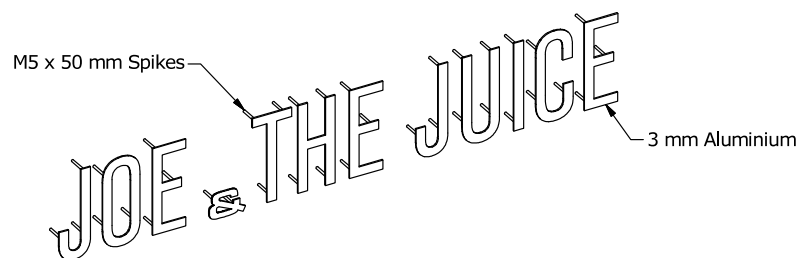

L1290 H200 - 8419-B0-05013

L1935 H300 - 8419-B0-05014

Joe & the Juice Sign sizes		
Drawing number	Size/Height	Approx Length
8419-B0-05013	200mm	1290
8419-B0-05014	300mm	1935

Letters are delivered with spikes according to drawing.
Supplier must deliver a mounting template for drilling the holes for the spikes.