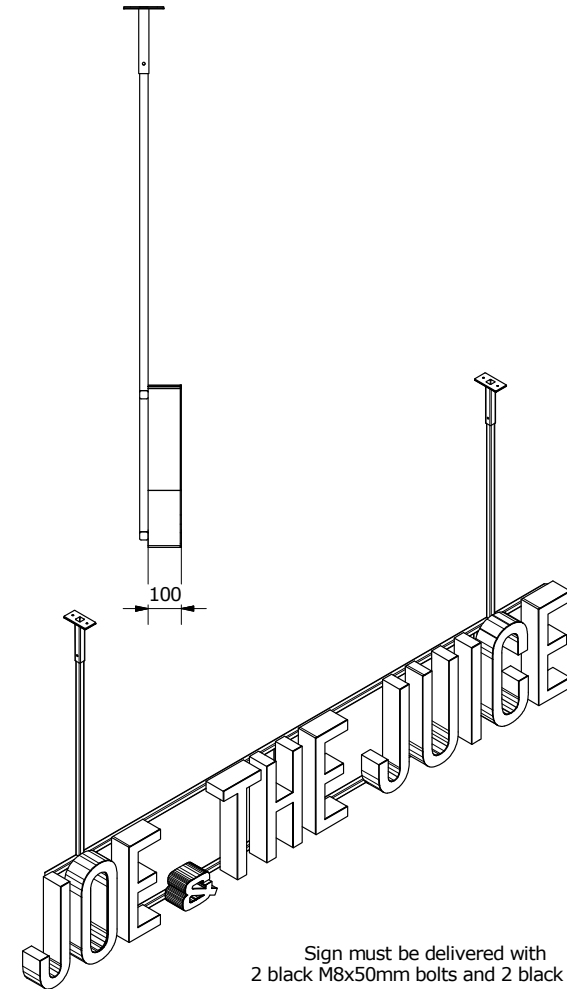

Output: 12V 8,5A

Rated power 85W

Kelvin: 3000

Lux: 2600

Lumen: 7200

Cd/M2: 700

PARTS LIST	
Product Number	NAME
8416-80-05010	Joe & the juice facadesign ceiling L2000
8416-80-05015	Joe & the juice facadesign ceiling L2800
8413-80-05012	Joe & the juice facadesign ceiling L3000
8413-80-05011	Joe & the juice facadesign ceiling L3800