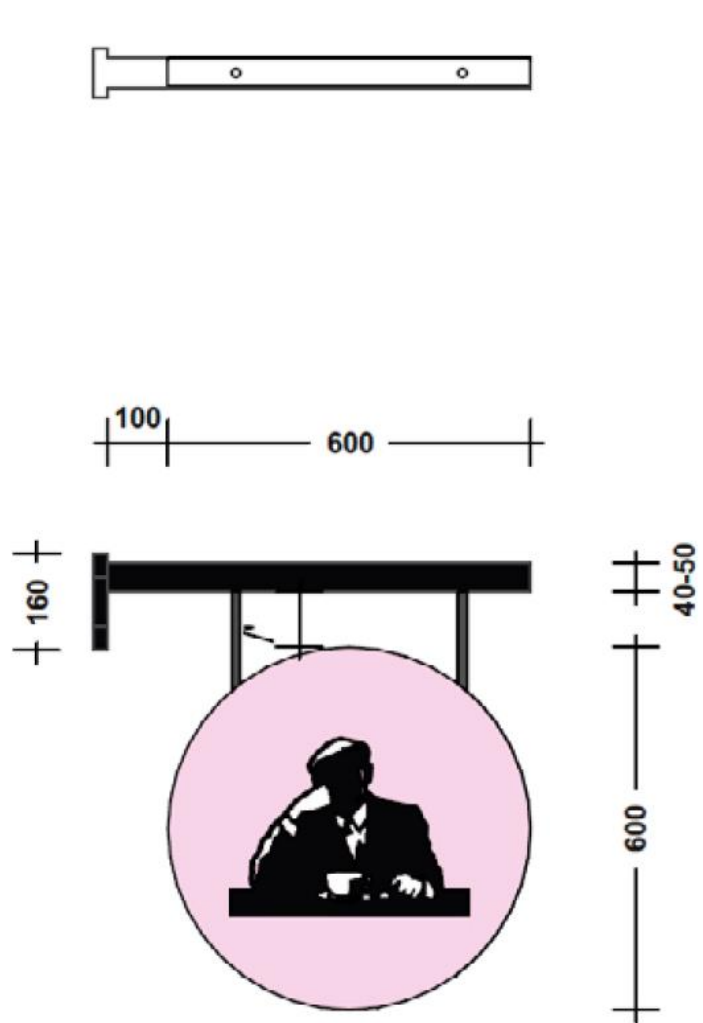

FLAG SIGN (NO LIGHT)