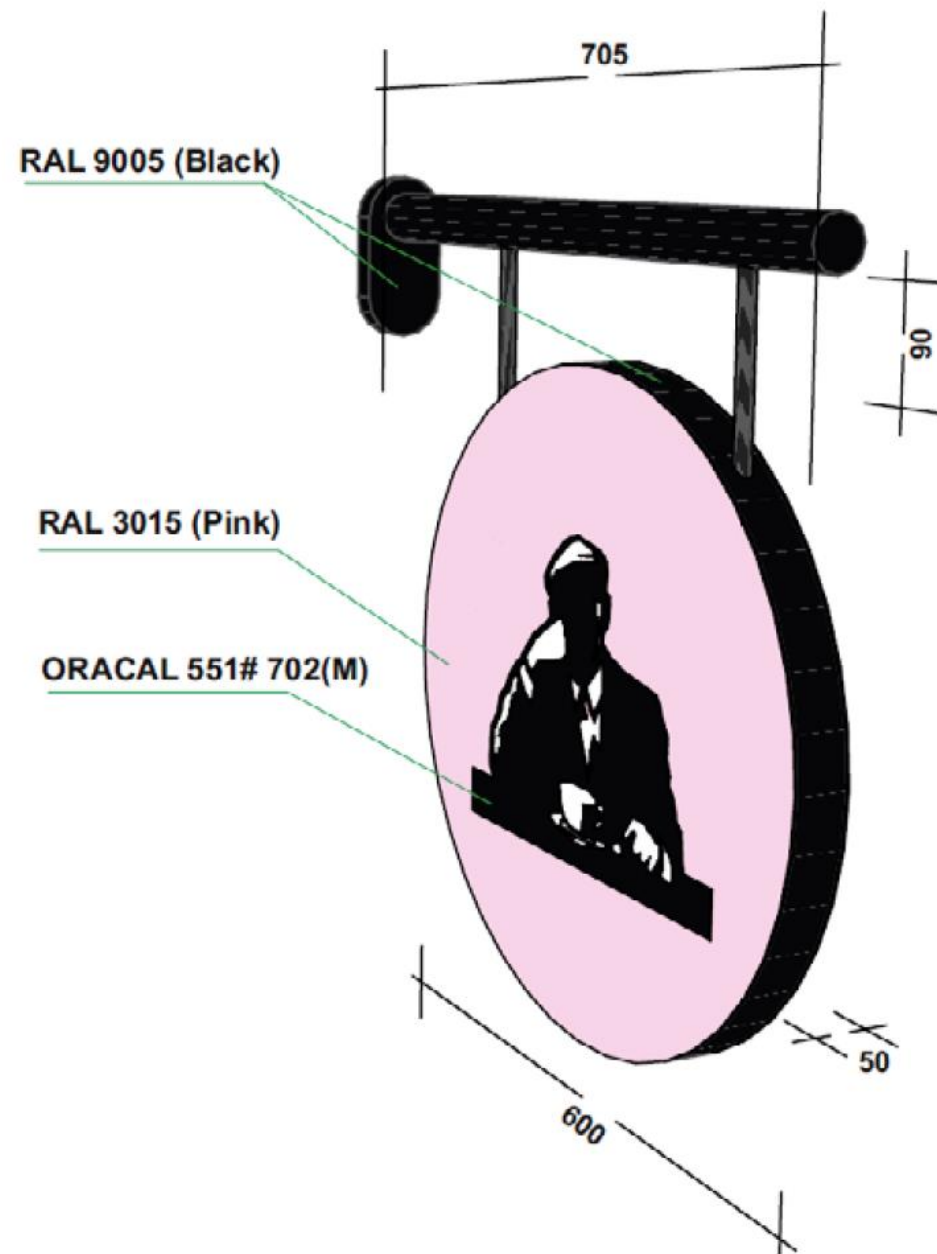

L1290 H200 - 8419-B0-05013

L1935 H300 - 8419-B0-05014

Joe & the Juice Sign sizes		
Drawing number	Size/Height	Approx Length
8419-B0-05013	200mm	1290
8419-B0-05014	300mm	1935

Letters are delivered with spikes according to drawing.
Supplier must deliver a mounting template for drilling the holes for the spikes.

White L1800 x H288 x D6 - 8418-B0-05017

JOE & THE JUICE

FLAG SIGN (NO LIGHT)

Joe & the Juice Flag sign (no light)

Ø600 – Aluminum powder coated black RAL 9005 and RAL 3015, Gloss 30

8419-A0-05008

FLAG SIGN (NO LIGHT)

HANG SIGN W/LIGHT

Joe & The Juice Hang Sign

Double sided / with wire

Power supply: 1 pcs.

Input: 240V 0.25mA 47-63Hz

Output:6-48V

Ø800 - 8420-A0-05008

Kelvin: 4000