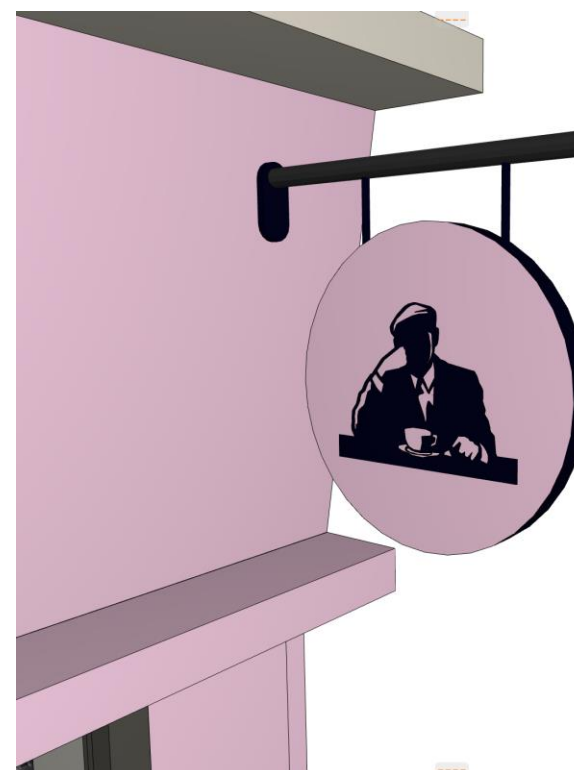

White L1800 x H288 x D6 - 8418-B0-05017

JOE & THE JUICE

FLAG SIGN (NO LIGHT)

Joe & the Juice Flag sign (no light)

Ø600 – Aluminum powder coated black RAL 9005 and RAL 3015, Gloss 30

8419-A0-05008

FLAG SIGN (NO LIGHT)

HANG SIGN W/LIGHT

Joe & The Juice Hang Sign

Double sided / with wire

Power supply: 1 pcs.

Input: 240V 0.25mA 47-63Hz

Output:6-48V

Ø800 - 8420-A0-05008

Kelvin: 4000