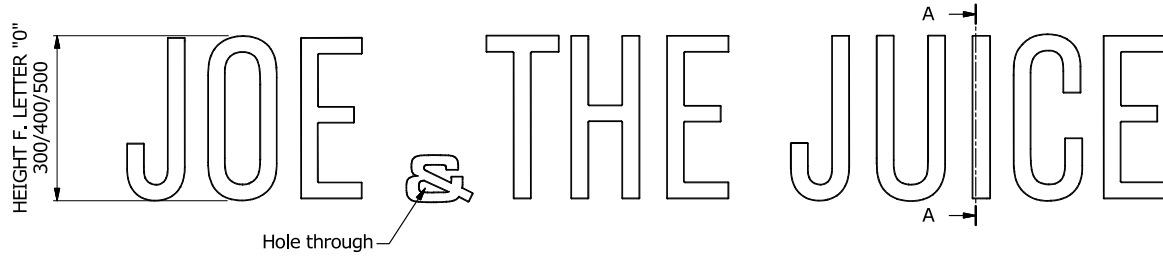

Supplier deliver 2x washer and 1x M5 nut pr. each stick they mount

Supplier must place enough sticks on letters to insure mounting of letters in wall. Min 3 sticks per letter. Supplier must deliver logo with a mounting template

PARTS LIST		
Product Number	NAME	DESCRIPTION
8419-A0-05002	Joe & the Juice facadesign corona H300	
8419-A0-05003	Joe & the Juice facadesign corona H400	
8419-A0-05004	Joe & the Juice facadesign corona H500	

REVISION HISTORY			
REV	REV. BY	REV. DATE	DESCRIPTION
A			

NOTES

DRAWING NO. : Joe & the Juice facadesign corona SCALE : 0,07 : 1 / A3 DATE : 07-03-2019 SIGNATURE : dano	TOLERANCES TOLERANCES ACCORDING TO DS/ISO 2768-1, CLASS MEDIUM MATERIALS MATERIALS AND COLORS ARE ACCORDING TO DATASHEET ©RIIS RETAIL A/S This drawing is the property of Riis Retail A/S. It can't be reproduced or communicated without our written agreement

SHEET 1 / 1

RIIS RIIS RETAIL A/S
GEJLHAVEGÅRD 31 • DK-6000 KOLDING
T+45 70243100 • F+45 70243101
MAIL@RIIS-RETAIL.COM • WWW.RIIS-RETAIL.COM