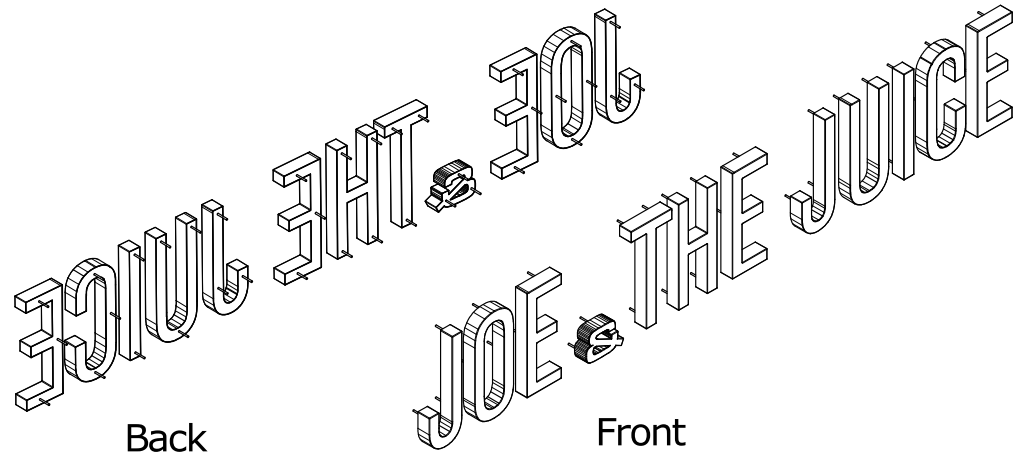

JOE & THE JUICE

RIIS

JOE & THE JUICE
SIGN MANUAL

CORONA LOGO

Facade sign Corona Joe & the Juice

Aluminium casing RAL 9005 gloss 30, LED light on back side to create corona light effect around the logo.

Back white polycarbonate (lexan)

Mounted 20 mm from wall

Kelvin: 3500 LED back lit

Power supply: 1 pcs

Input: 100-240V AC 4A 50-60 Hz

Output: 12V 10A

H300 x D50 - 8419-A0-05002

H400 x D80 - 8419-A0-05003

JOE & THE JUICE