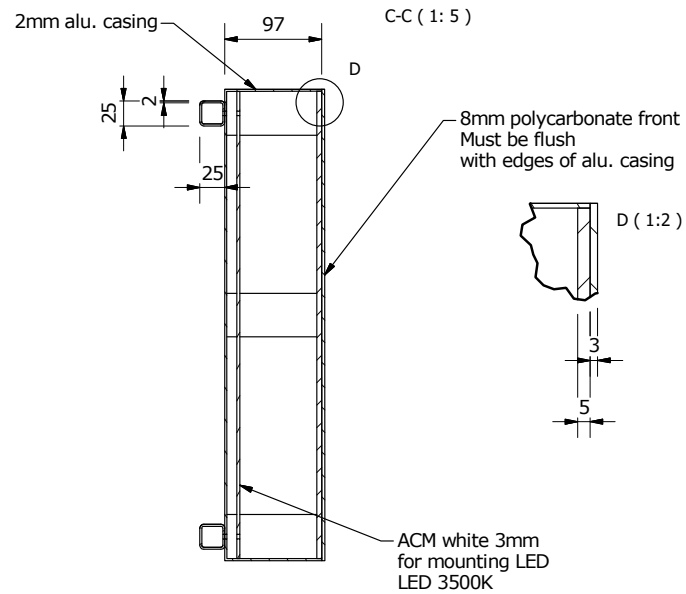

Output: 12V 8,5A

Rated power 85W

Kelvin: 3000

Lux: 2600

Lumen: 7200

Cd/M2: 700

PARTS LIST	
Product Number	NAME
8416-80-05010	Joe & the juice facadesign ceiling L2000
8416-80-05015	Joe & the juice facadesign ceiling L2800
8413-80-05012	Joe & the juice facadesign ceiling L3000
8413-80-05011	Joe & the juice facadesign ceiling L3800

L1290 H200 - 8419-B0-05013

L1935 H300 - 8419-B0-05014

Joe & the Juice Sign sizes		
Drawing number	Size/Height	Approx Length
8419-B0-05013	200mm	1290
8419-B0-05014	300mm	1935

Letters are delivered with spikes according to drawing.
Supplier must deliver a mounting template for drilling the holes for the spikes.