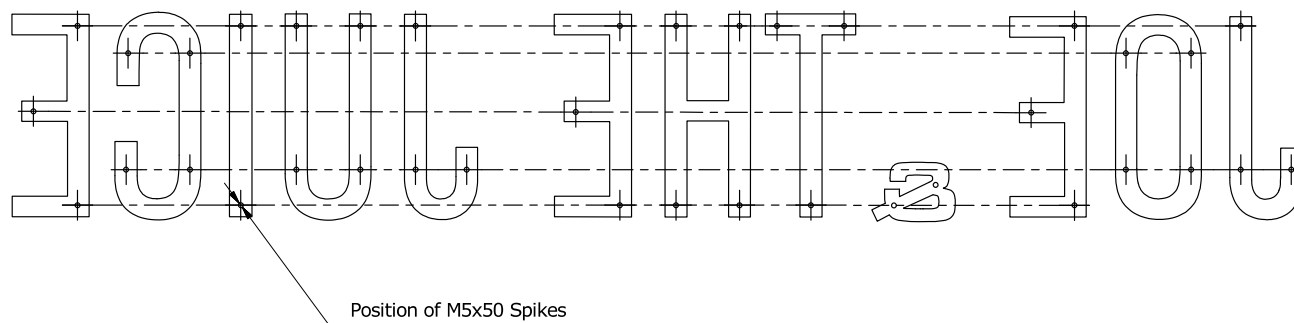

L1290 H200 - 8419-B0-05013

L1935 H300 - 8419-B0-05014

Joe & the Juice Sign sizes		
Drawing number	Size/Height	Approx Length
8419-B0-05013	200mm	1290
8419-B0-05014	300mm	1935

Letters are delivered with spikes according to drawing.
Supplier must deliver a mounting template for drilling the holes for the spikes.