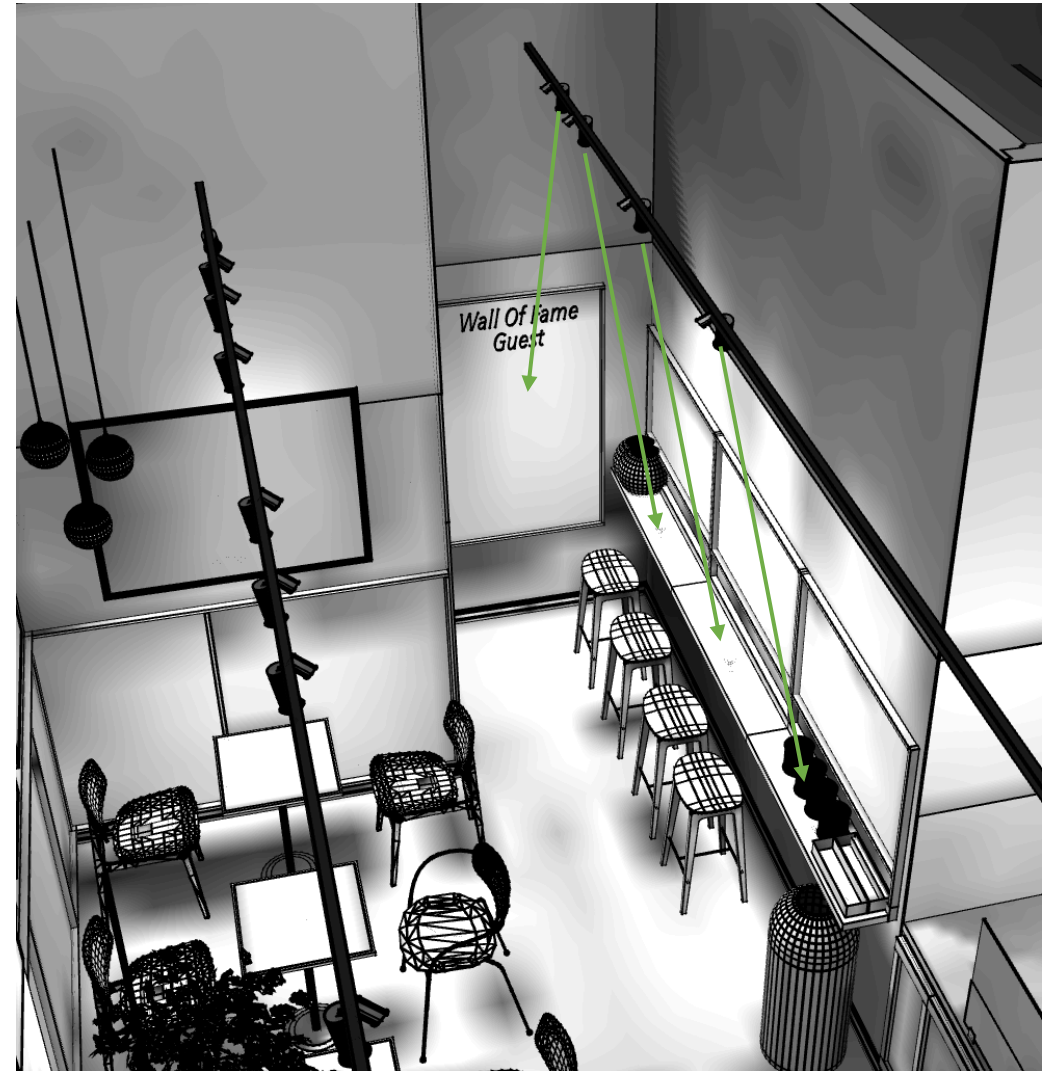

Joe & The Juice Icon Store.

Track height 3500mm.

Wall seating.

4 x 25D spot on wall.

1 x 10D spot pr. plant.

Joe & The Juice Icon Store.

Track height 3500mm.

Low seating.

4 x 25D spot on wall.

1 x 10D spot pr. table.

1 x 10D spot pr. plant.

Joe & The Juice Icon Store.

Track height 3500mm.

Wall seating.

1 x 25D spot on poaster.

3 x 10D spot on. table.

Joe & The Juice Icon Store.

Track height 3500mm.

Bar.

3 x 10D spot on counter top (front).

4 x 10D spot on counter top (back).

1 x 10D spot on app pick up.

1 x 10D spot on side table.

2 x 25D spot on floor at in front of cashpoint

Joe & The Juice Icon Store.

Track height 3500mm.

High setaing.

2 x 25D on wall.

1 x 10D on plant.

Joe & The Juice Icon Store.
Track height 3500mm.

Toilet.
2 x spot.

LIGHT TERMINOLOGY