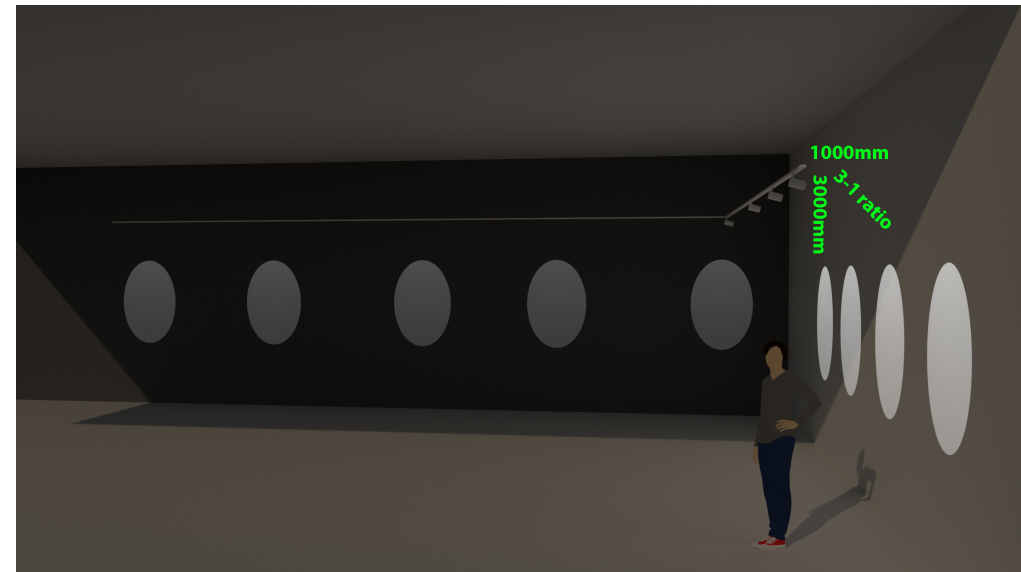

-Tracks should run at distance to wall at a 3-1 ratio in order to obtain good beam angle for wall and deco elements. This also prevents unwanted glare! This is achieved by following this guide.

0-2000mm = 700mm from wall / 2000mm-3000mm = 1000mm from wall / 3000mm-4000mm = 1300mm from wall / > 4000mm = 1700mm from wall.

Window guideline.

Light tracks must be mounted above center of window tables.

Pendants lower edge min. 800mm above table.

Low seating Lighting.

Light track must pass over center of tables to accommodate pendants.

Pendants lower edge min. 800mm above table.

High seating Lighting.

Light track must pass over center of the table to accommodate pendants.

Pendants lower edge min. 800mm above table.

Deco Lighting.

One light for each deco element. Large paintings 25D fixtures

Bar Lighting.

Designers choice of pendants. 1000mm above counter top. Use high output light source to create attention to bar area. Bar backwall tracks 650mm from wall

Ceilings above 3000mm track lights light Between Pendants.

One extra light on fruit basket. One track or down light pr. Bar module. Track light for deco elements.

Spot positioning.

In general spots are used to highlight areas of interest.

Use 10D spots on smaller tables artwork and signage.

Use 25D spots on larger artwork and signage.

Also use 10Dspots on plants and trees.

Back of House

T8 fluorescent lamp ca. 1pr. 10m2.