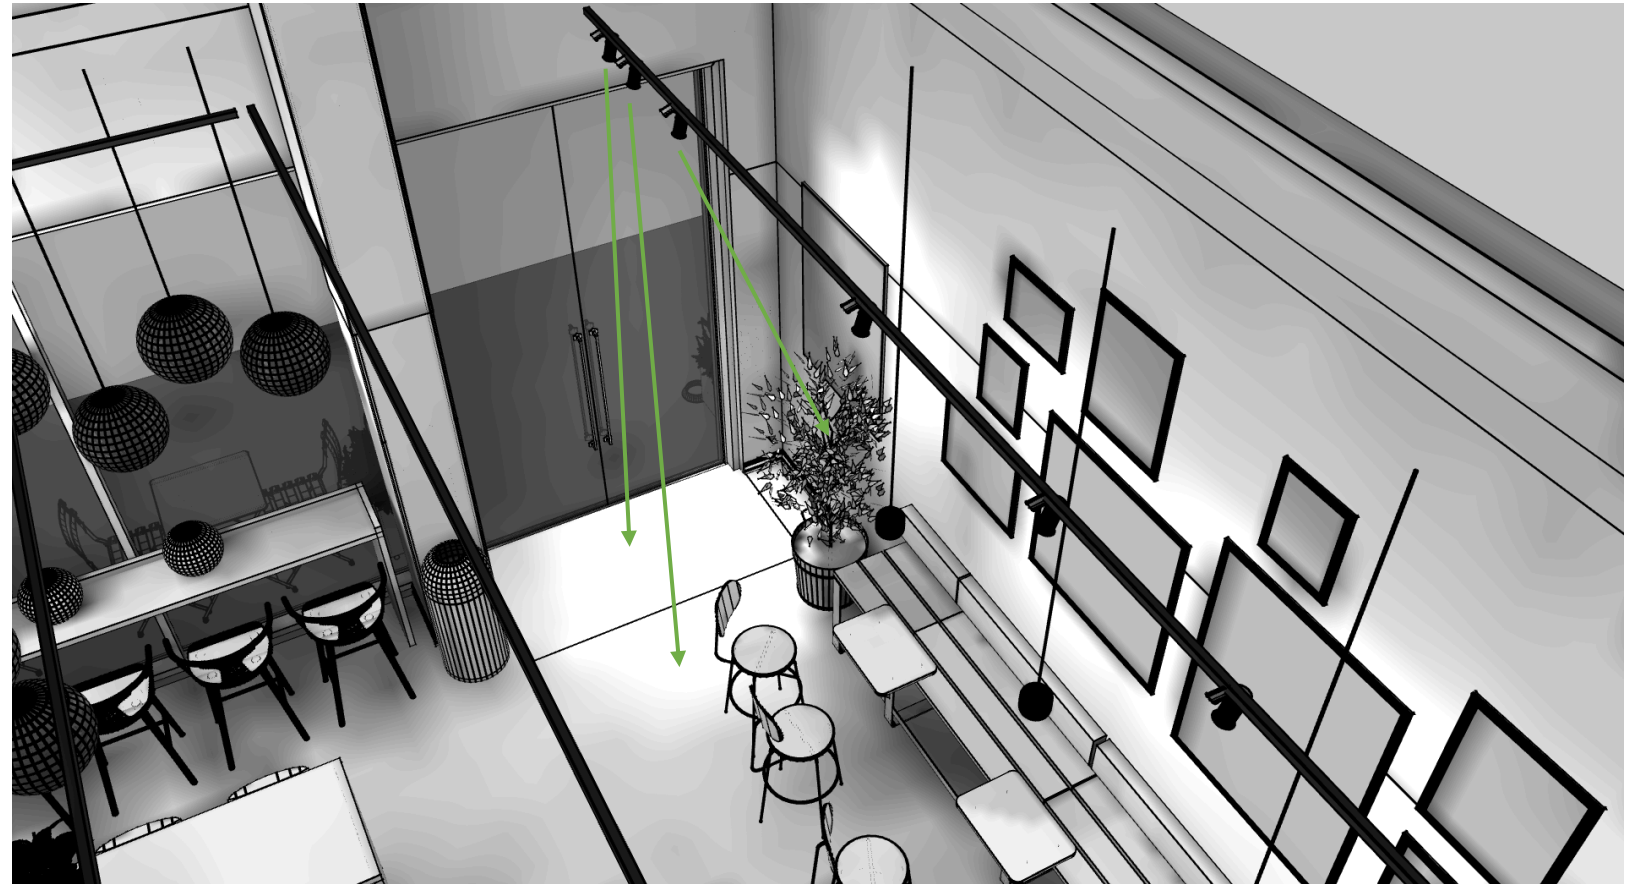

Joe & The Juice Icon Store.

Track height 3500mm.

Spot total 34units.

Joe & The Juice Icon Store.

Track hight 3500mm.

Entrance.

2 x 10D spot on flor.

1 x 10D spot on plant.

Joe & The Juice Icon Store.

Track height 3500mm.

Wall seating.

4 x 25D spot on wall.

1 x 10D spot pr. plant.

Joe & The Juice Icon Store.

Track height 3500mm.

Low seating.

4 x 25D spot on wall.

1 x 10D spot pr. table.

1 x 10D spot pr. plant.

Joe & The Juice Icon Store.

Track height 3500mm.

Wall seating.

1 x 25D spot on poaster.

3 x 10D spot on. table.

Joe & The Juice Icon Store.

Track height 3500mm.

Bar.

3 x 10D spot on counter top (front).

4 x 10D spot on counter top (back).

1 x 10D spot on app pick up.

1 x 10D spot on side table.

2 x 25D spot on floor at in front of cashpoint