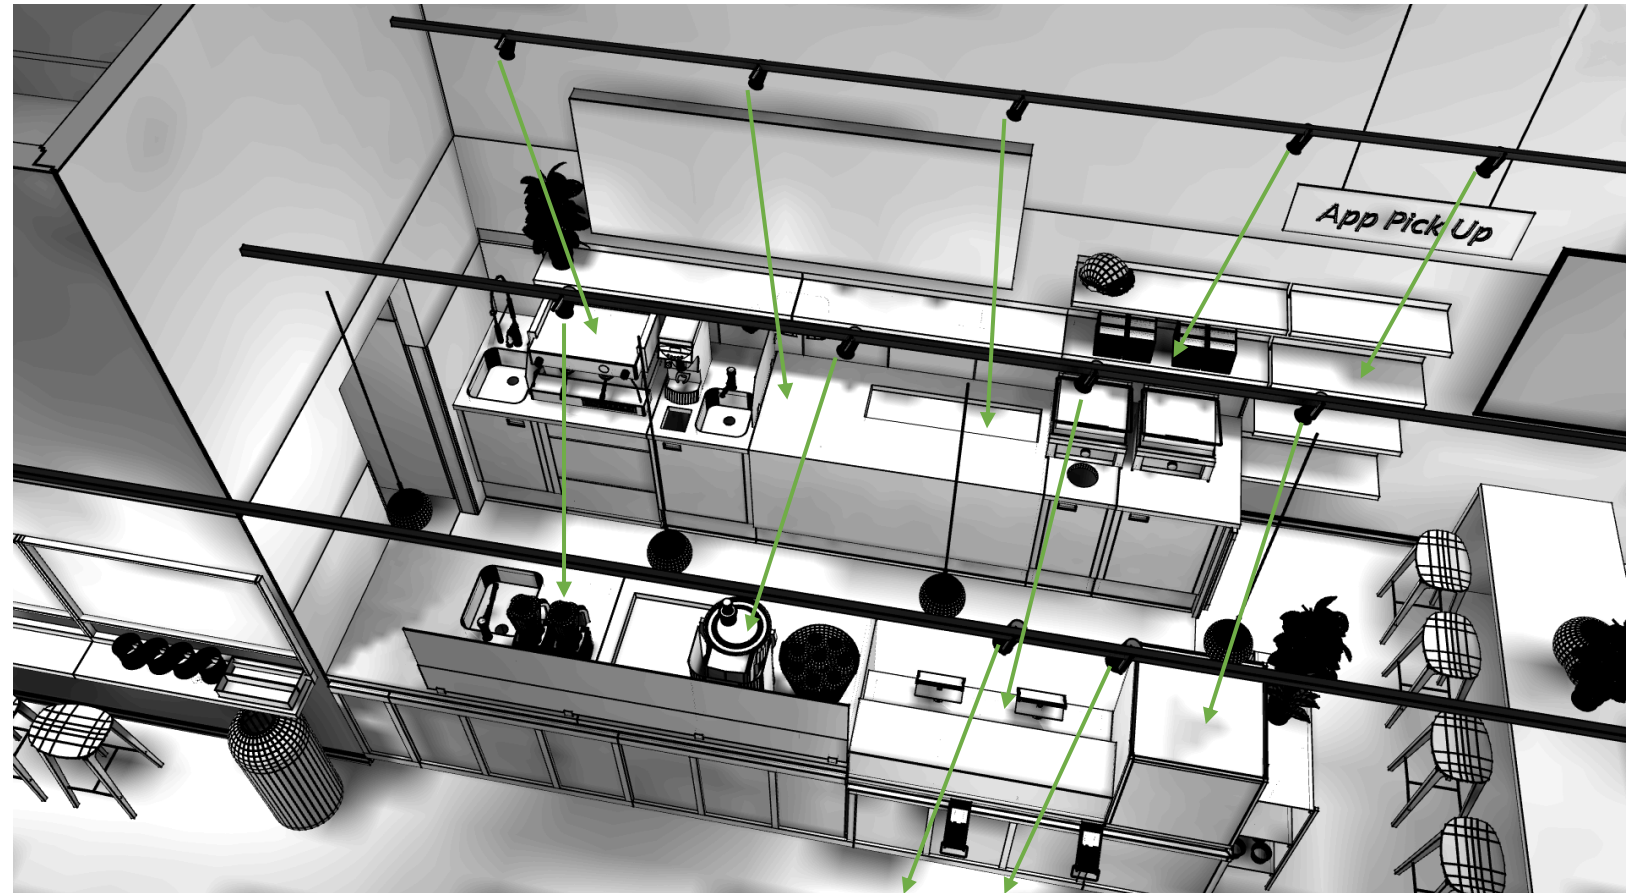

Joe & The Juice Icon Store.

Track height 3500mm.

Wall seating.

4 x 25D spot on wall.

1 x 10D spot pr. plant.

Joe & The Juice Icon Store.

Track height 3500mm.

Low seating.

4 x 25D spot on wall.

1 x 10D spot pr. table.

1 x 10D spot pr. plant.

Joe & The Juice Icon Store.

Track height 3500mm.

Wall seating.

1 x 25D spot on poaster.

3 x 10D spot on. table.

Joe & The Juice Icon Store.

Track height 3500mm.

Bar.

3 x 10D spot on counter top (front).

4 x 10D spot on counter top (back).

1 x 10D spot on app pick up.

1 x 10D spot on side table.

2 x 25D spot on floor at in front of cashpoint

Joe & The Juice Icon Store.

Track height 3500mm.

High setaing.

2 x 25D on wall.

1 x 10D on plant.

Joe & The Juice Icon Store.
Track height 3500mm.

Toilet.
2 x spot.

LIGHT TERMINOLOGY