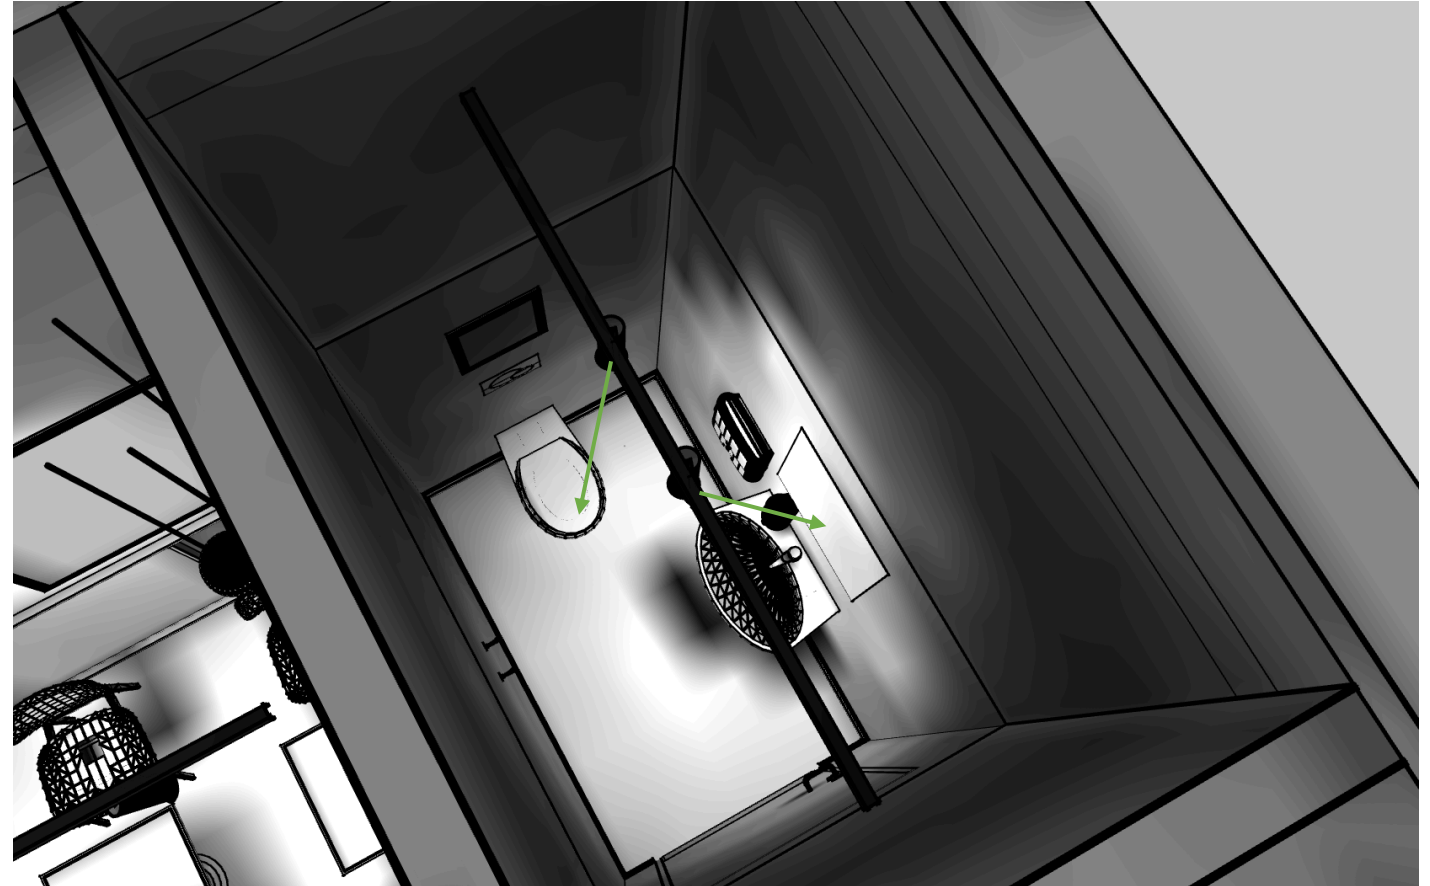

Joe & The Juice Icon Store.

Track height 3500mm.

Bar.

3 x 10D spot on counter top (front).

4 x 10D spot on counter top (back).

1 x 10D spot on app pick up.

1 x 10D spot on side table.

2 x 25D spot on floor at in front of cashpoint

Joe & The Juice Icon Store.

Track height 3500mm.

High setaing.

2 x 25D on wall.

1 x 10D on plant.

Joe & The Juice Icon Store.
Track height 3500mm.

Toilet.
2 x spot.

LIGHT TERMINOLOGY