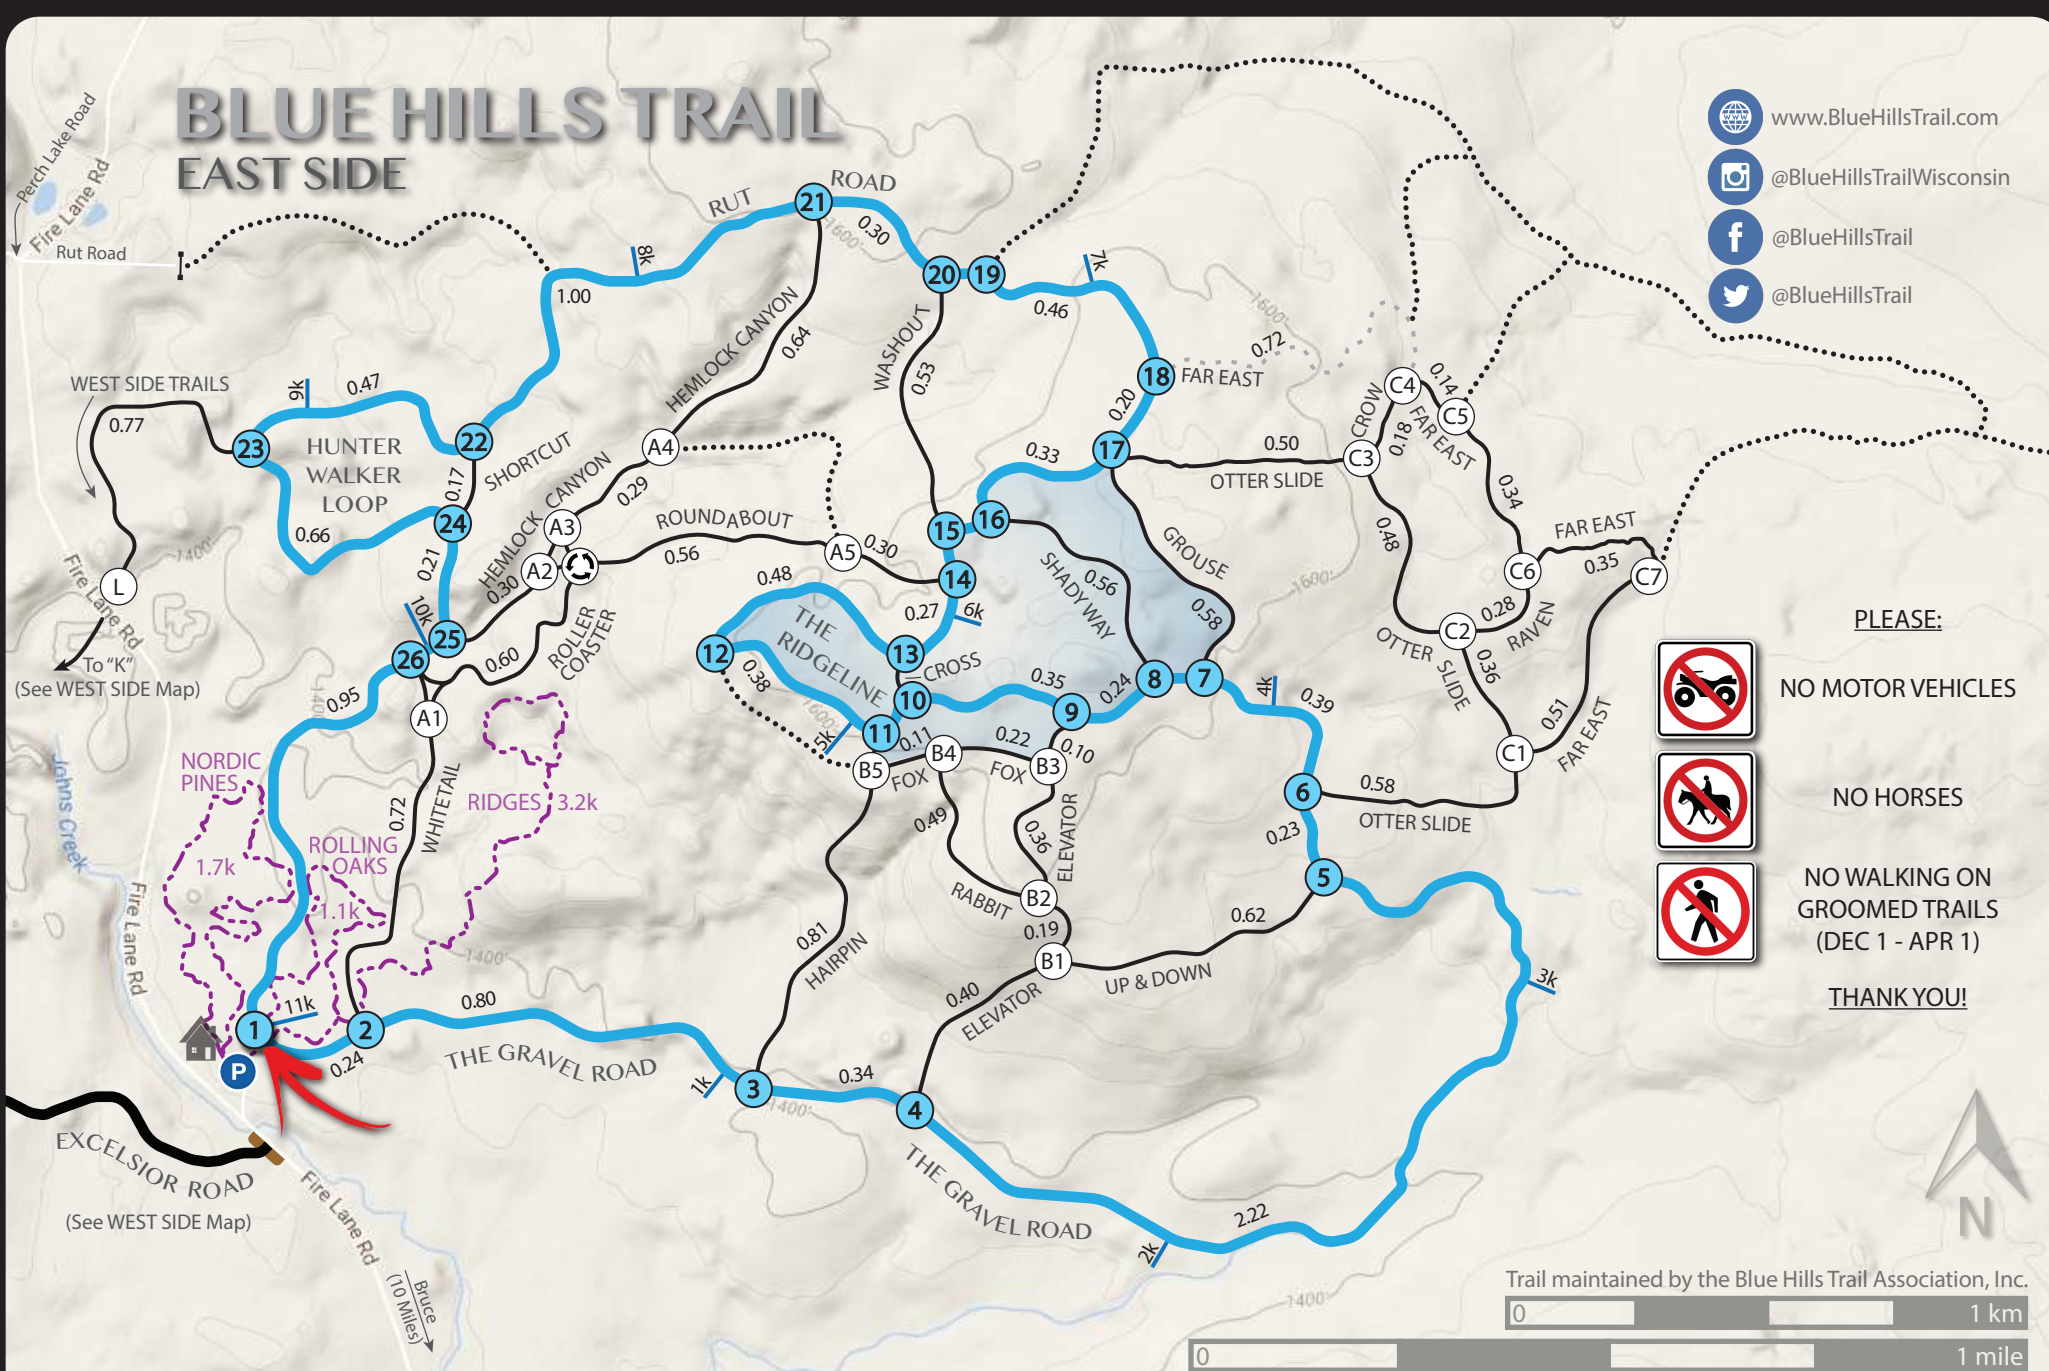

BLUE HILLS TRAIL

EAST SIDE

-  www.BlueHillsTrail.com
-  @BlueHillsTrailWisconsin
-  @BlueHillsTrail
-  @BlueHillsTrail

PLEASE:

NO MOTOR VEHICLES

NO HORSES

NO WALKING ON GROOMED TRAILS (DEC 1 - APR 1)

THANK YOU!

Trail maintained by the Blue Hills Trail Association, Inc.

START HERE 

CORE LOOP

SIDE TRAIL

0.00
SEGMENT DISTANCE (km)

CUMULATIVE DISTANCE (km)

CORE LOOP

SNOWSHOE TRAIL

TRAIL NOT MAINTAINED

FUTURE TRAIL

WARMING HOUSE (OUTHOUSE NEARBY)

PARKING