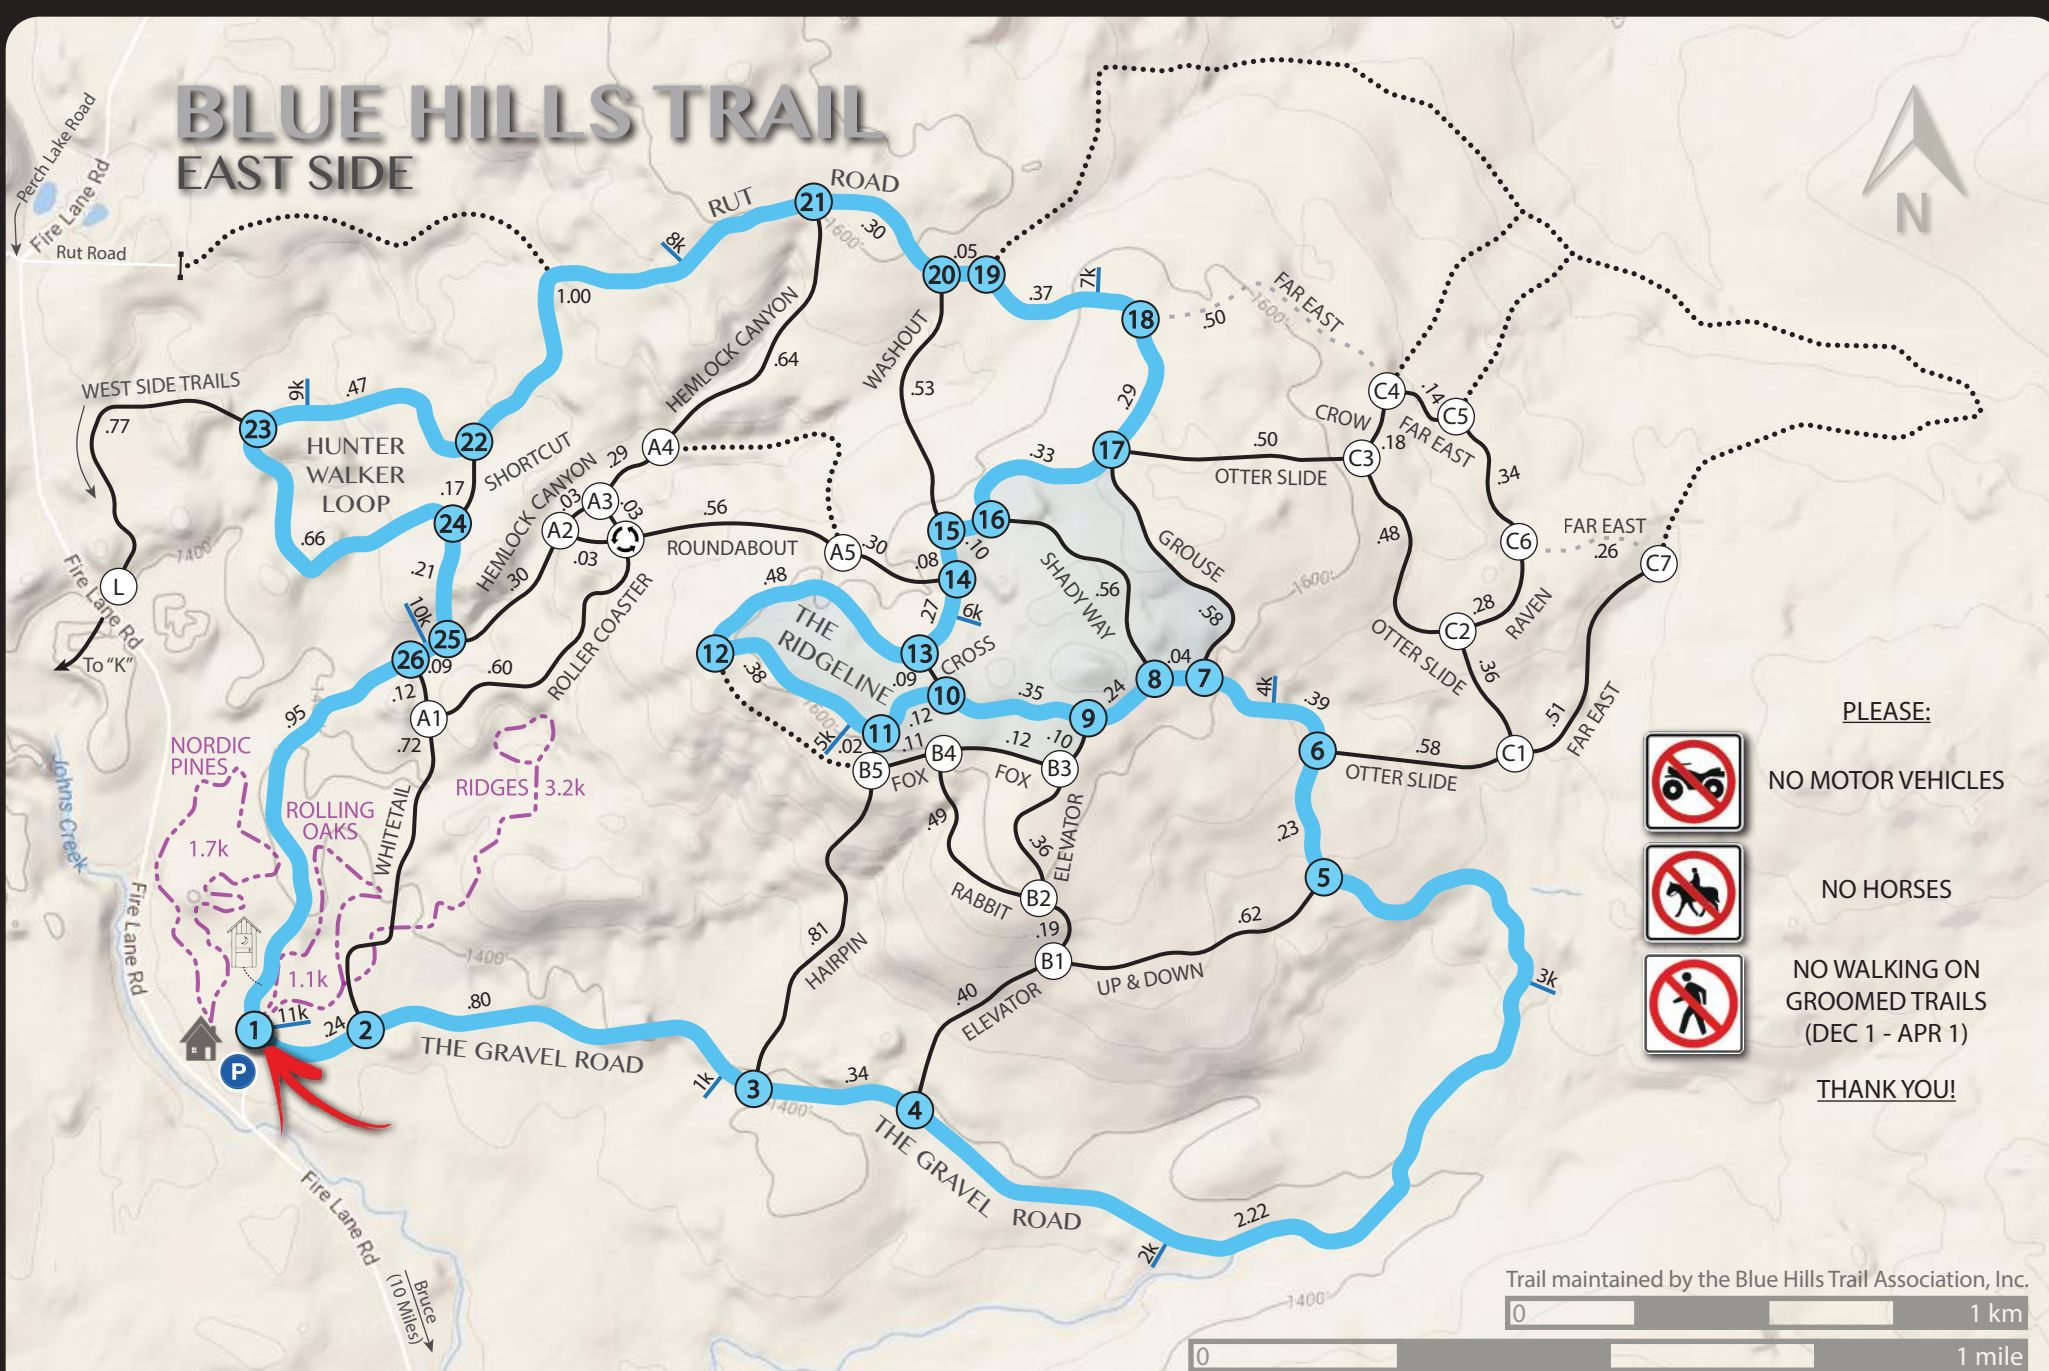

BLUE HILLS TRAIL EAST SIDE

- PLEASE:
-  NO MOTOR VEHICLES
 -  NO HORSES
 -  NO WALKING ON GROOMED TRAILS (DEC 1 - APR 1)
- THANK YOU!

Trail maintained by the Blue Hills Trail Association, Inc.

0 1 km

0 1 mile