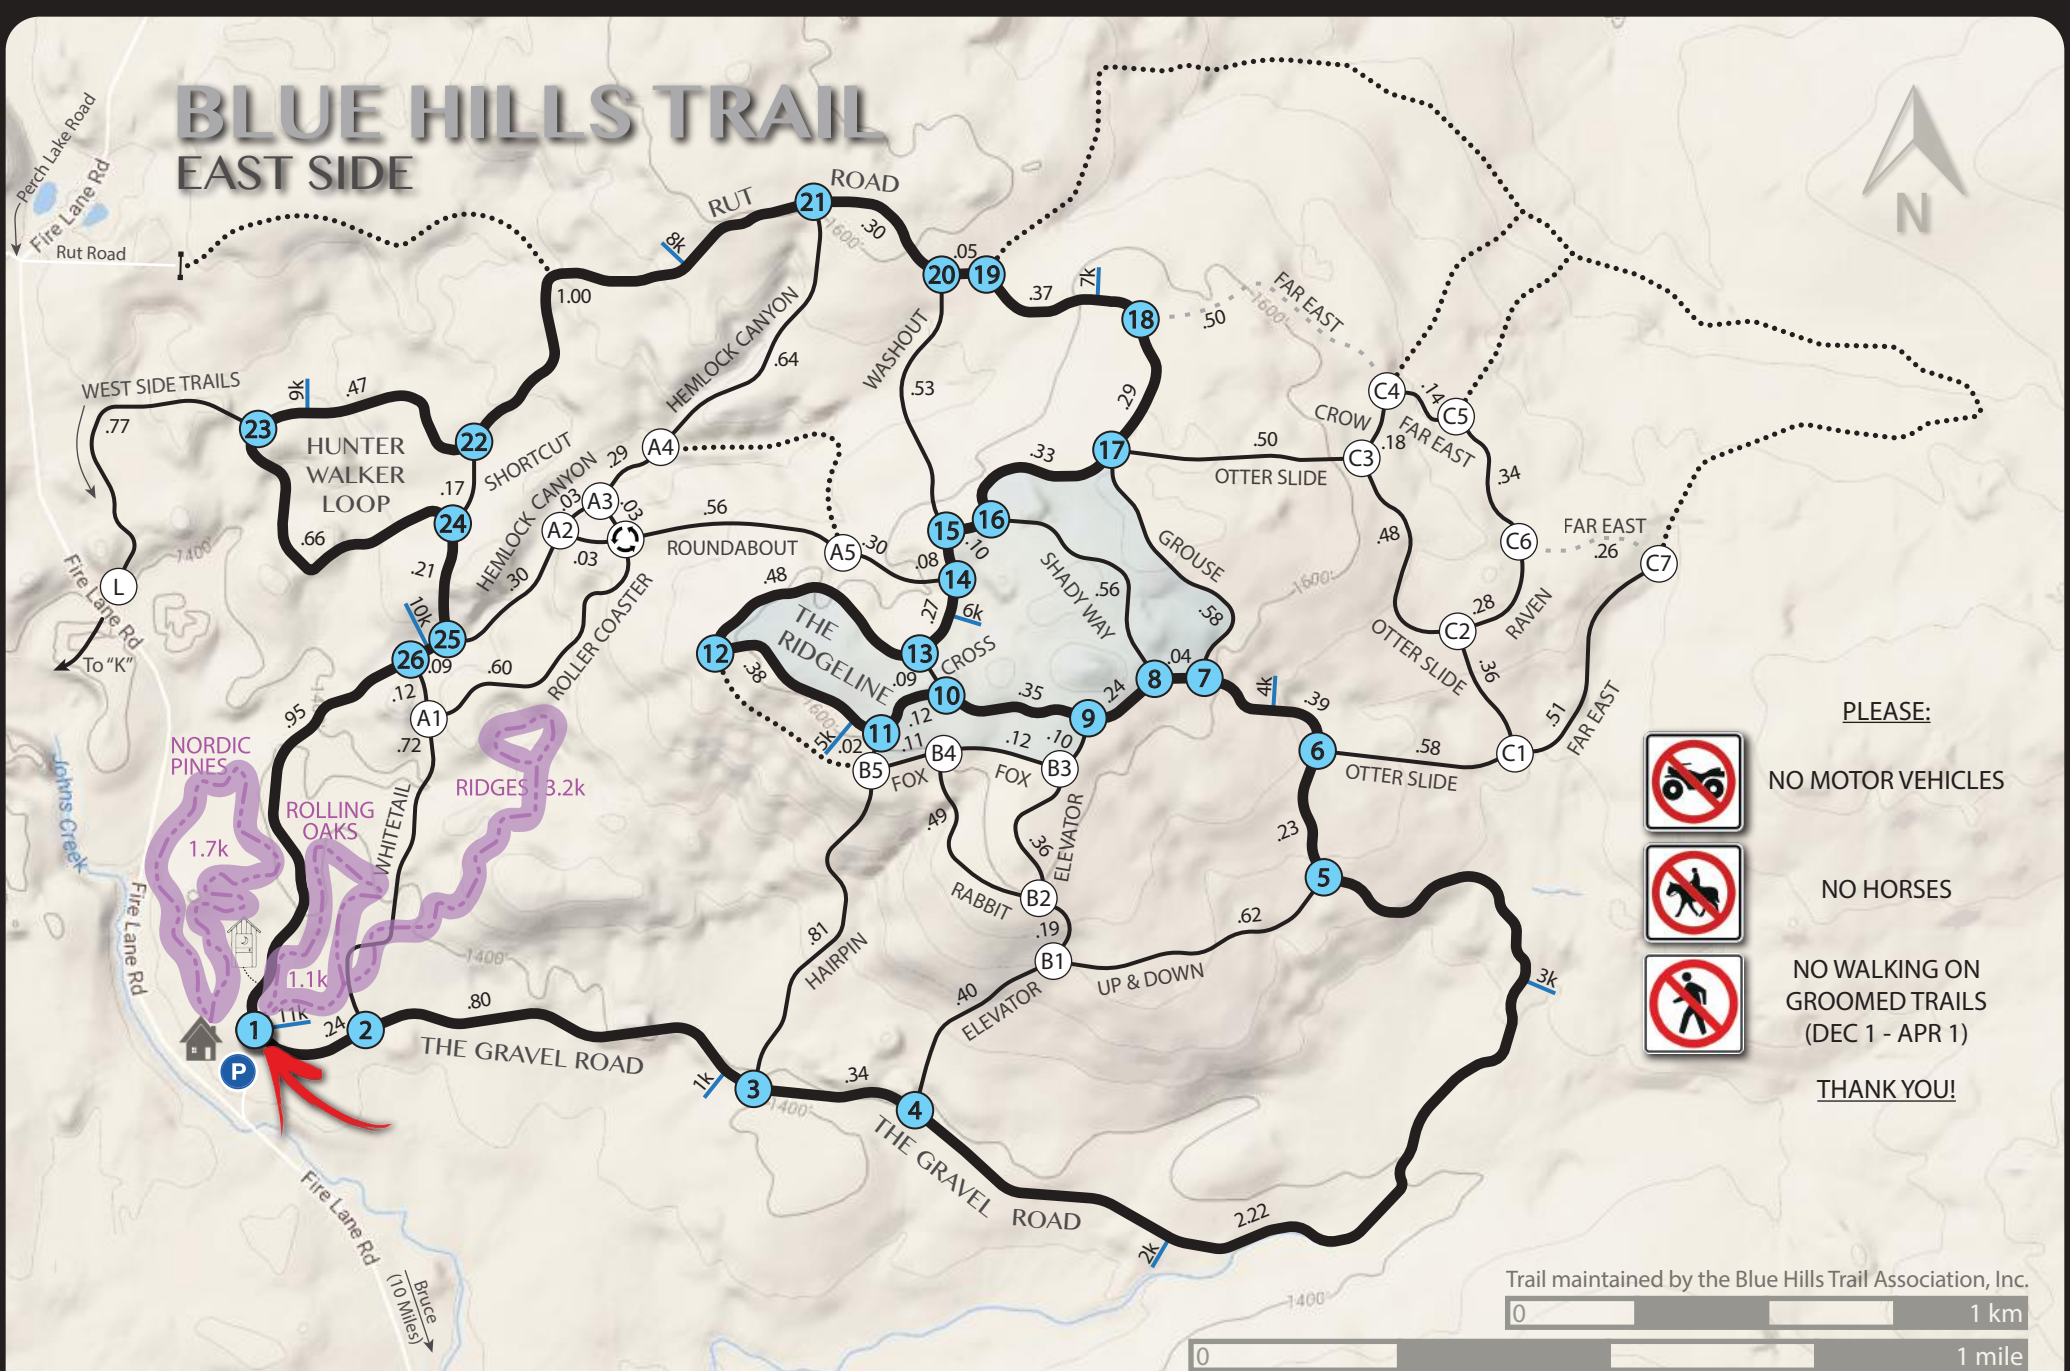

BLUE HILLS TRAIL EAST SIDE

- PLEASE:
-  NO MOTOR VEHICLES
 -  NO HORSES
 -  NO WALKING ON GROOMED TRAILS (DEC 1 - APR 1)
- THANK YOU!

Trail maintained by the Blue Hills Trail Association, Inc.

0 1 km

0 1 mile